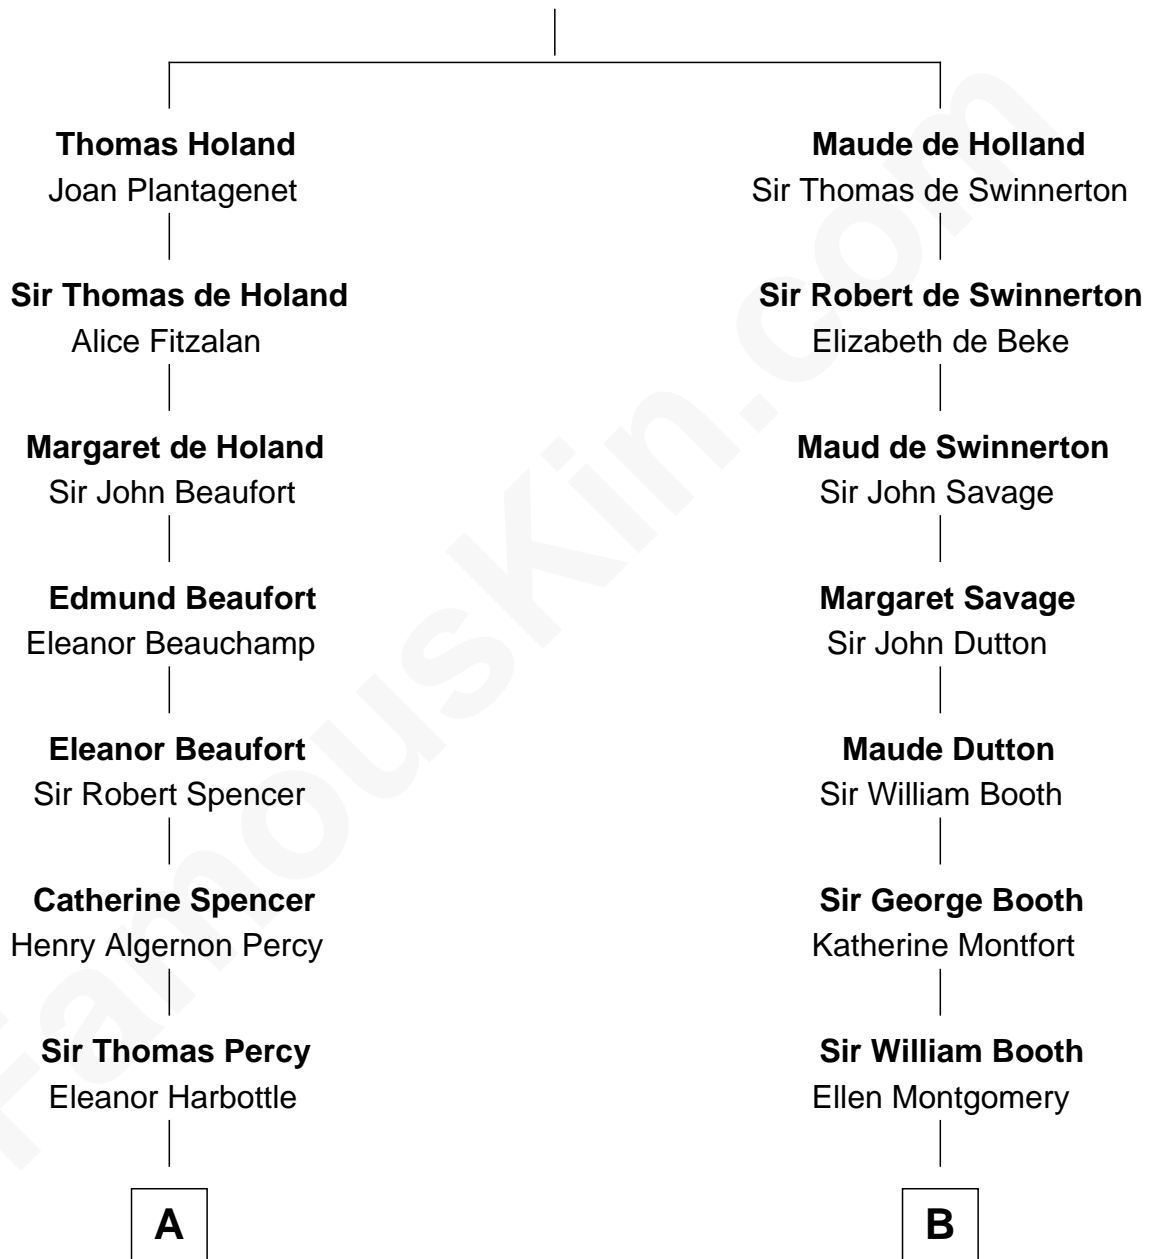

FamousKin.com Relationship Chart of

Princess Diana

Princess of Wales

20th cousin of

Christian Herter

59th Governor of Massachusetts

Sir Robert de Holland

Maude la Zouche

A

Henry Percy
Katherine Neville

Henry Percy
Dorothy Devereux

Dorothy Percy
Robert Sydney

Dorothy Sydney
Henry Spencer

Sir Robert Spencer
Ann Digby

Sir Charles Spencer
Anne Churchill

John Spencer
Georgiana Carolina Carteret