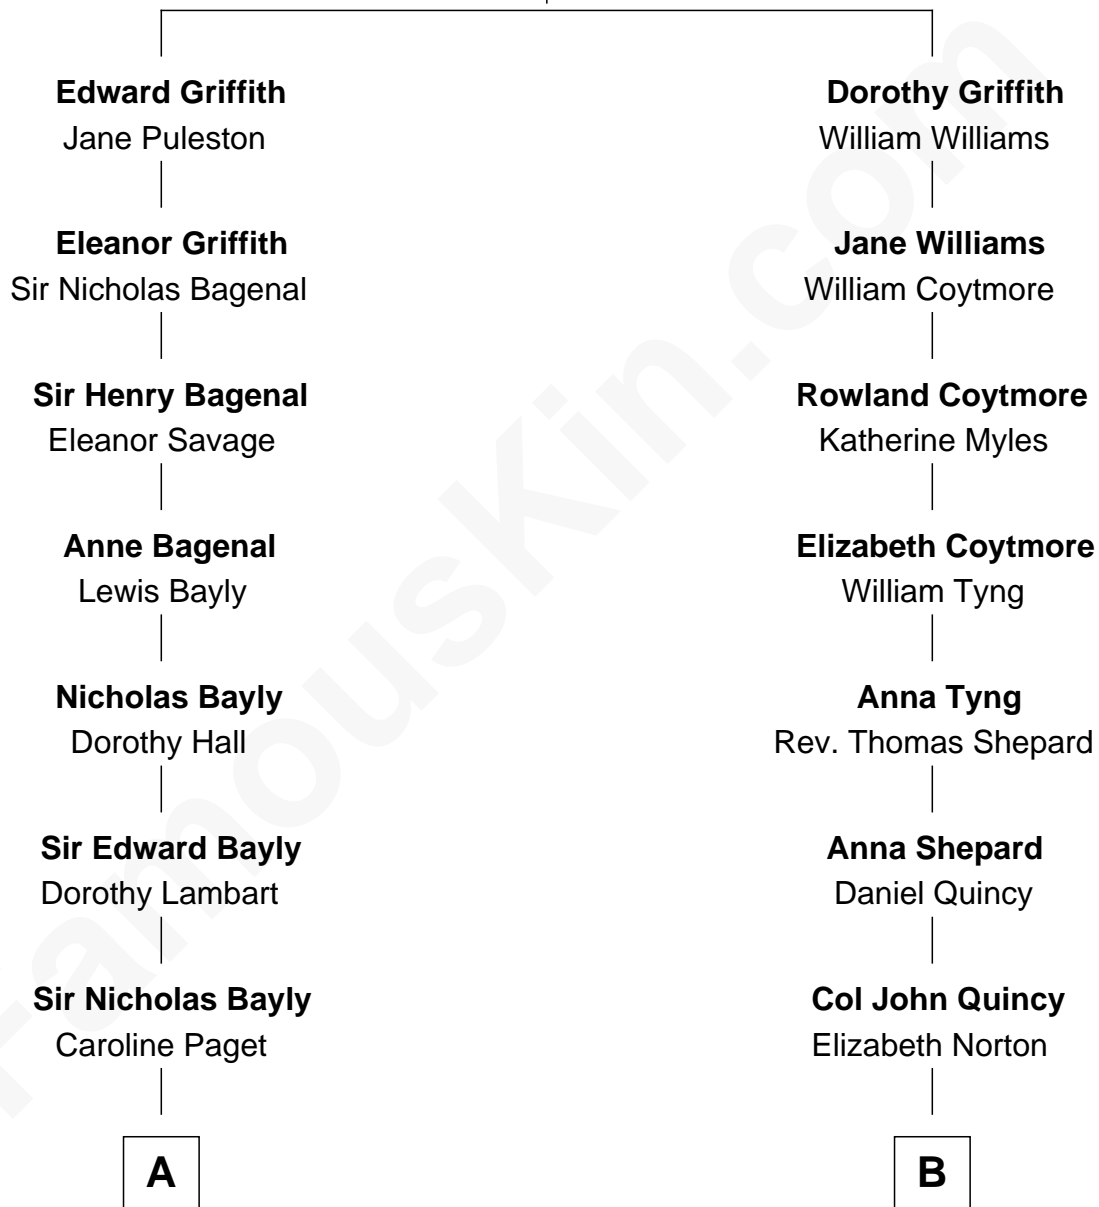

# FamousKin.com Relationship Chart of

**Princess Diana**

*Princess of Wales*

9th cousin 5 times removed of

**John Quincy Adams**

*6th U.S. President*

**Sir William Griffith**

Jane Stradling

**A**

**Henry Bayly alias Paget**

Jane Champagné

**Henry William Paget**

Lady Caroline Elizabeth Villiers

**Lady Caroline Paget**

Charles Gordon-Lennox

**Cecilia Catherine Gordon-Lennox**

Charles George Bingham

**Rosalind Cecilia Caroline Bingham**

James Albert Edward Hamilton

**Cynthia Elinor Beatrix Hamilton**

Albert Edward John Spencer

**Edward John Spencer**

Frances Ruth Burke Roche

**Princess Diana**