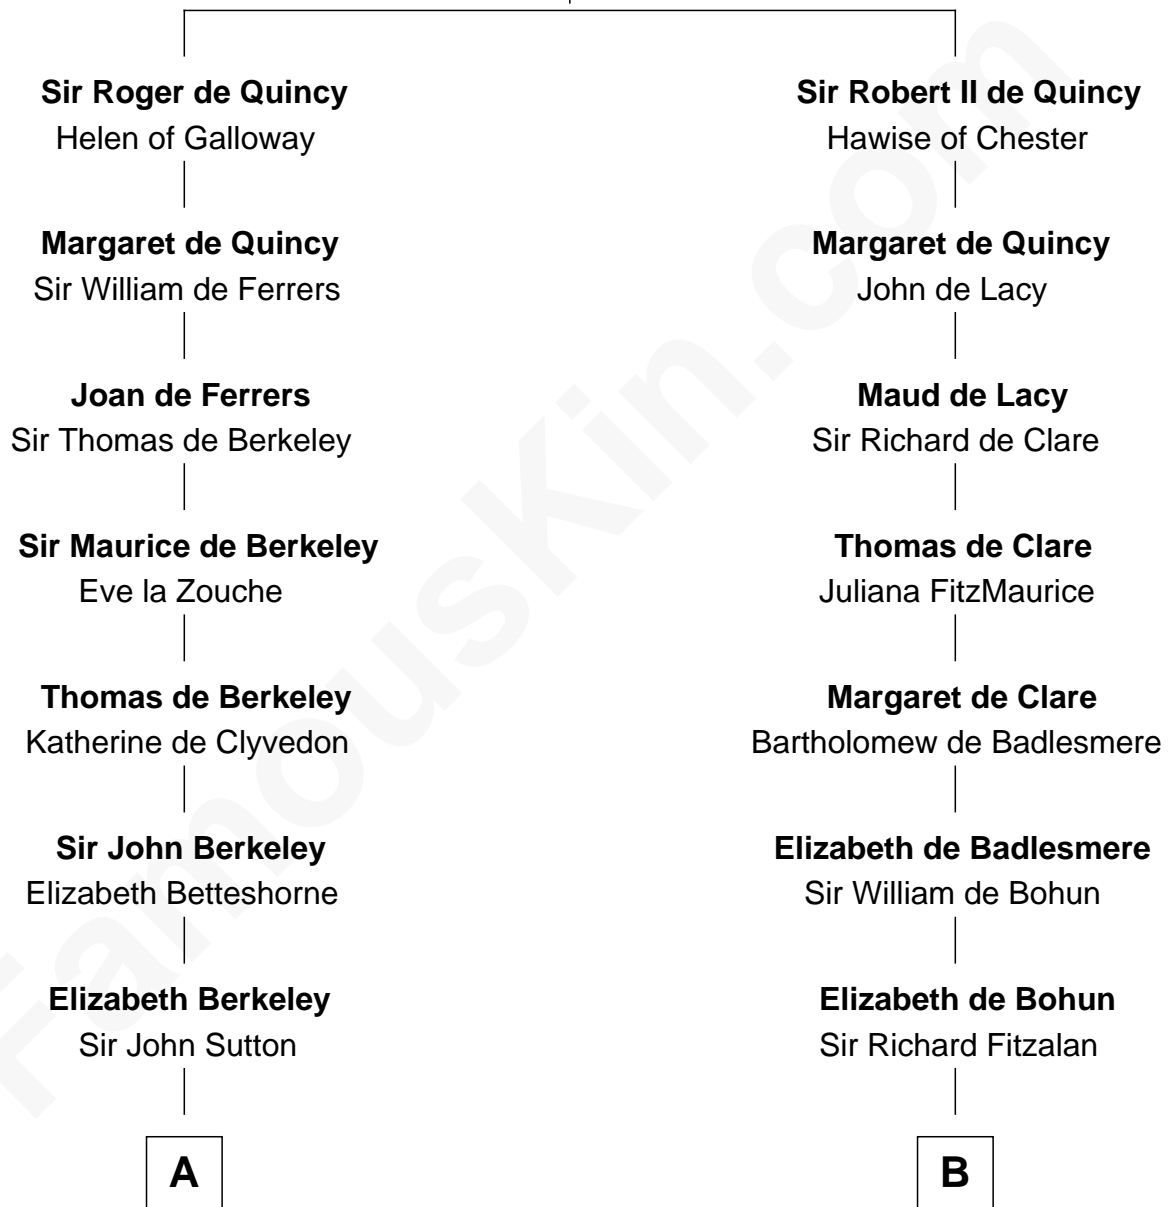

FamousKin.com Relationship Chart of

Princess Diana

Princess of Wales

21st cousin of

John Quincy Adams

6th U.S. President

Saher de Quincy
Margaret de Beaumont

C

Adelaide Horatia Elizabeth Seymour

Frederick Spencer

Charles Robert Spencer

Margaret Baring

Albert Edward John Spencer

Cynthia Elinor Beatrix Hamilton

Edward John Spencer

Frances Ruth Burke Roche