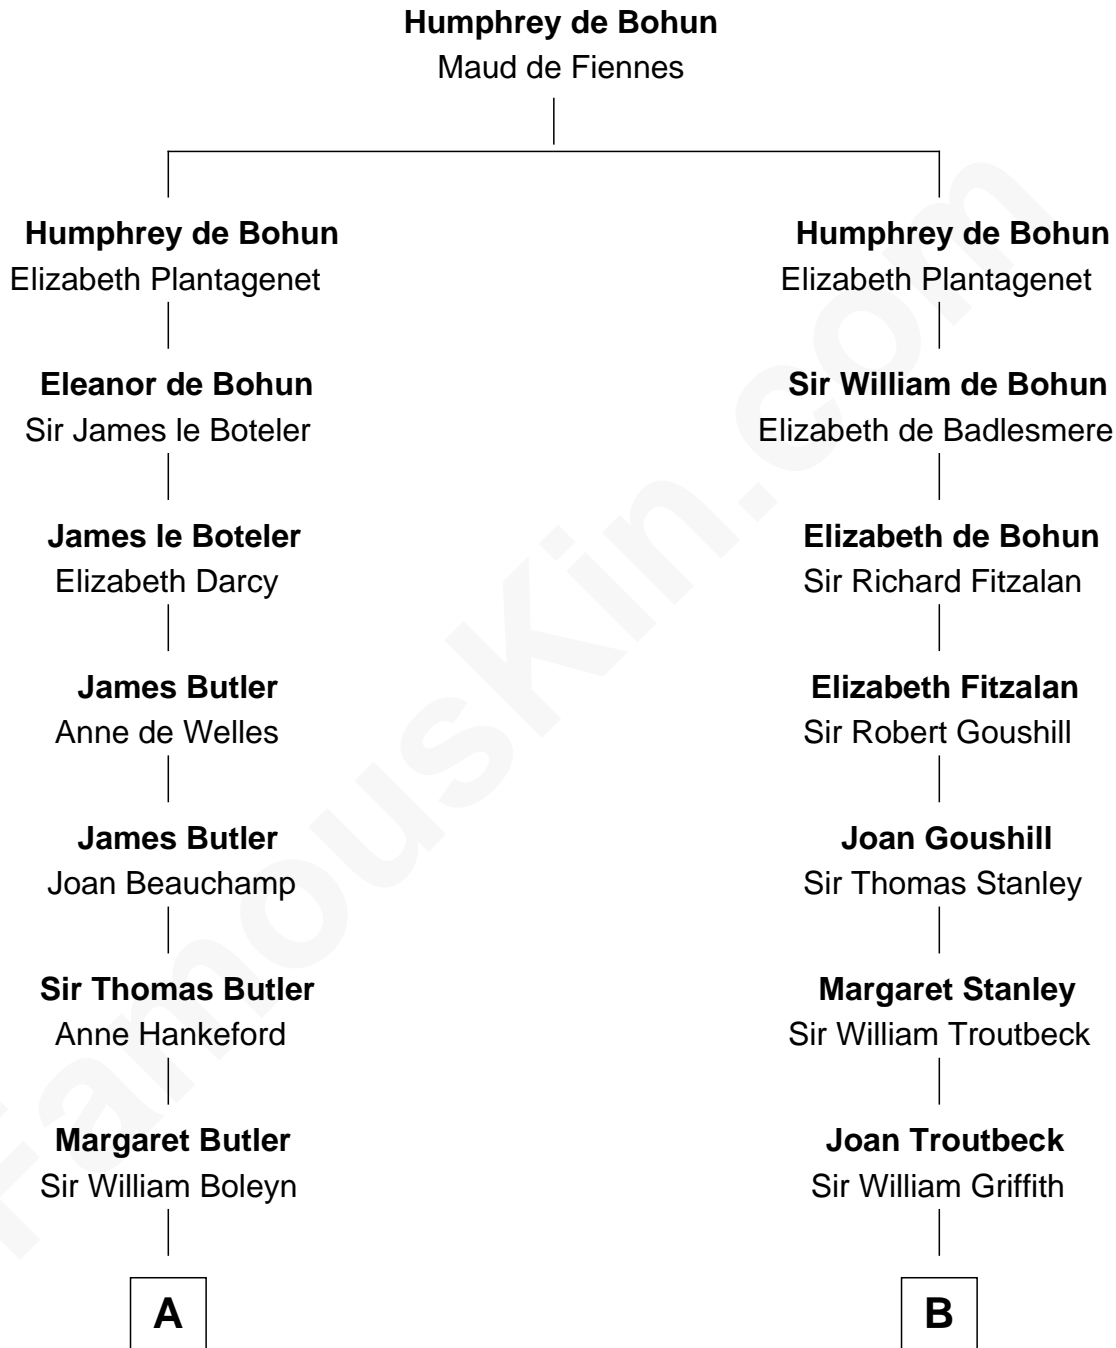

## Relationship Chart of

### Princess Diana

*Princess of Wales*

16th cousin 5 times removed of

**Abigail (Smith) Adams**  
*First Lady of President John Adams*

**C**

—  
**Frederick Spencer**

Adelaide Horatia Elizabeth Seymour

—  
**Charles Robert Spencer**