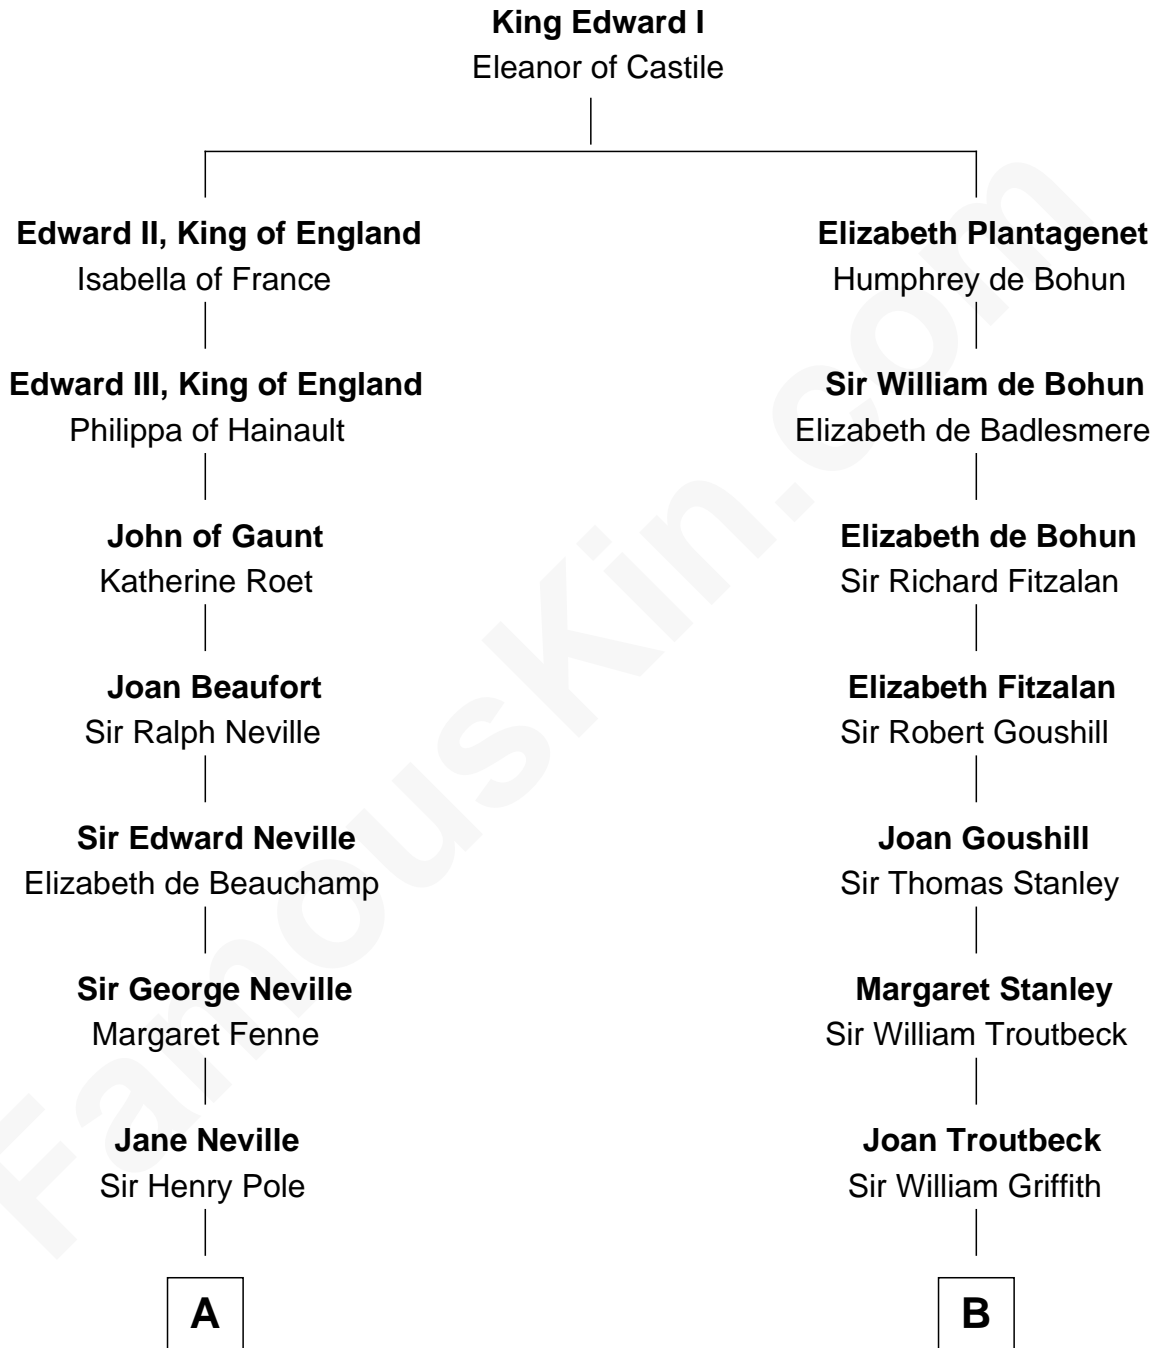

FamousKin.com Relationship Chart of

Princess Diana

Princess of Wales

16th cousin 4 times removed of

Abigail (Smith) Adams

First Lady of President John Adams

C

—
Charles Robert Spencer

Margaret Baring

—
Albert Edward John Spencer

Cynthia Elinor Beatrix Hamilton

—
Edward John Spencer

Frances Ruth Burke Roche

—
Princess Diana

Princess of Wales

FamousKin.com