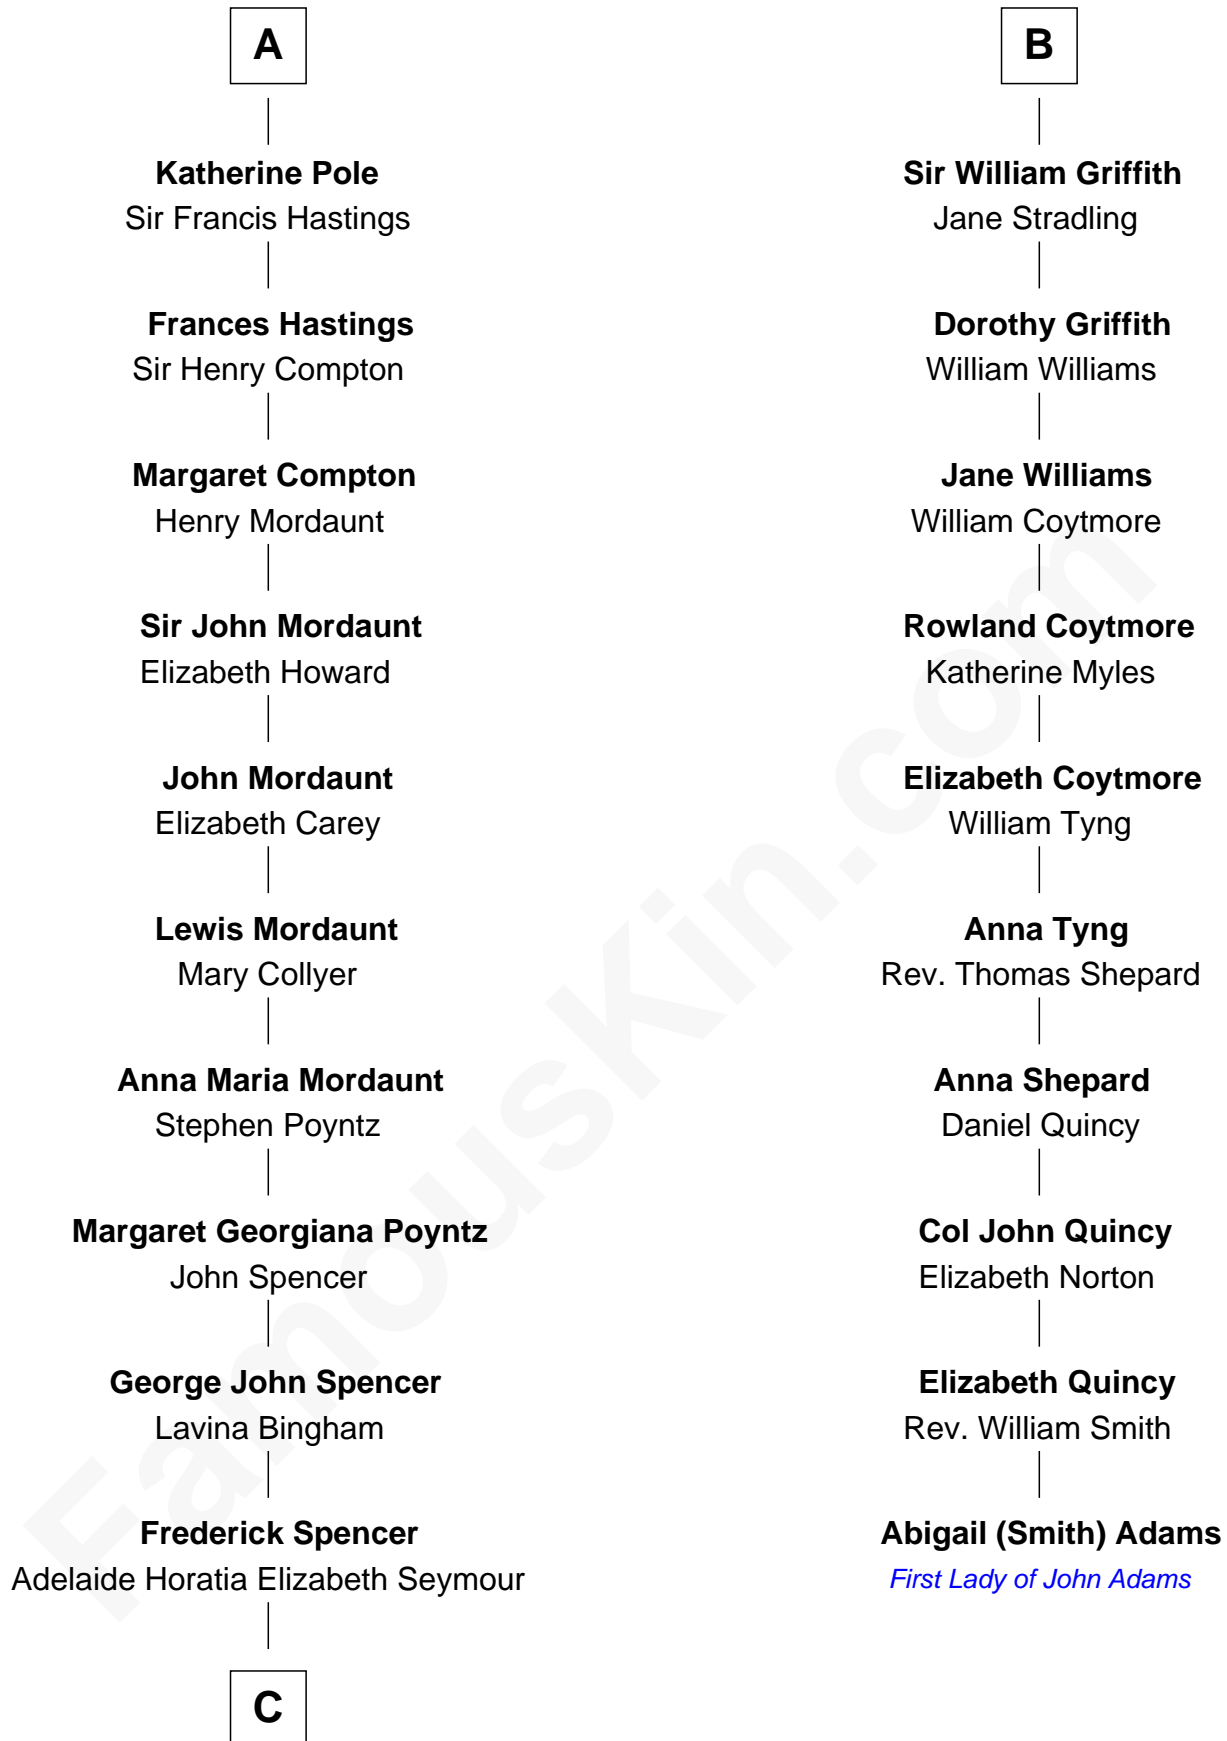

FamousKin.com Relationship Chart of

Princess Diana

Princess of Wales

16th cousin 4 times removed of

Abigail (Smith) Adams

First Lady of President John Adams

C

—
Charles Robert Spencer

Margaret Baring

—
Albert Edward John Spencer

Cynthia Elinor Beatrix Hamilton

—
Edward John Spencer

Frances Ruth Burke Roche

—
Princess Diana

Princess of Wales

FamousKin.com