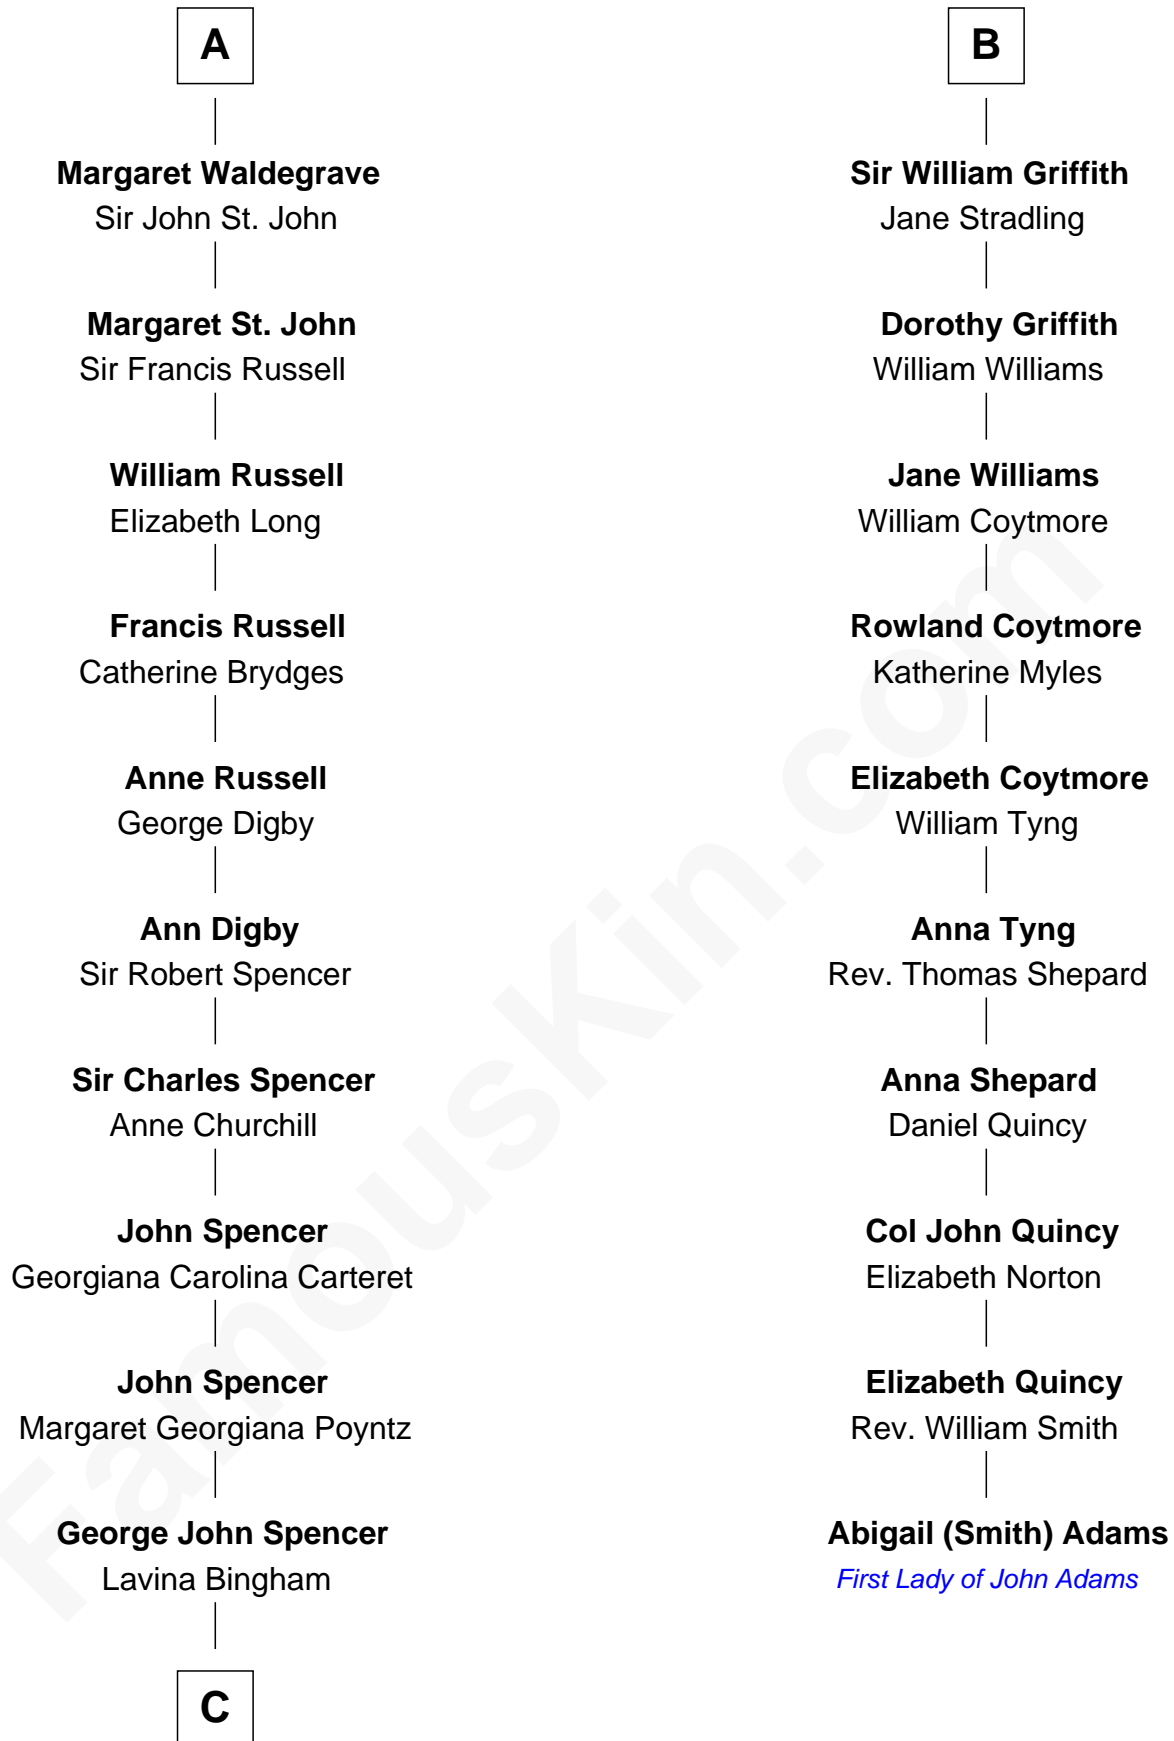

FamousKin.com
Relationship Chart of
Princess Diana
Princess of Wales

16th cousin 5 times removed of

Abigail (Smith) Adams
First Lady of President John Adams

C

—
Frederick Spencer

Adelaide Horatia Elizabeth Seymour

—
Charles Robert Spencer

Margaret Baring

—
Albert Edward John Spencer

Cynthia Elinor Beatrix Hamilton

—
Edward John Spencer

Frances Ruth Burke Roche

—
Princess Diana

Princess of Wales