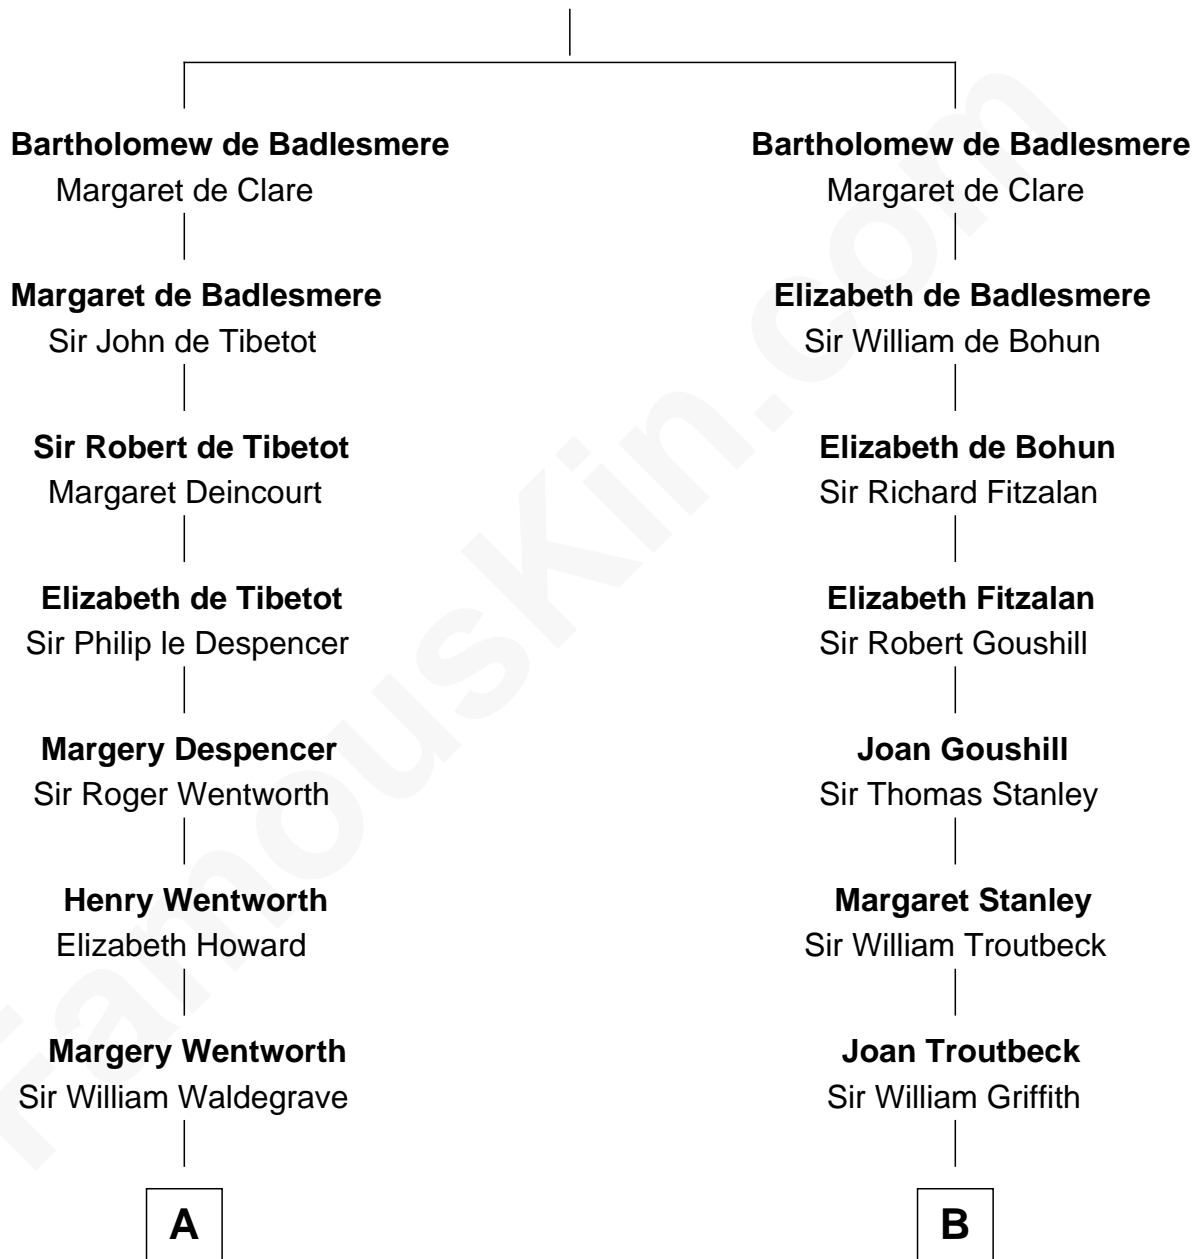

## Relationship Chart of

### Princess Diana

*Princess of Wales*

16th cousin 5 times removed of

**Abigail (Smith) Adams**

*First Lady of President John Adams*

**Gunselm de Badlesmere**

**C**

—  
**Frederick Spencer**

Adelaide Horatia Elizabeth Seymour

—  
**Charles Robert Spencer**

Margaret Baring

—  
**Albert Edward John Spencer**

Cynthia Elinor Beatrix Hamilton

—  
**Edward John Spencer**

Frances Ruth Burke Roche

—  
**Princess Diana**

*Princess of Wales*

FamousKin.com