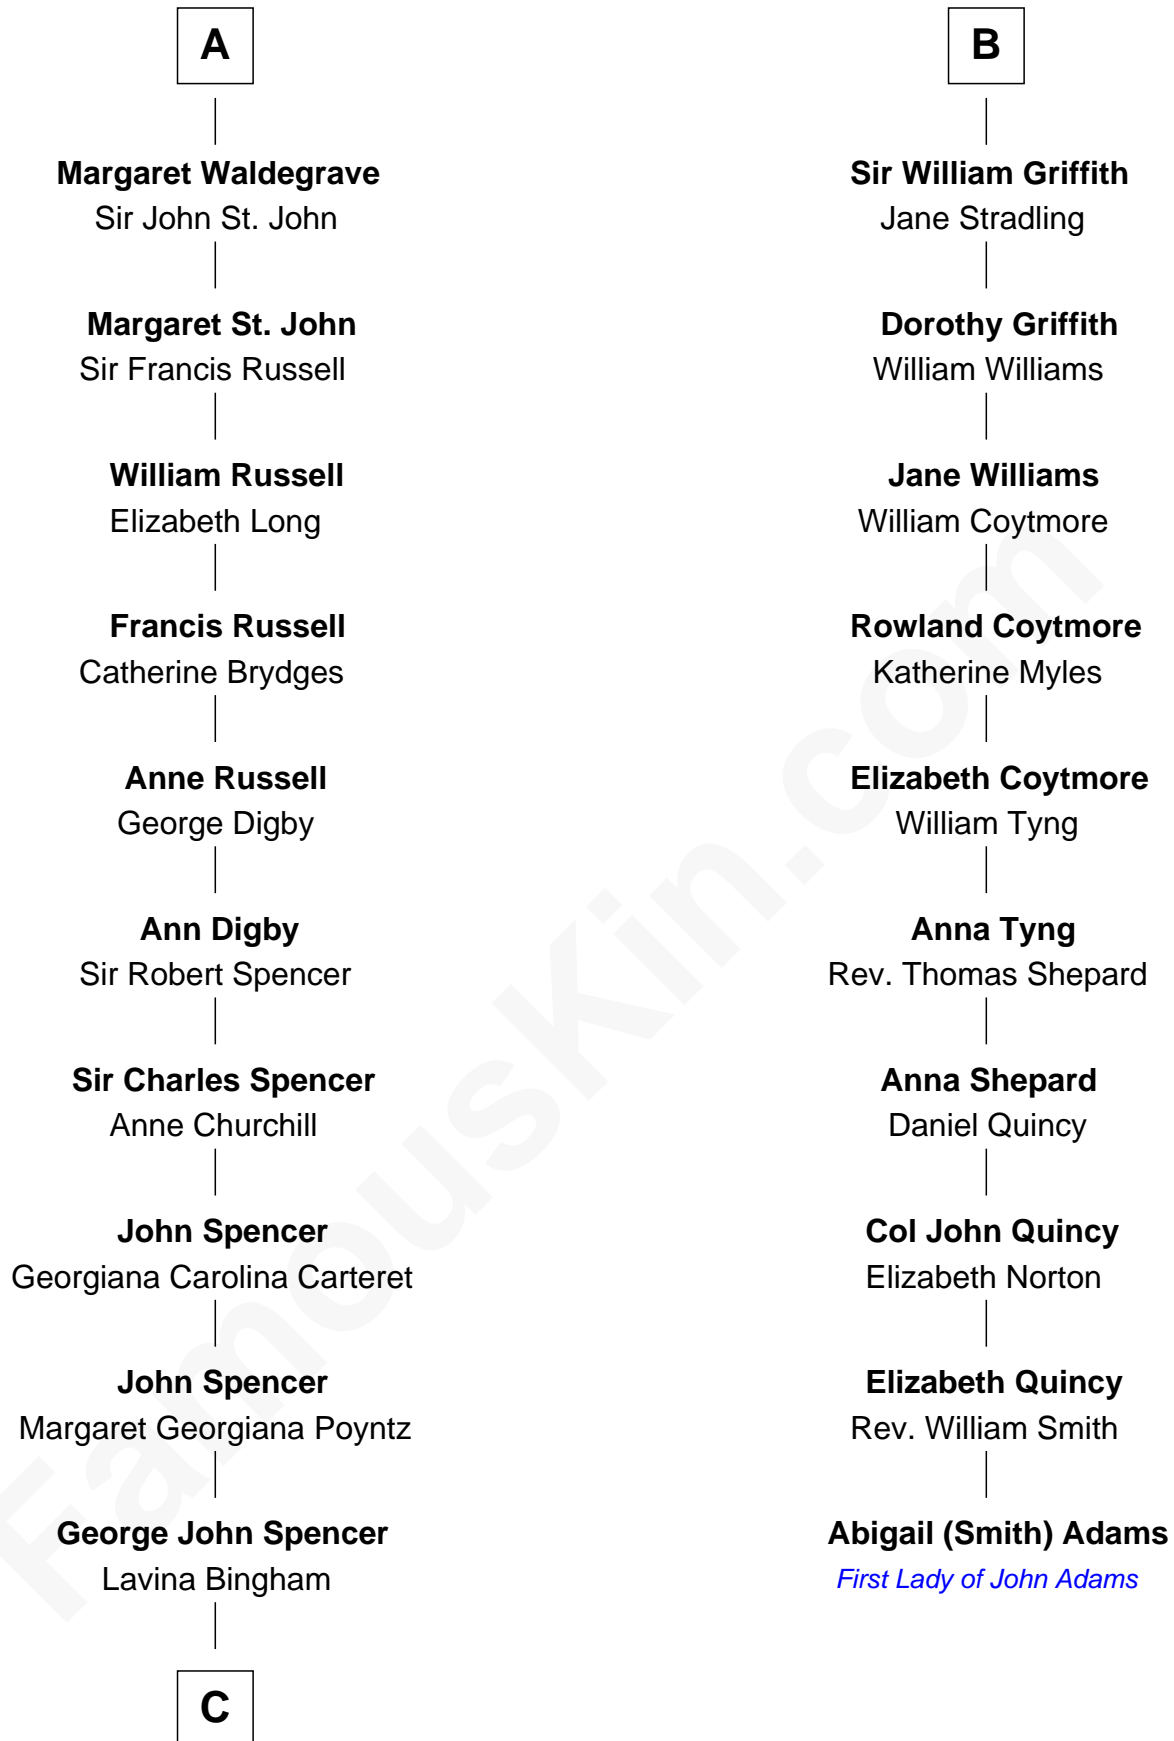

## Relationship Chart of

### Princess Diana

*Princess of Wales*

16th cousin 5 times removed of

**Abigail (Smith) Adams**

*First Lady of President John Adams*

**Gunselm de Badlesmere**

**C**

—  
**Frederick Spencer**

Adelaide Horatia Elizabeth Seymour

—  
**Charles Robert Spencer**

Margaret Baring

—  
**Albert Edward John Spencer**

Cynthia Elinor Beatrix Hamilton

—  
**Edward John Spencer**

Frances Ruth Burke Roche

—  
**Princess Diana**

*Princess of Wales*

FamousKin.com