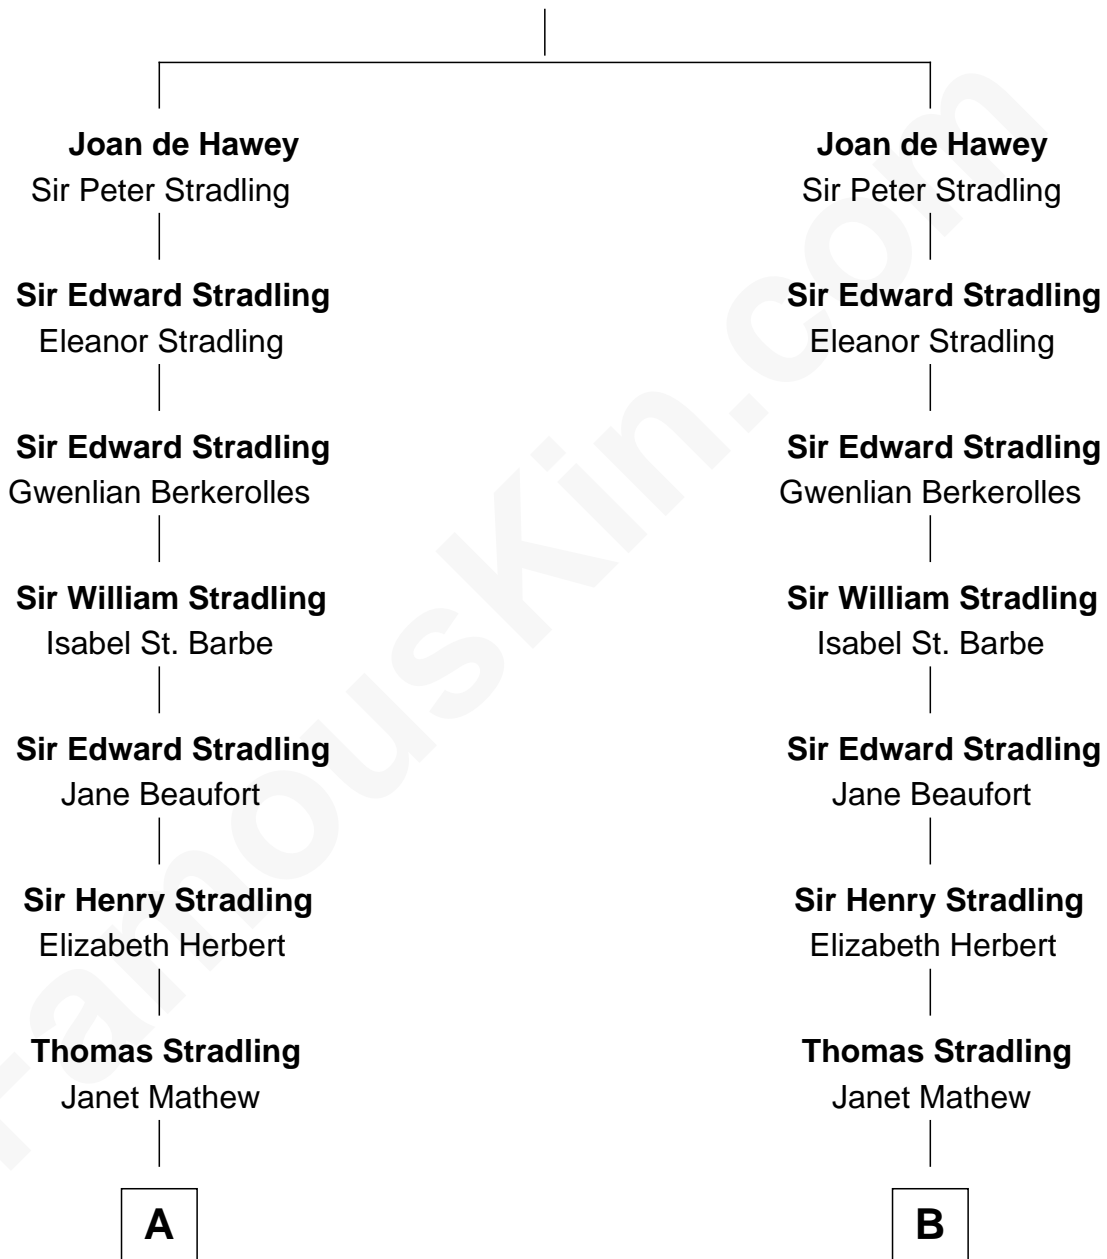

FamousKin.com Relationship Chart of

Princess Diana

Princess of Wales

16th cousin 5 times removed of

Abigail (Smith) Adams

First Lady of President John Adams

Thomas Hawey

C

Adelaide Horatia Elizabeth Seymour

Frederick Spencer

Charles Robert Spencer

Margaret Baring

Albert Edward John Spencer

Cynthia Elinor Beatrix Hamilton

Edward John Spencer

Frances Ruth Burke Roche