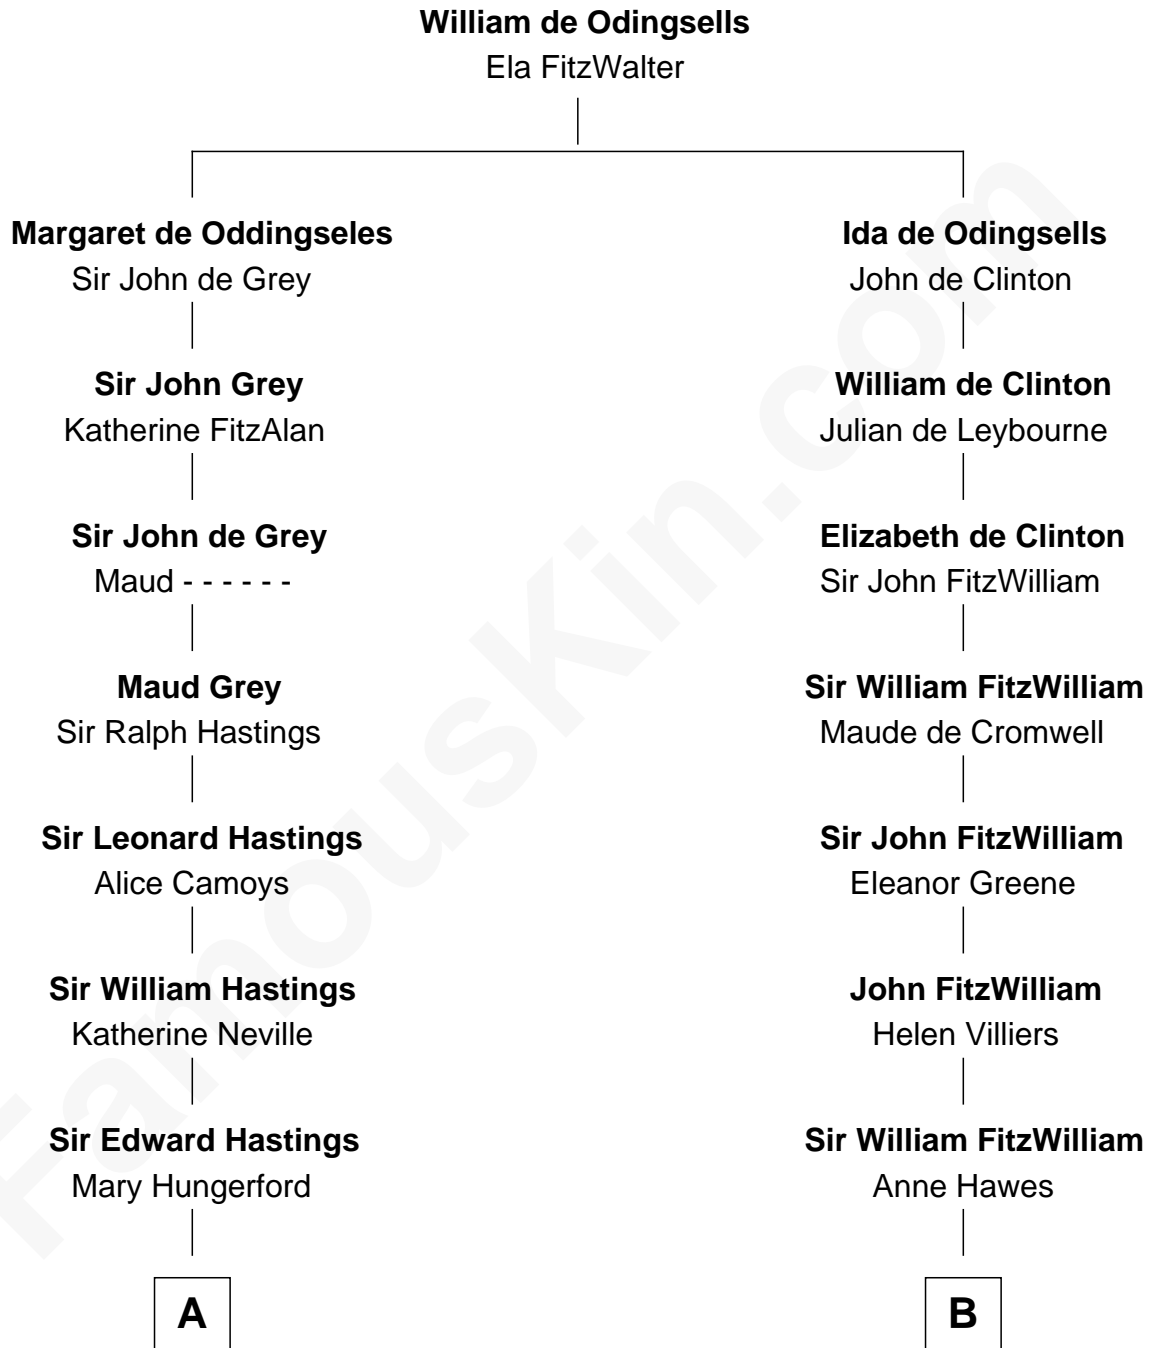

FamousKin.com

Relationship Chart of

Princess Diana

Princess of Wales

15th cousin 6 times removed of

Abigail (Smith) Adams
First Lady of President John Adams

C

—
Frederick Spencer

Adelaide Horatia Elizabeth Seymour

—
Charles Robert Spencer

Margaret Baring

—
Albert Edward John Spencer

Cynthia Elinor Beatrix Hamilton

—
Edward John Spencer

Frances Ruth Burke Roche

—
Princess Diana

Princess of Wales

FamousKin.com