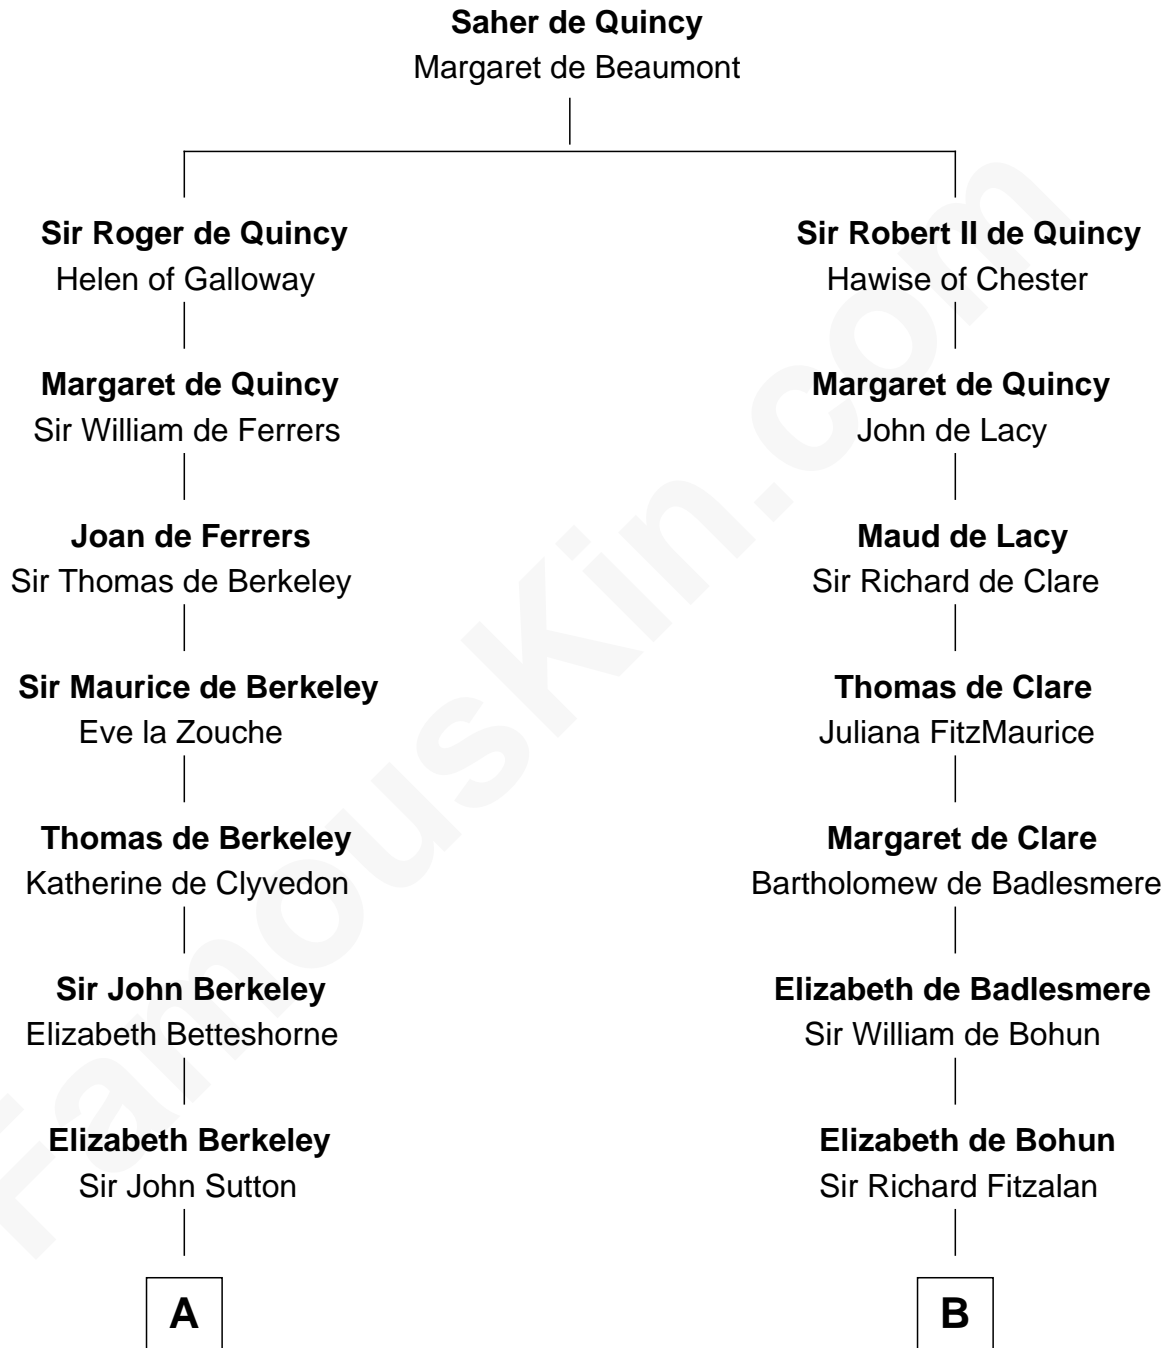

# FamousKin.com Relationship Chart of

**Princess Diana**

*Princess of Wales*

20th cousin 1 time removed of

**Abigail (Smith) Adams**

*First Lady of President John Adams*

**C**

**Adelaide Horatia Elizabeth Seymour**

Frederick Spencer

**Charles Robert Spencer**

Margaret Baring

**Albert Edward John Spencer**

Cynthia Elinor Beatrix Hamilton

**Edward John Spencer**

Frances Ruth Burke Roche

**Princess Diana**