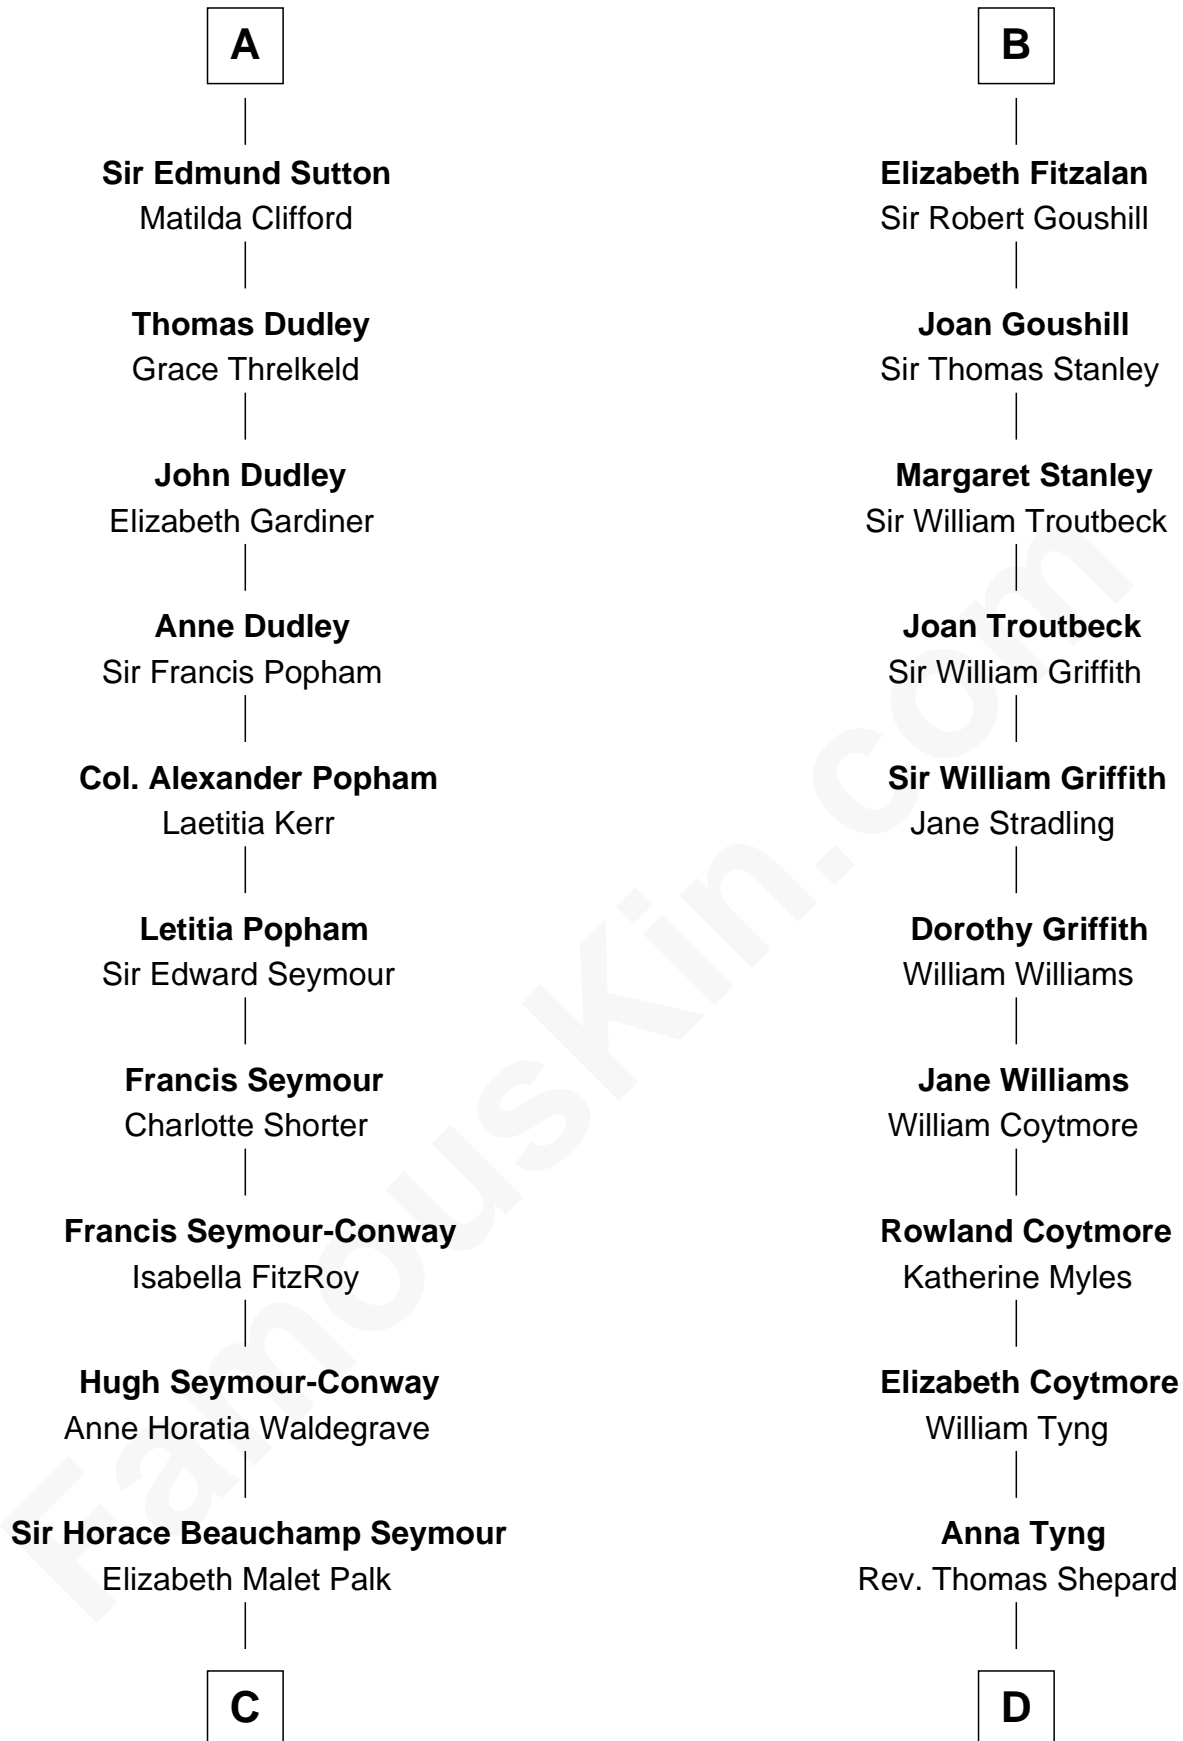

# FamousKin.com Relationship Chart of

**Princess Diana**

*Princess of Wales*

20th cousin 1 time removed of

**Abigail (Smith) Adams**

*First Lady of President John Adams*

**C**

**Adelaide Horatia Elizabeth Seymour**

Frederick Spencer

**Charles Robert Spencer**

Margaret Baring

**Albert Edward John Spencer**

Cynthia Elinor Beatrix Hamilton

**Edward John Spencer**

Frances Ruth Burke Roche

**Princess Diana**