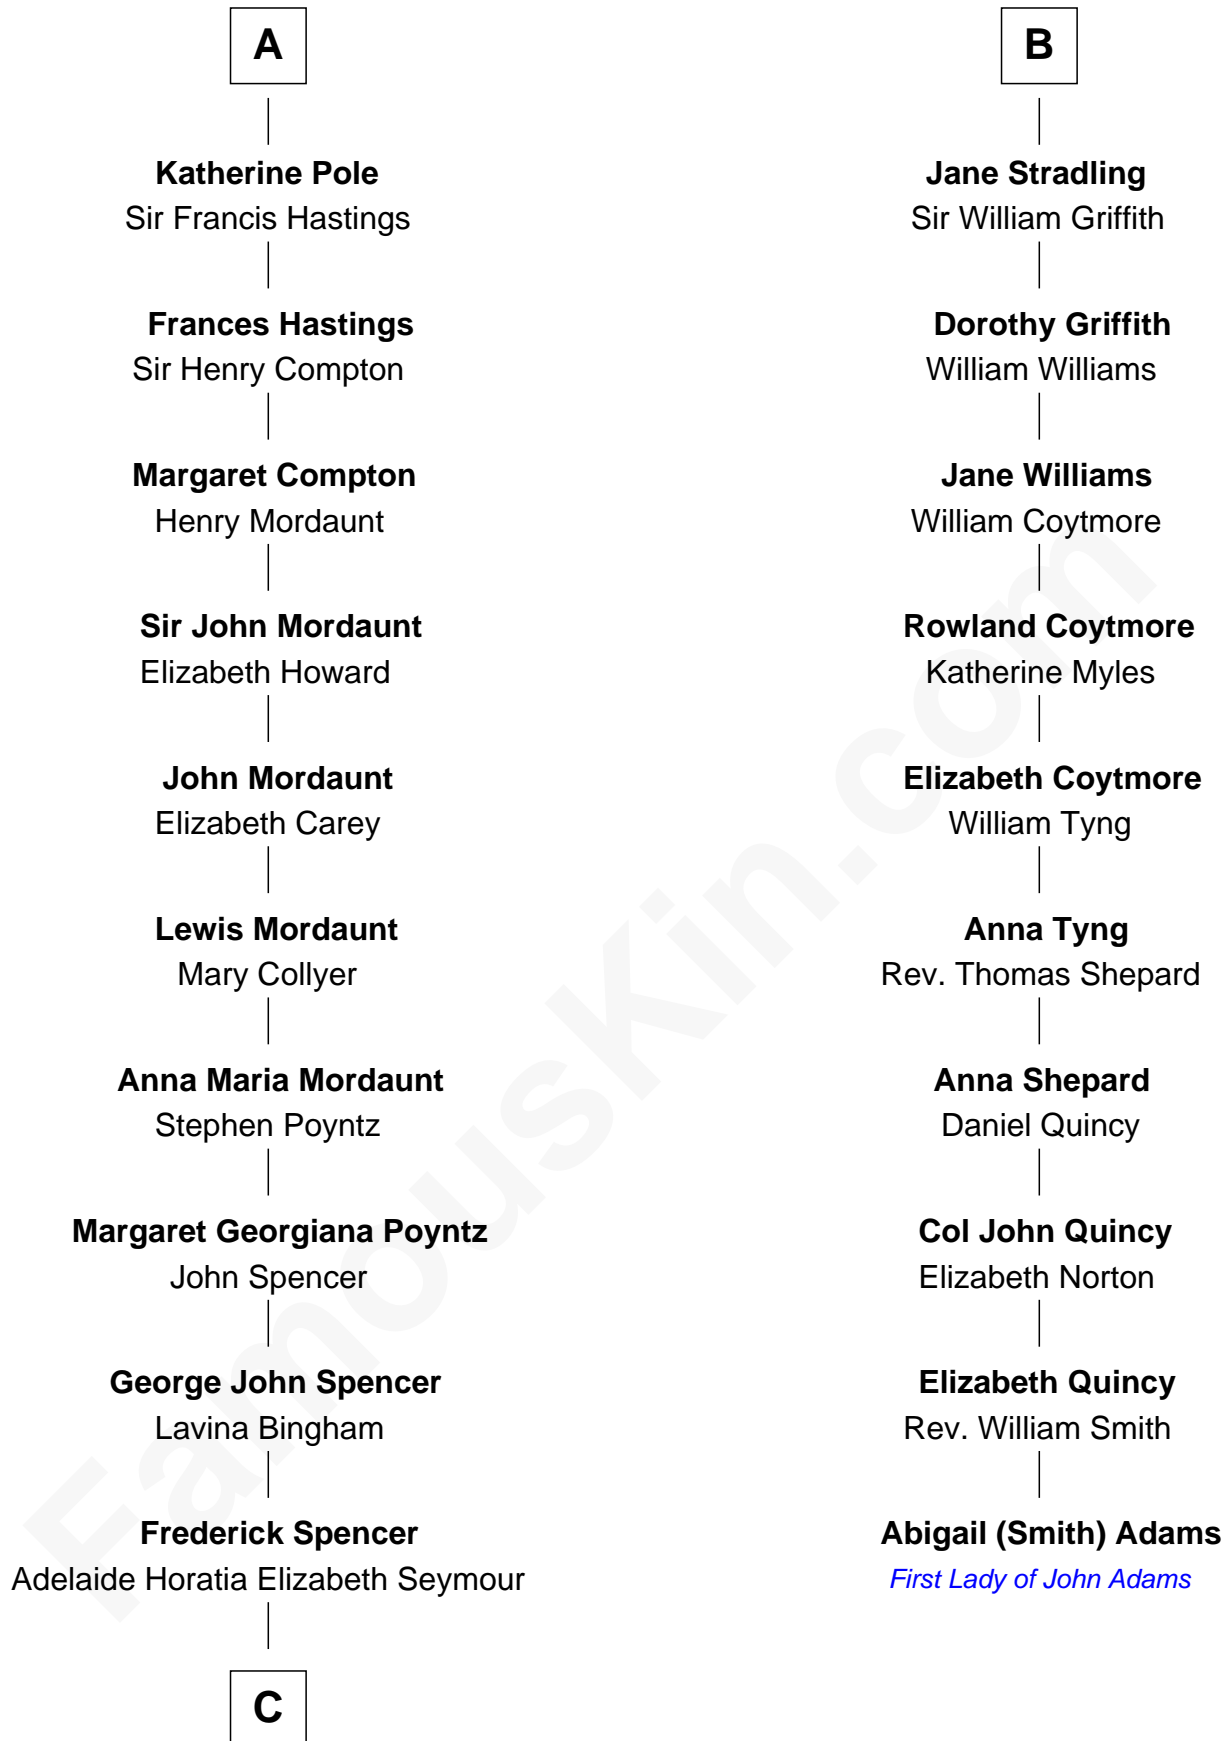

FamousKin.com

Relationship Chart of

Princess Diana

Princess of Wales

16th cousin 4 times removed of

Abigail (Smith) Adams
First Lady of President John Adams

C

—
Charles Robert Spencer

Margaret Baring

—
Albert Edward John Spencer

Cynthia Elinor Beatrix Hamilton

—
Edward John Spencer

Frances Ruth Burke Roche

—
Princess Diana

Princess of Wales

FamousKin.com