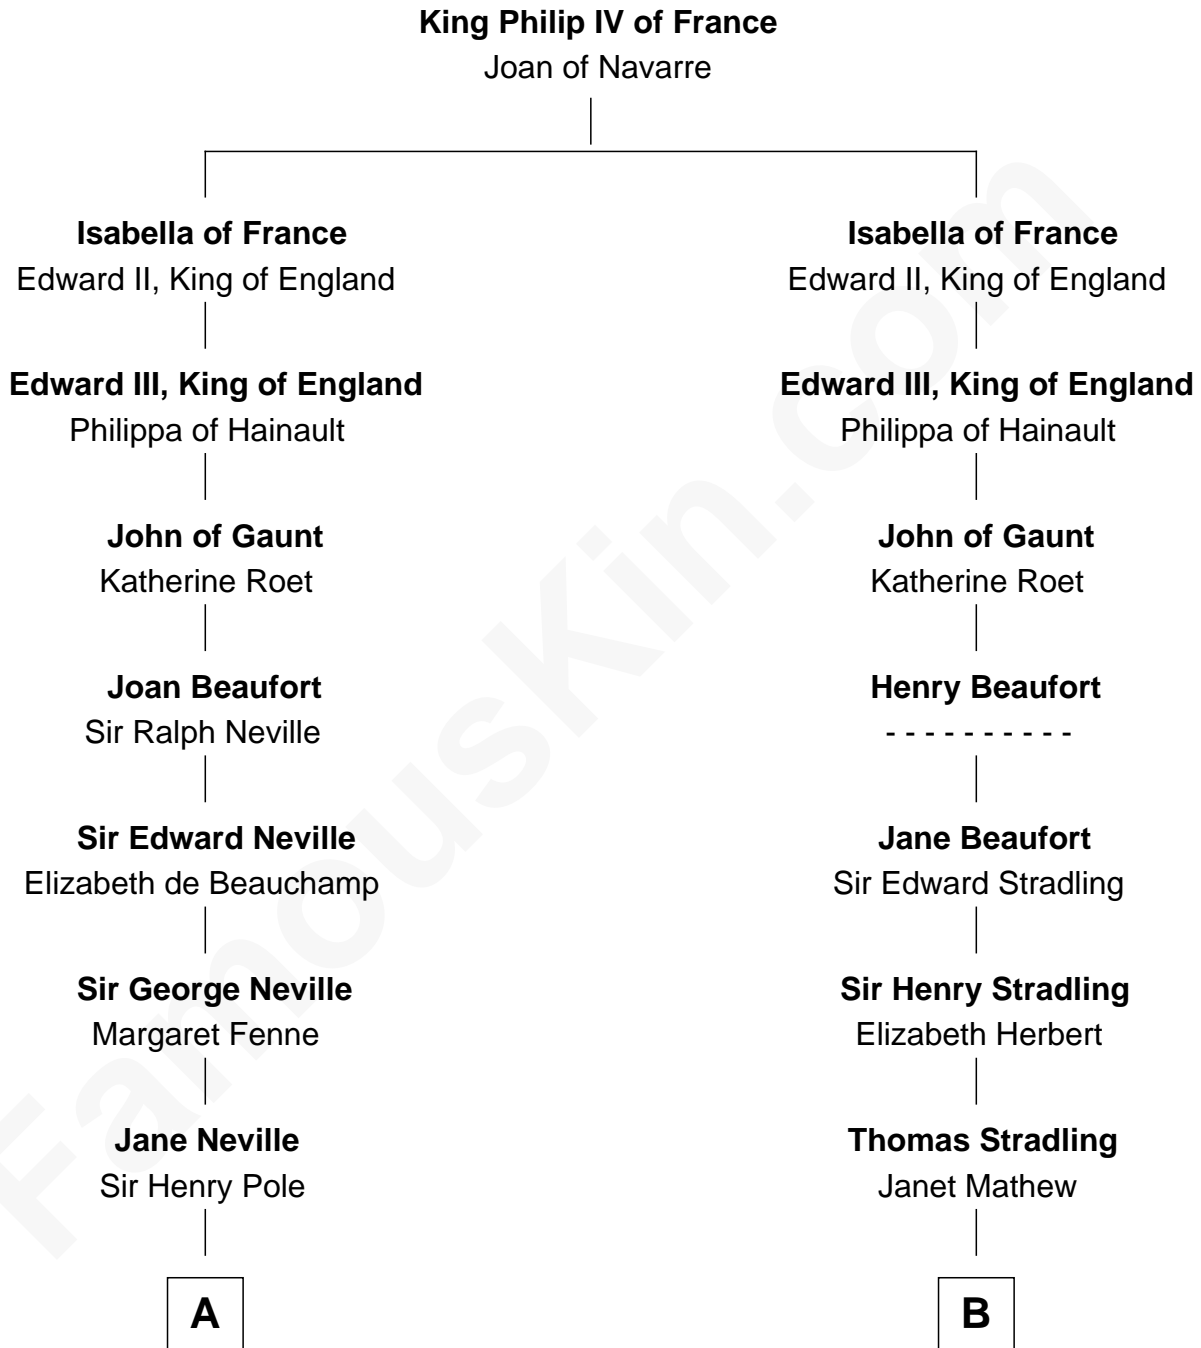

FamousKin.com

Relationship Chart of

Princess Diana

Princess of Wales

16th cousin 4 times removed of

Abigail (Smith) Adams
First Lady of President John Adams

C

—
Charles Robert Spencer

Margaret Baring

—
Albert Edward John Spencer

Cynthia Elinor Beatrix Hamilton

—
Edward John Spencer

Frances Ruth Burke Roche

—
Princess Diana

Princess of Wales

FamousKin.com