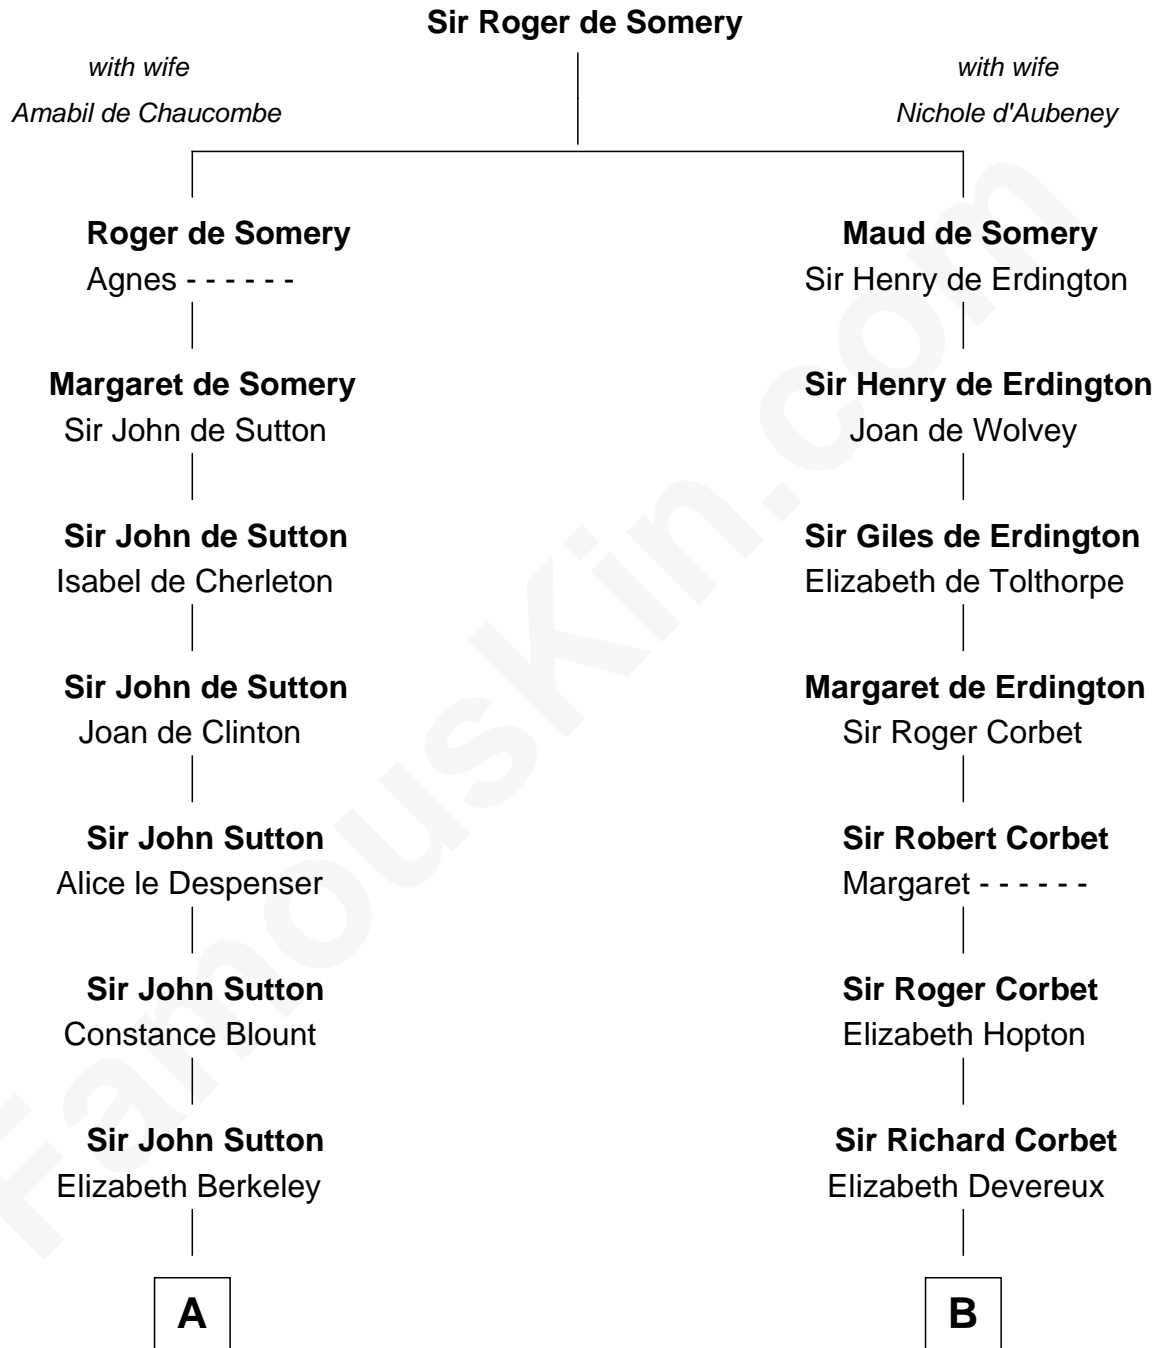

FamousKin.com Relationship Chart of

Princess Diana

Princess of Wales

20th cousin 1 time removed of

Orson Welles

Radio, Stage, and Movie Actor

C

Adelaide Horatia Elizabeth Seymour

Frederick Spencer

Charles Robert Spencer

Margaret Baring

Albert Edward John Spencer

Cynthia Elinor Beatrix Hamilton

Edward John Spencer

Frances Ruth Burke Roche

Princess Diana