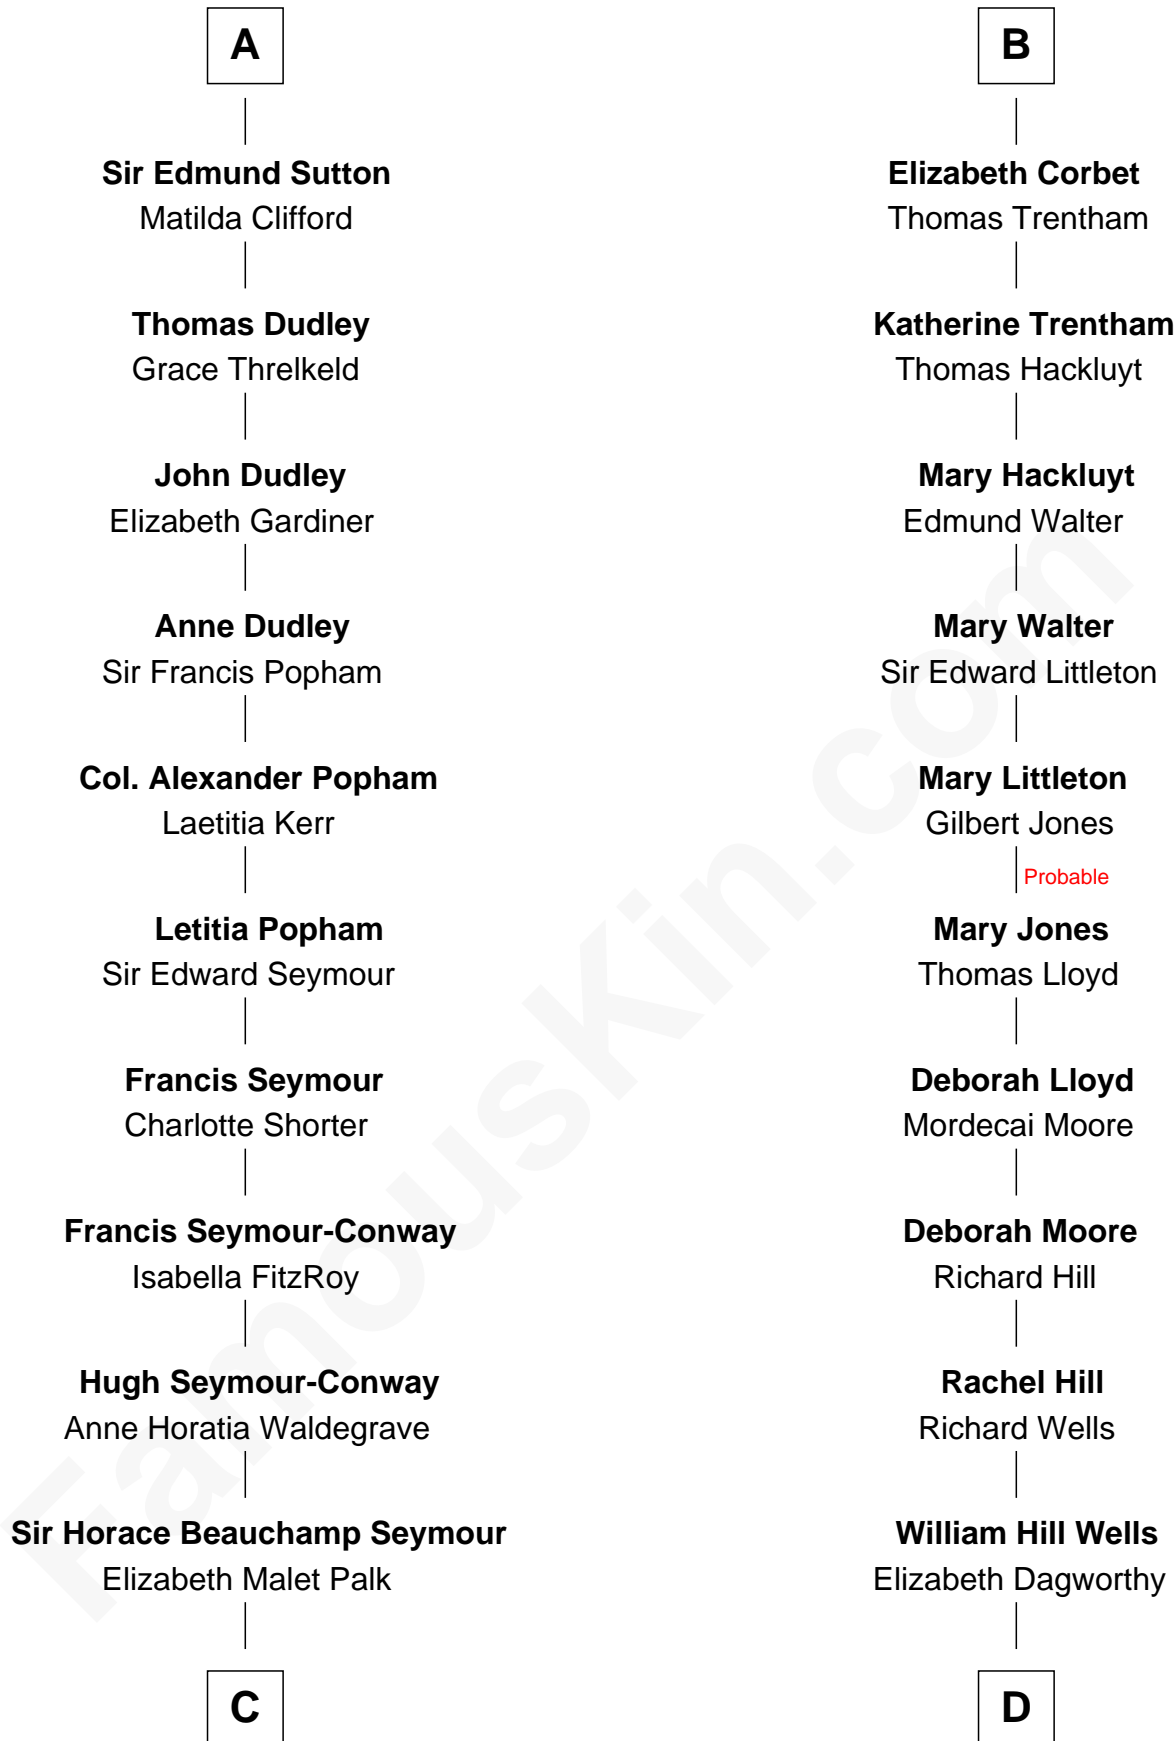

FamousKin.com Relationship Chart of

Princess Diana

Princess of Wales

20th cousin 1 time removed of

Orson Welles

Radio, Stage, and Movie Actor

C

Adelaide Horatia Elizabeth Seymour

Frederick Spencer

Charles Robert Spencer

Margaret Baring

Albert Edward John Spencer

Cynthia Elinor Beatrix Hamilton

Edward John Spencer

Frances Ruth Burke Roche

Princess Diana