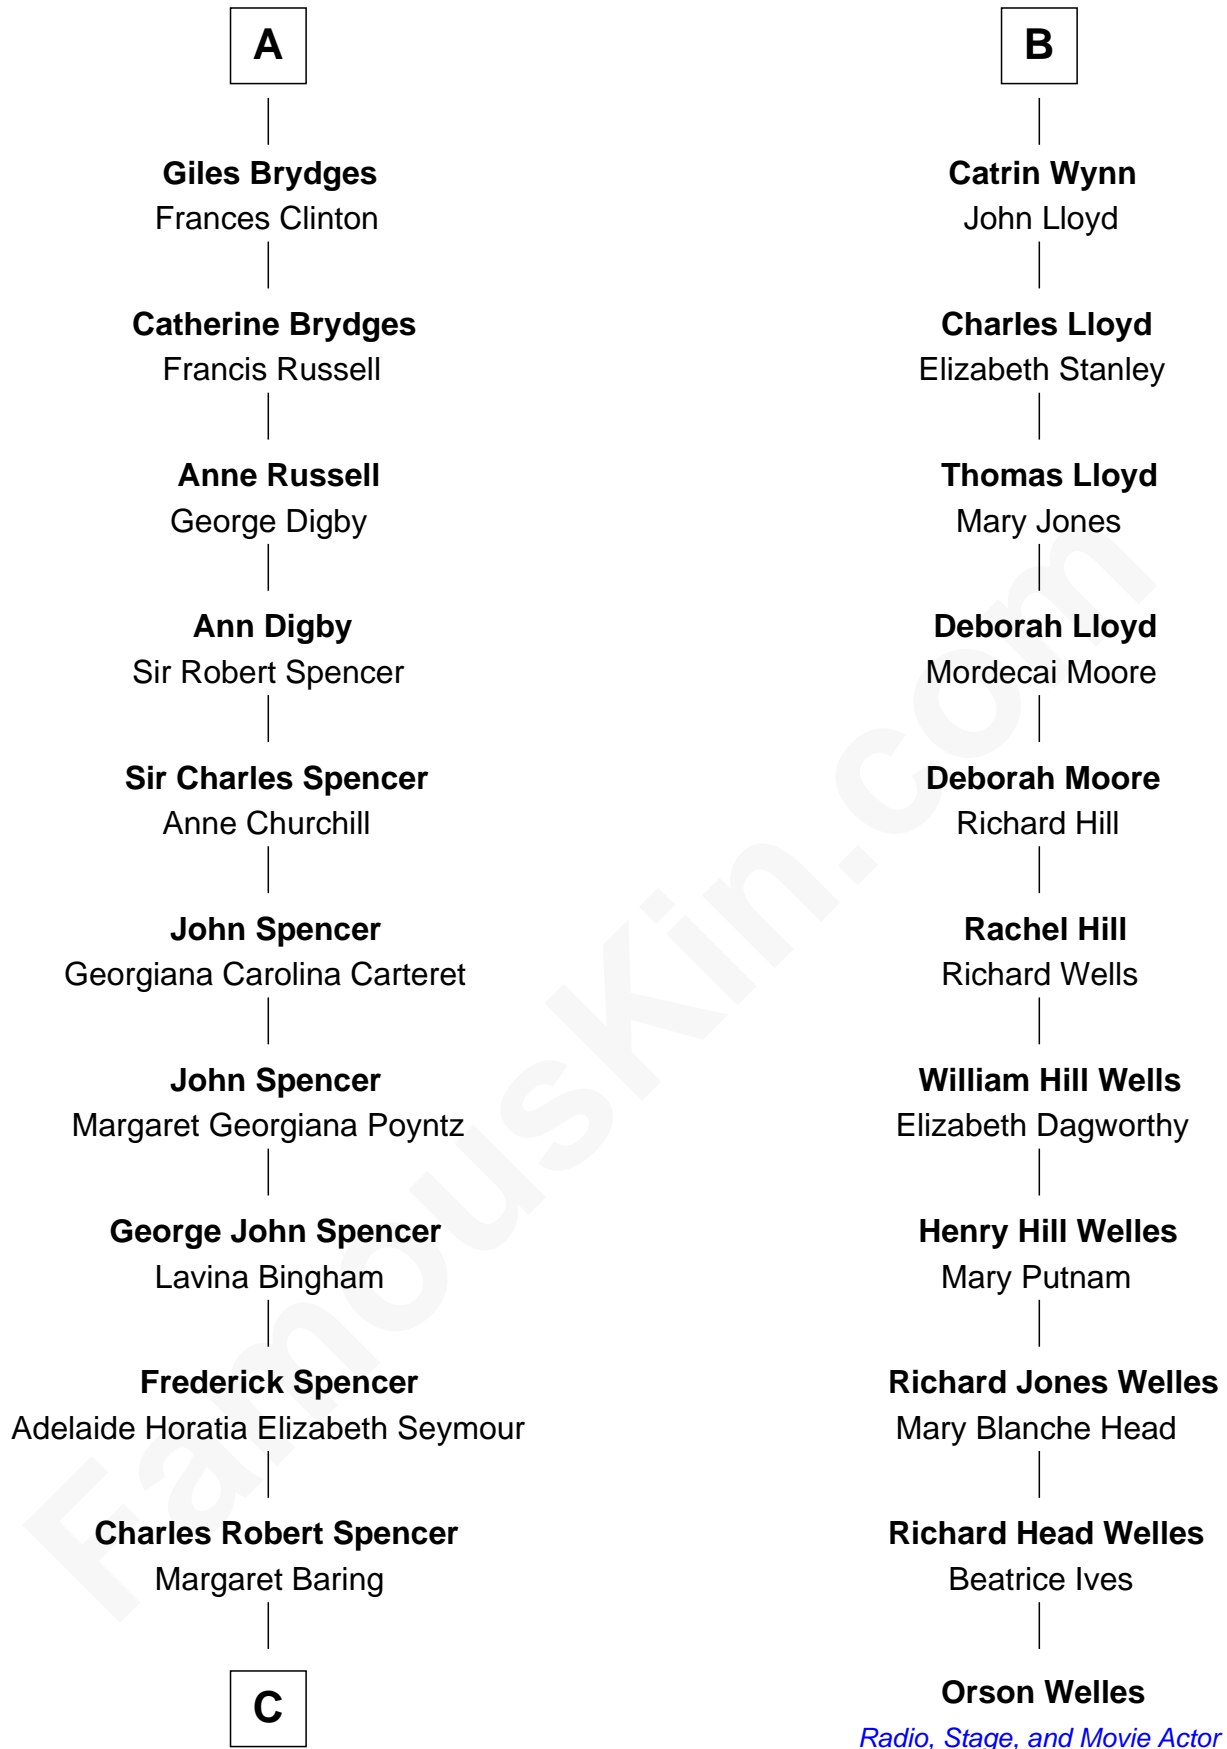

FamousKin.com Relationship Chart of

Princess Diana

Princess of Wales

17th cousin 2 times removed of

Orson Welles

Radio, Stage, and Movie Actor

C

Albert Edward John Spencer
Cynthia Elinor Beatrix Hamilton

Edward John Spencer
Frances Ruth Burke Roche

Princess Diana
Princess of Wales

FamousKin.com