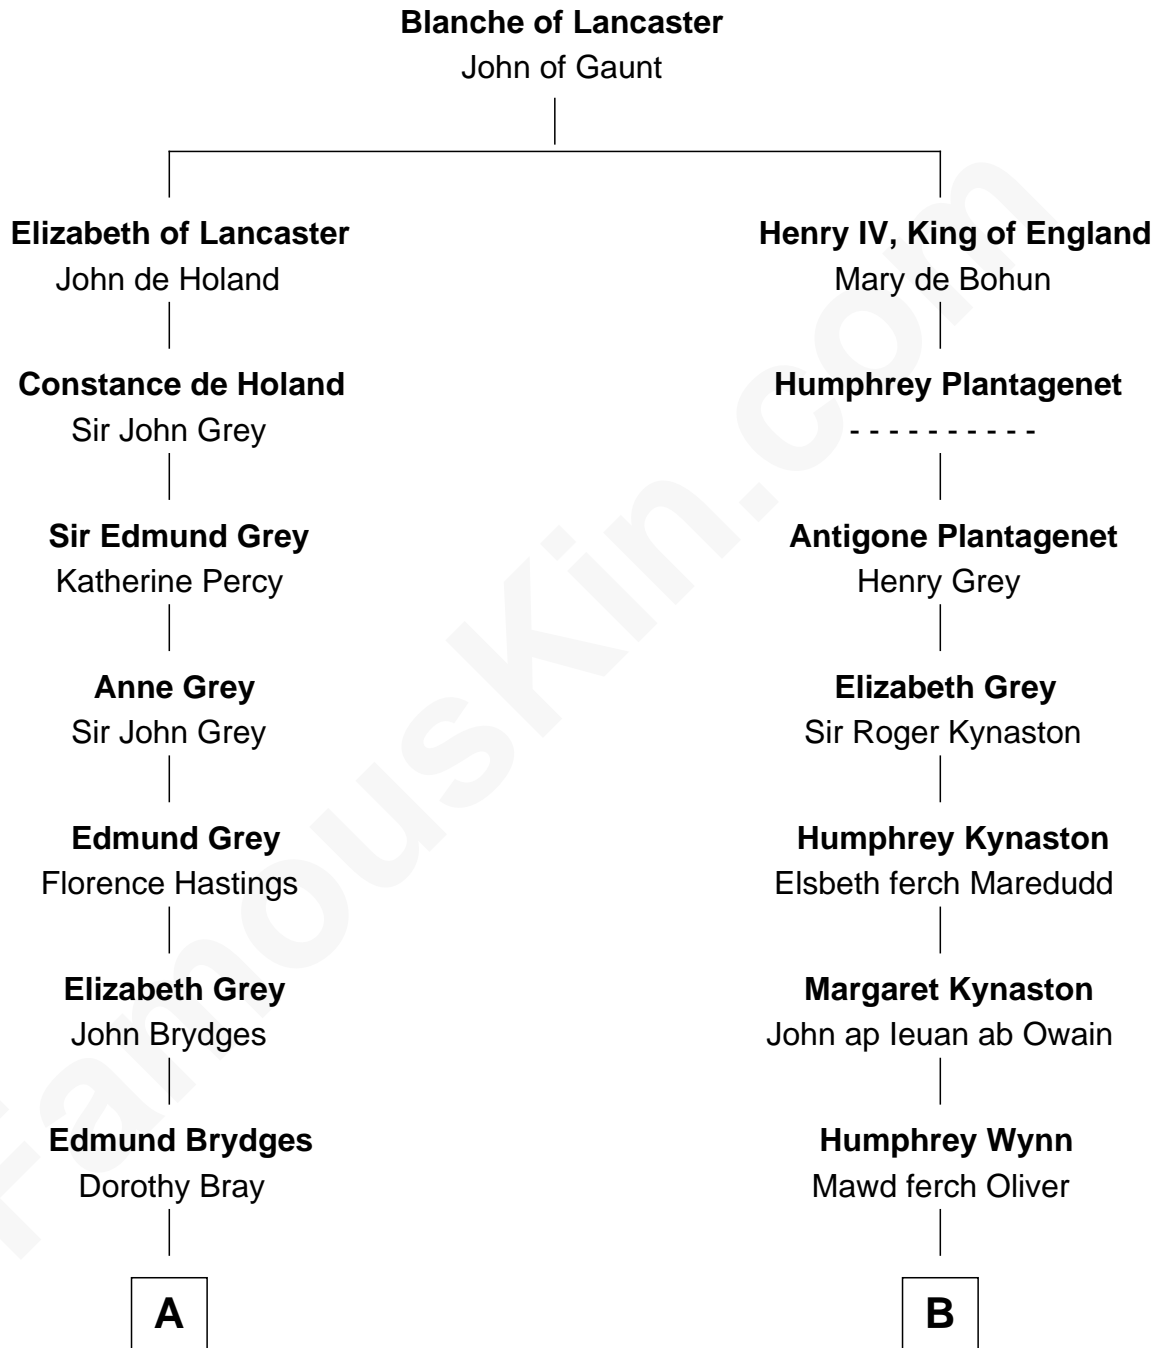

FamousKin.com Relationship Chart of

Princess Diana

Princess of Wales

17th cousin 2 times removed of

Orson Welles

Radio, Stage, and Movie Actor

C

Albert Edward John Spencer
Cynthia Elinor Beatrix Hamilton

Edward John Spencer
Frances Ruth Burke Roche

Princess Diana
Princess of Wales

FamousKin.com