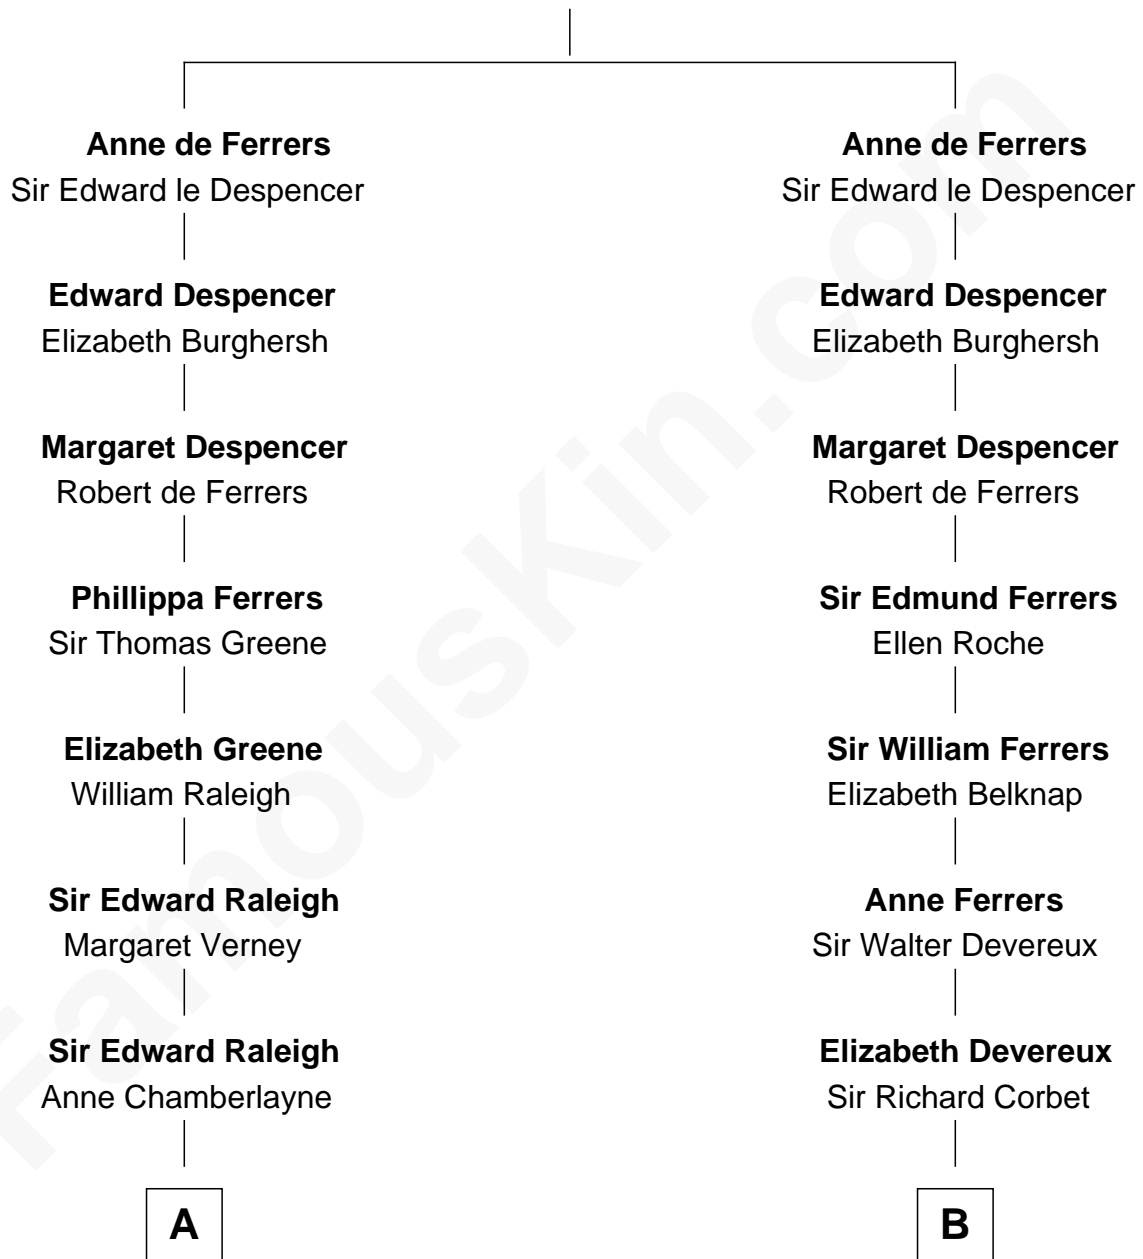

# FamousKin.com Relationship Chart of

**Princess Diana**

*Princess of Wales*

20th cousin 1 time removed of

**Orson Welles**

*Radio, Stage, and Movie Actor*

**Sir William de Ferrers**

**C**

**Adelaide Horatia Elizabeth Seymour**

Frederick Spencer

**Charles Robert Spencer**

Margaret Baring

**Albert Edward John Spencer**

Cynthia Elinor Beatrix Hamilton

**Edward John Spencer**

Frances Ruth Burke Roche

**Princess Diana**

*Princess of Wales*

**D**

**Henry Hill Welles**

Mary Putnam

**Richard Jones Welles**

Mary Blanche Head

**Richard Head Welles**