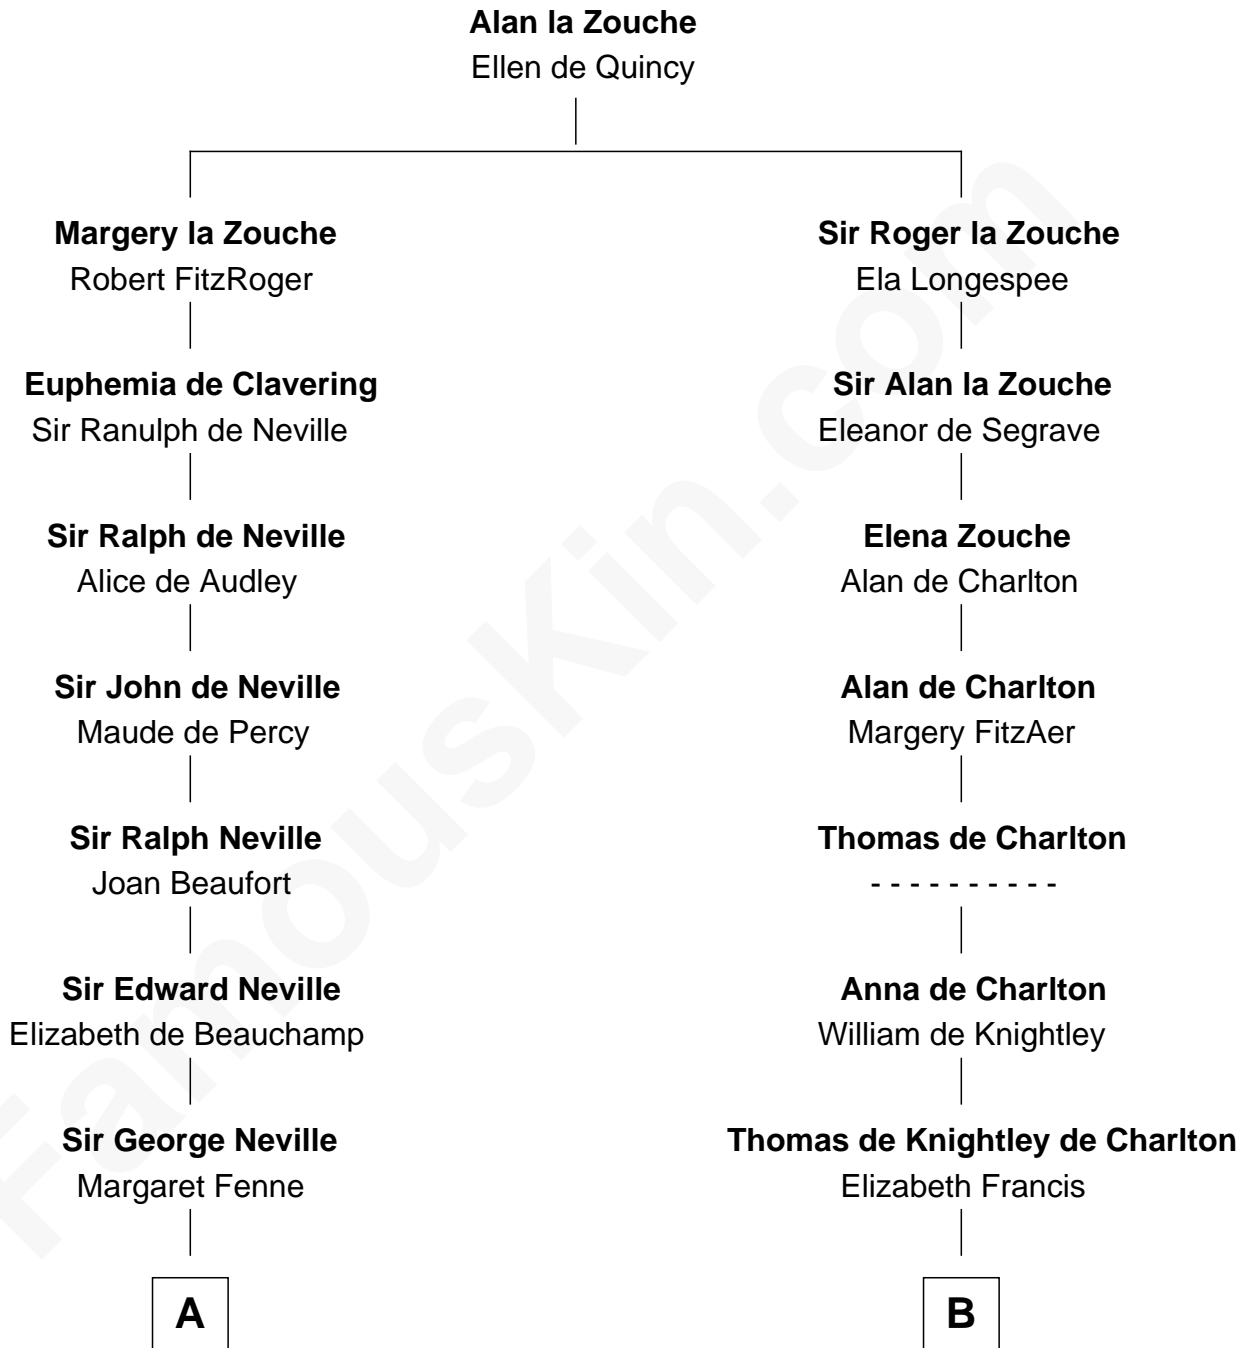

FamousKin.com Relationship Chart of

Princess Diana

Princess of Wales

17th cousin 4 times removed of

John Hancock

Signer of the Declaration of Independence

C

—
Frederick Spencer

Adelaide Horatia Elizabeth Seymour

—
Charles Robert Spencer

Margaret Baring

—
Albert Edward John Spencer

Cynthia Elinor Beatrix Hamilton

—
Edward John Spencer

Frances Ruth Burke Roche

—
Princess Diana

Princess of Wales

FamousKin.com