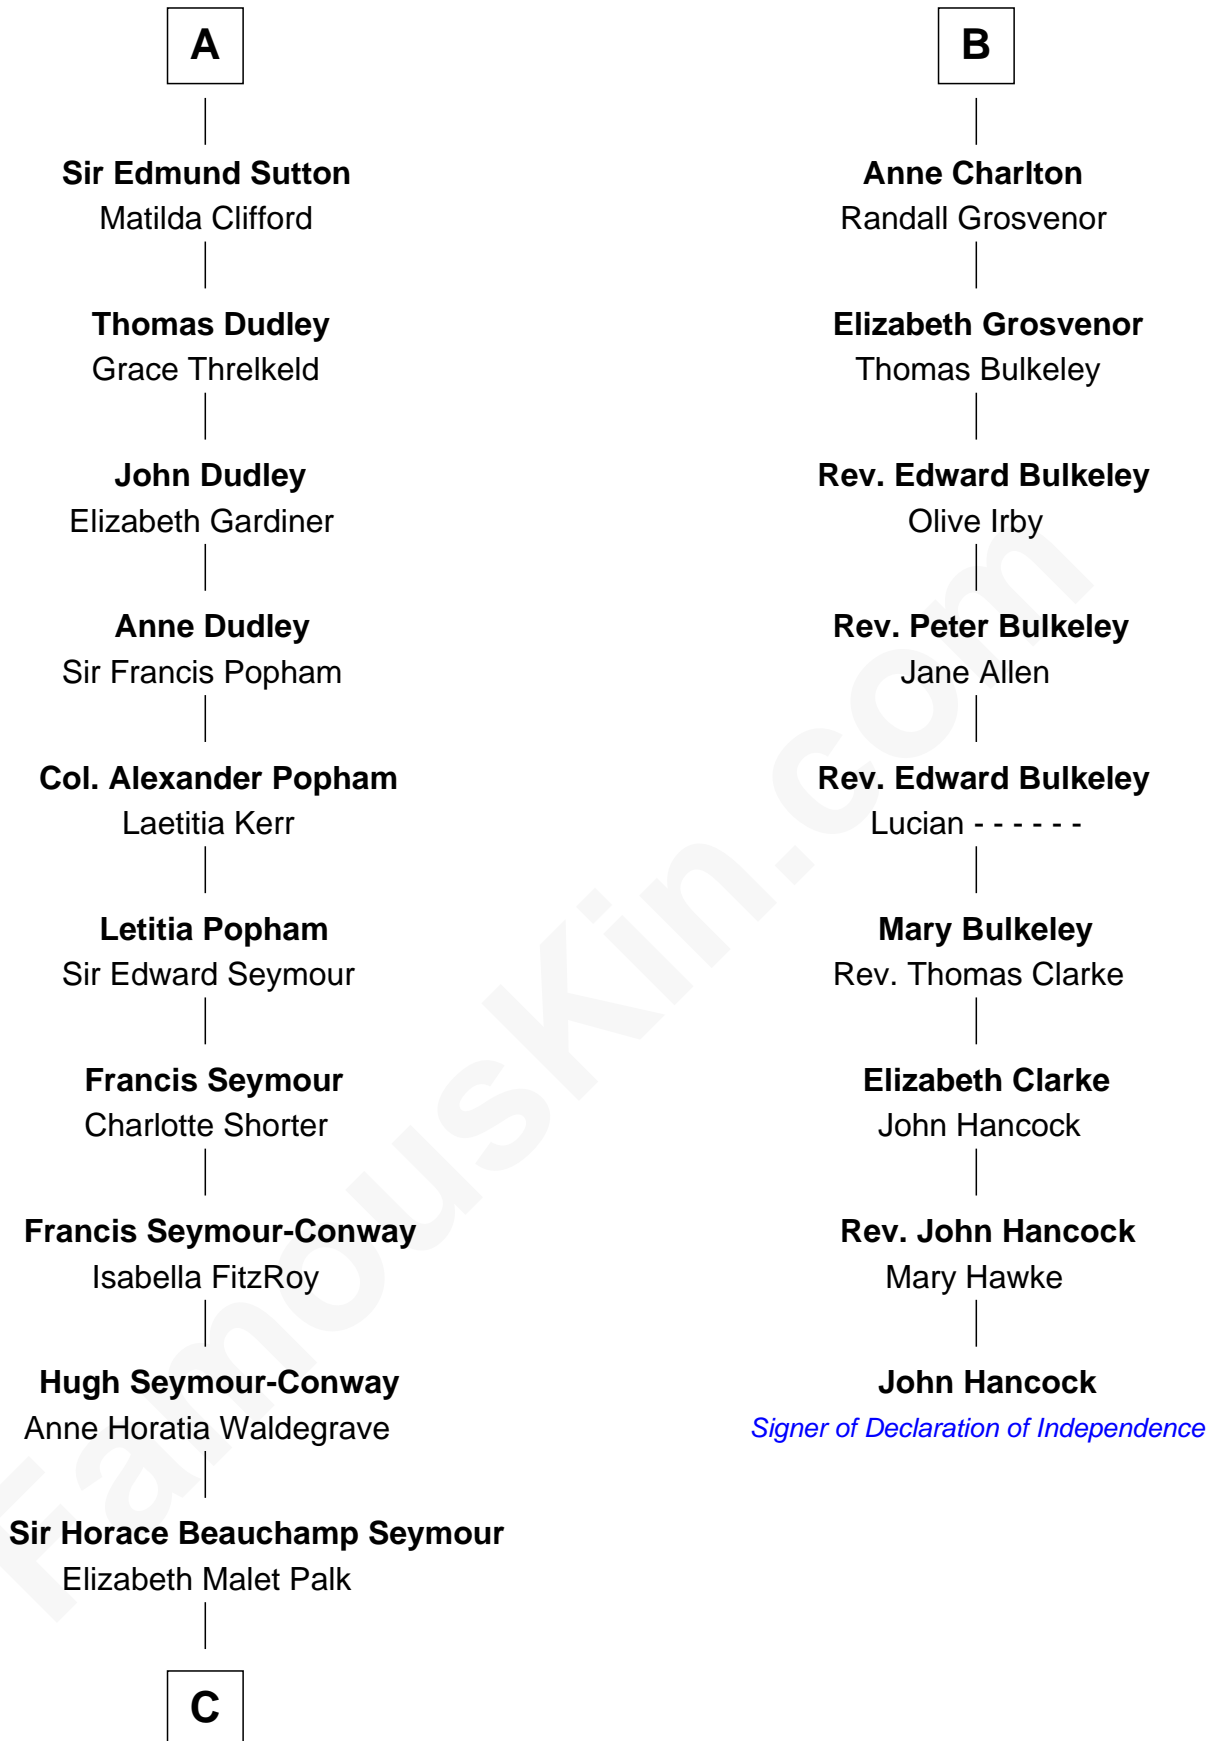

FamousKin.com

Relationship Chart of

Princess Diana

Princess of Wales

15th cousin 6 times removed of

John Hancock
Signer of the Declaration of Independence

C

Adelaide Horatia Elizabeth Seymour

Frederick Spencer

Charles Robert Spencer

Margaret Baring

Albert Edward John Spencer

Cynthia Elinor Beatrix Hamilton

Edward John Spencer

Frances Ruth Burke Roche

Princess Diana