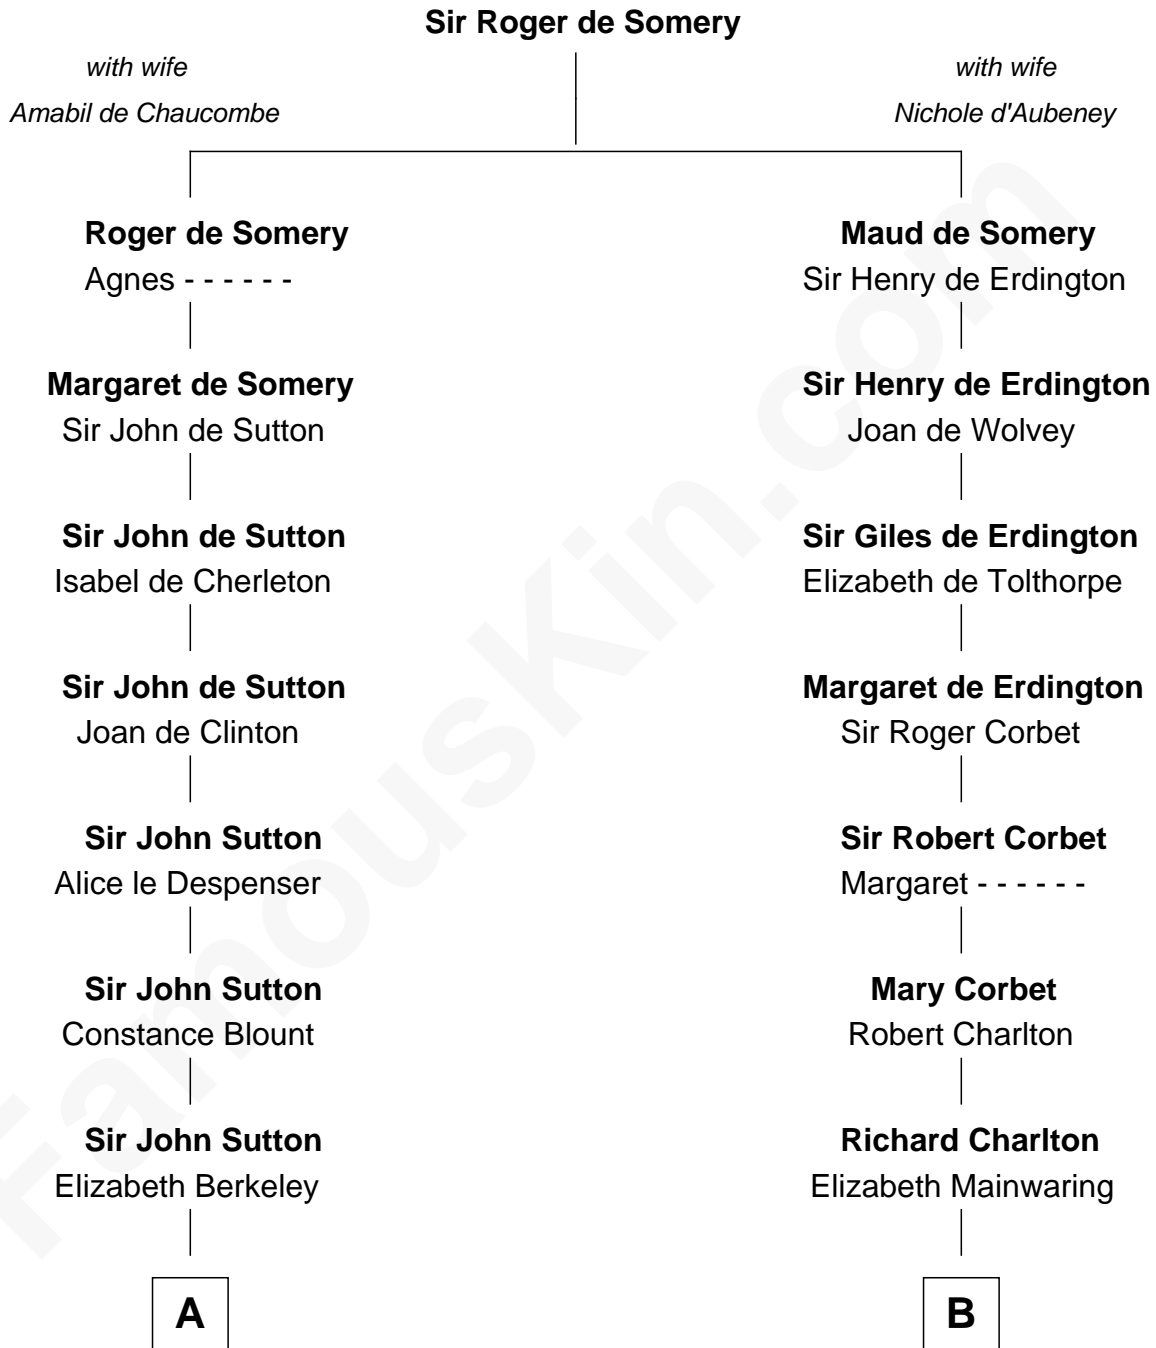

FamousKin.com

Relationship Chart of

Princess Diana

Princess of Wales

15th cousin 6 times removed of

John Hancock
Signer of the Declaration of Independence

C

Adelaide Horatia Elizabeth Seymour

Frederick Spencer

Charles Robert Spencer

Margaret Baring

Albert Edward John Spencer

Cynthia Elinor Beatrix Hamilton

Edward John Spencer

Frances Ruth Burke Roche

Princess Diana