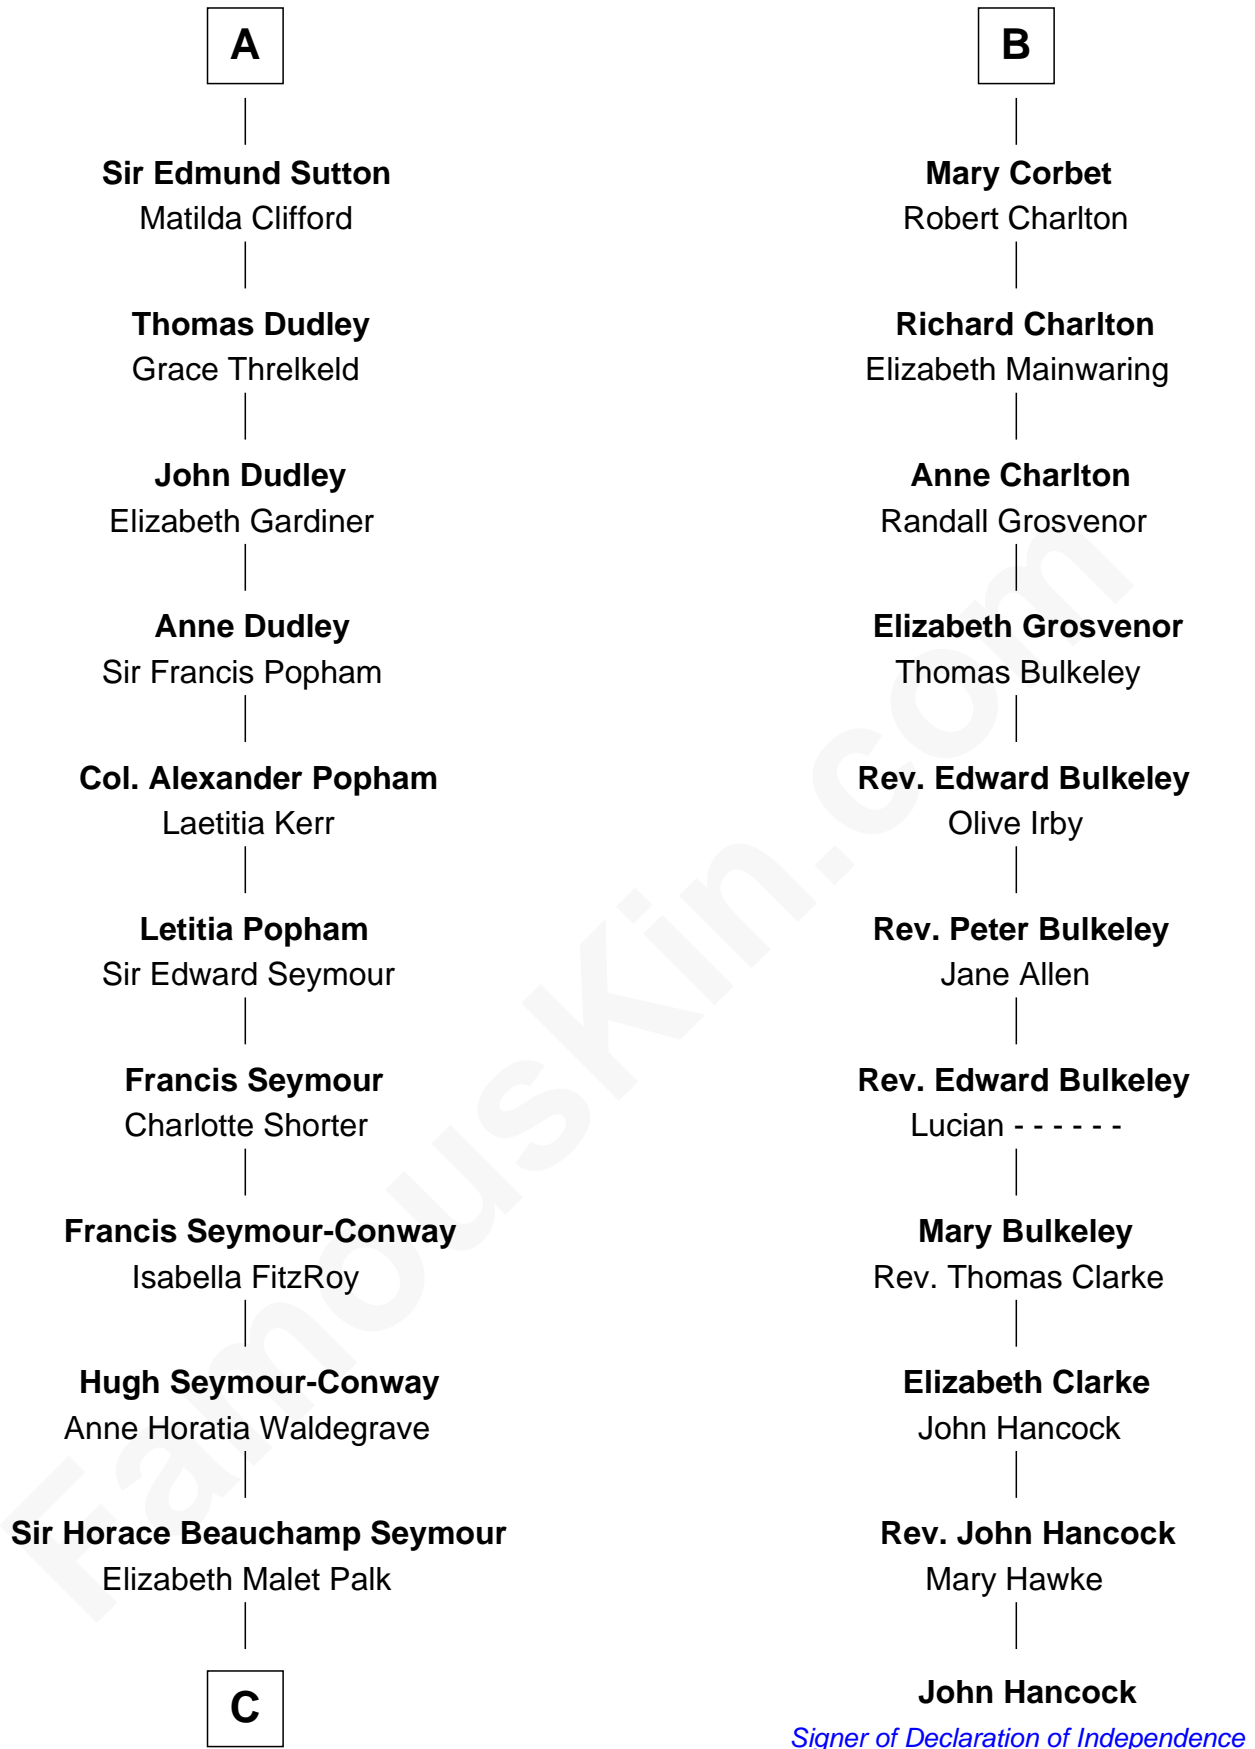

FamousKin.com Relationship Chart of

Princess Diana

Princess of Wales

17th cousin 4 times removed of

John Hancock

Signer of the Declaration of Independence

Hugh de Kevelioc
Bertrade de Montfort

Agnes of Chester
Sir William de Ferrers

A

Mabel of Chester
William d'Aubeny

Nichole d'Aubeny
Sir Roger de Somery

Maud de Somery
Sir Henry de Erdington

Sir Henry de Erdington
Joan de Wolvey

Sir Giles de Erdington
Elizabeth de Tolthorpe

Margaret de Erdington
Sir Roger Corbet

Sir Robert Corbet
Margaret - - - - -

B

C

Adelaide Horatia Elizabeth Seymour

Frederick Spencer

Charles Robert Spencer

Margaret Baring

Albert Edward John Spencer