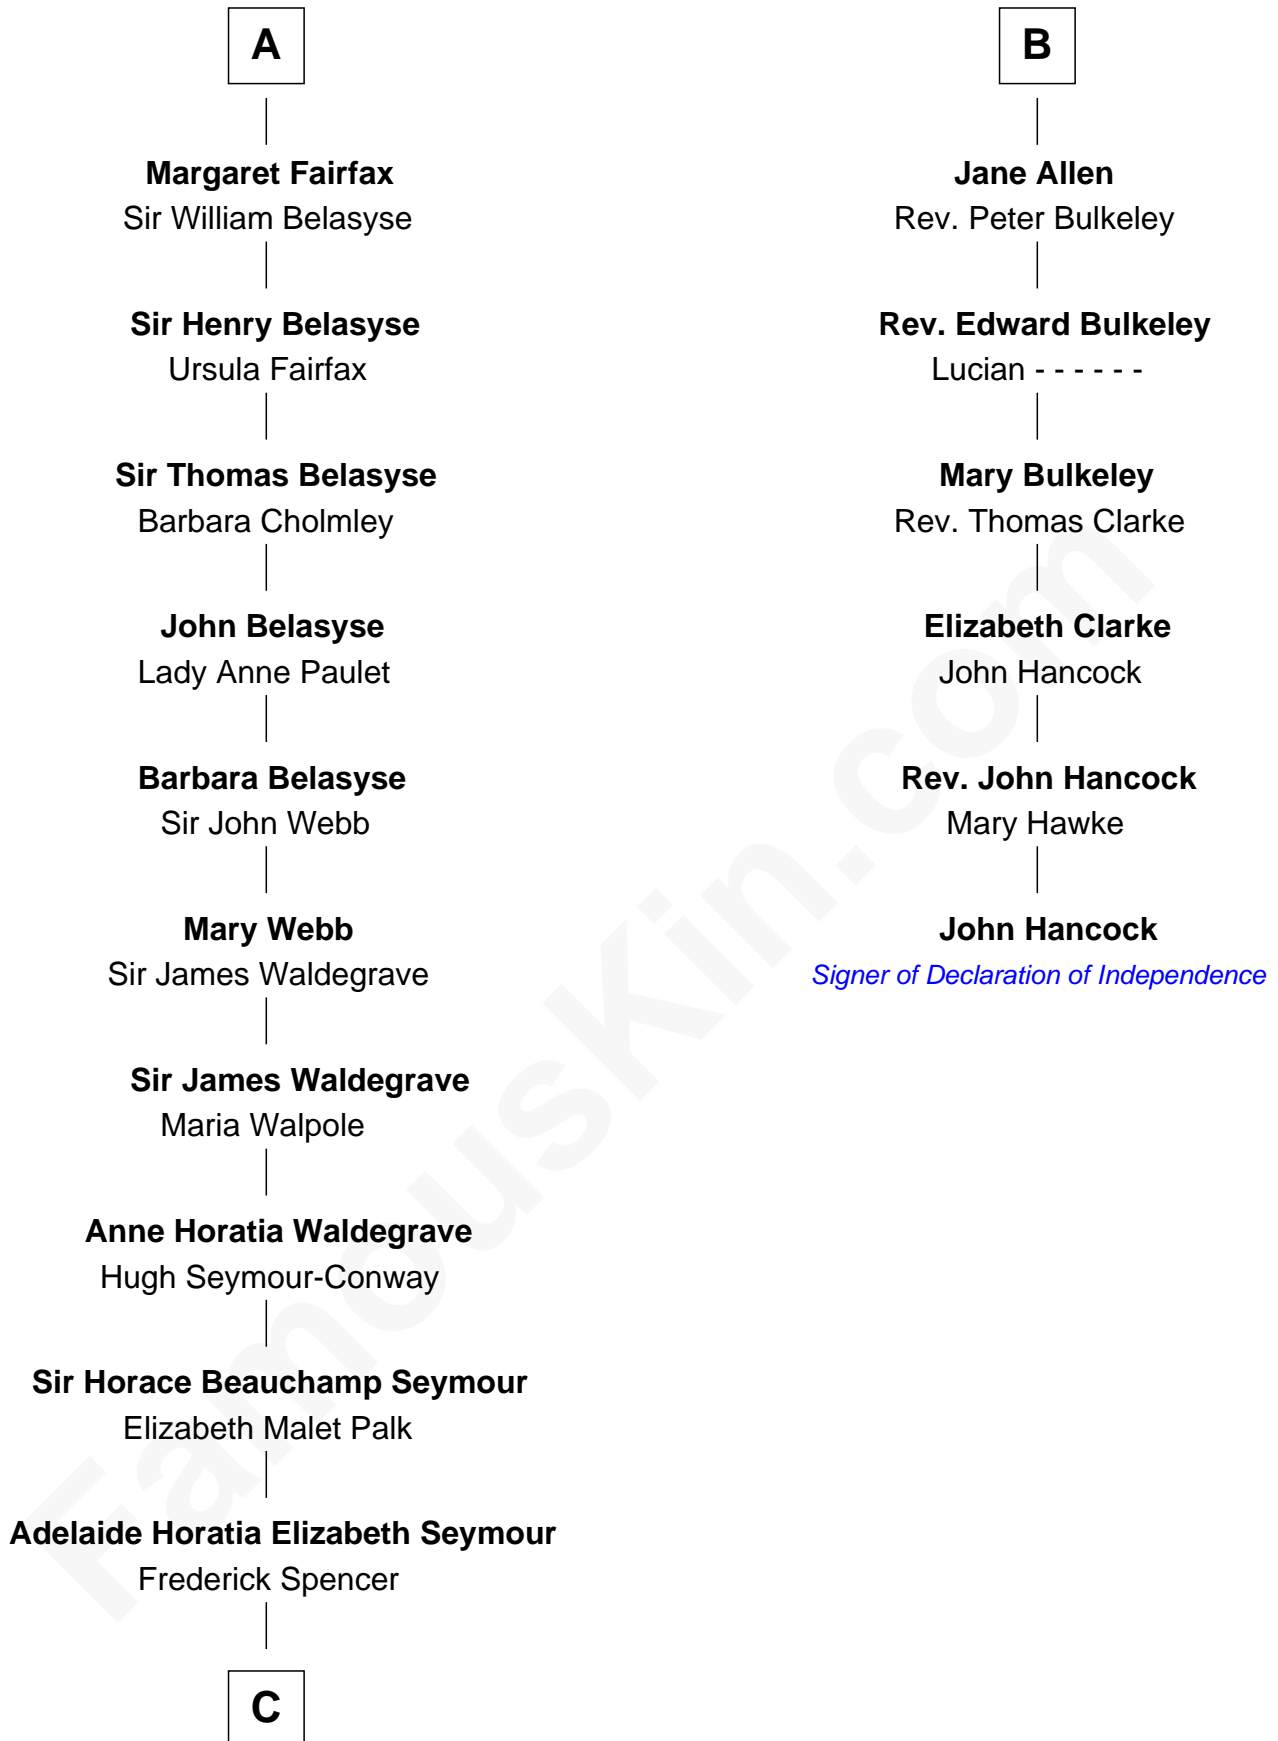

FamousKin.com Relationship Chart of

Princess Diana

Princess of Wales

12th cousin 8 times removed of

John Hancock

Signer of the Declaration of Independence

C

—
Charles Robert Spencer

Margaret Baring

—
Albert Edward John Spencer

Cynthia Elinor Beatrix Hamilton

—
Edward John Spencer

Frances Ruth Burke Roche

—
Princess Diana

Princess of Wales

FamousKin.com