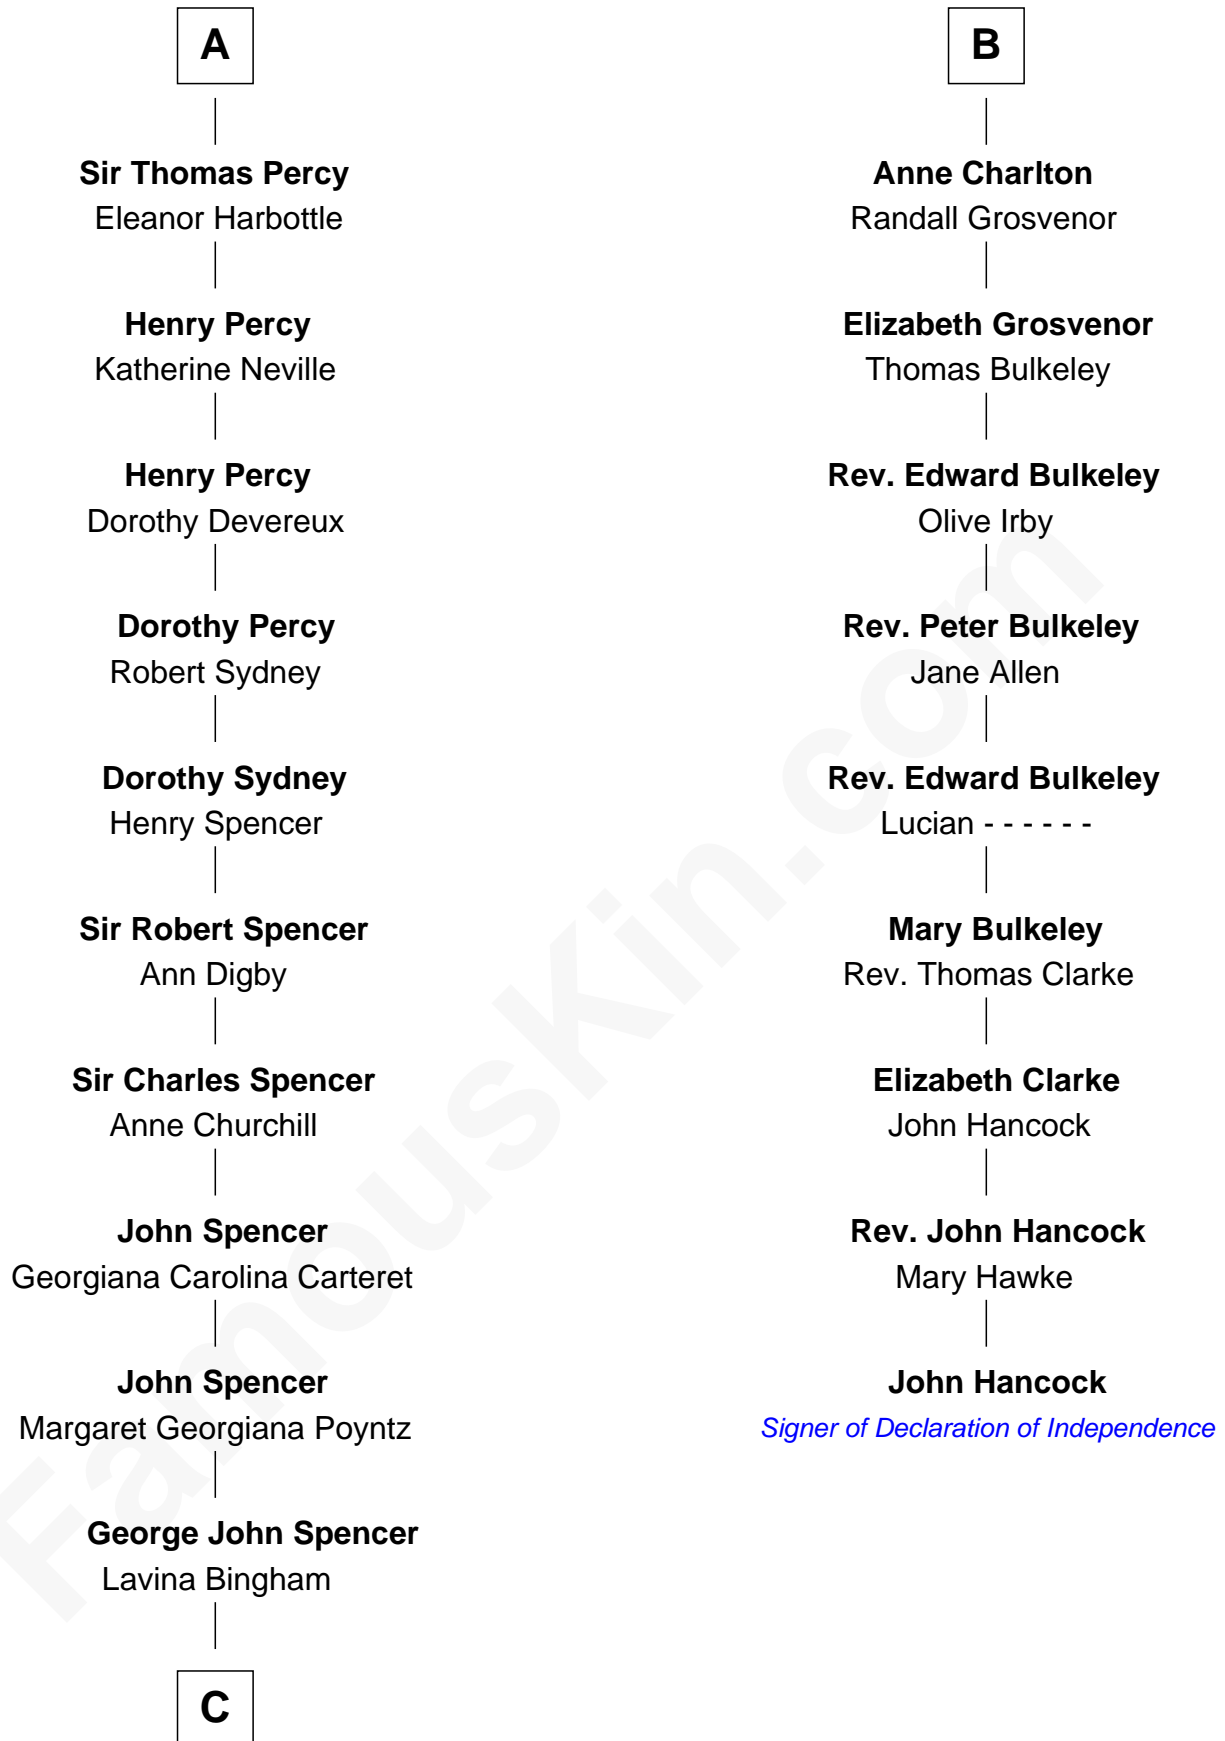

FamousKin.com Relationship Chart of

Princess Diana

Princess of Wales

15th cousin 6 times removed of

John Hancock

Signer of the Declaration of Independence

C

—
Frederick Spencer

Adelaide Horatia Elizabeth Seymour

—
Charles Robert Spencer

Margaret Baring

—
Albert Edward John Spencer

Cynthia Elinor Beatrix Hamilton

—
Edward John Spencer

Frances Ruth Burke Roche

—
Princess Diana