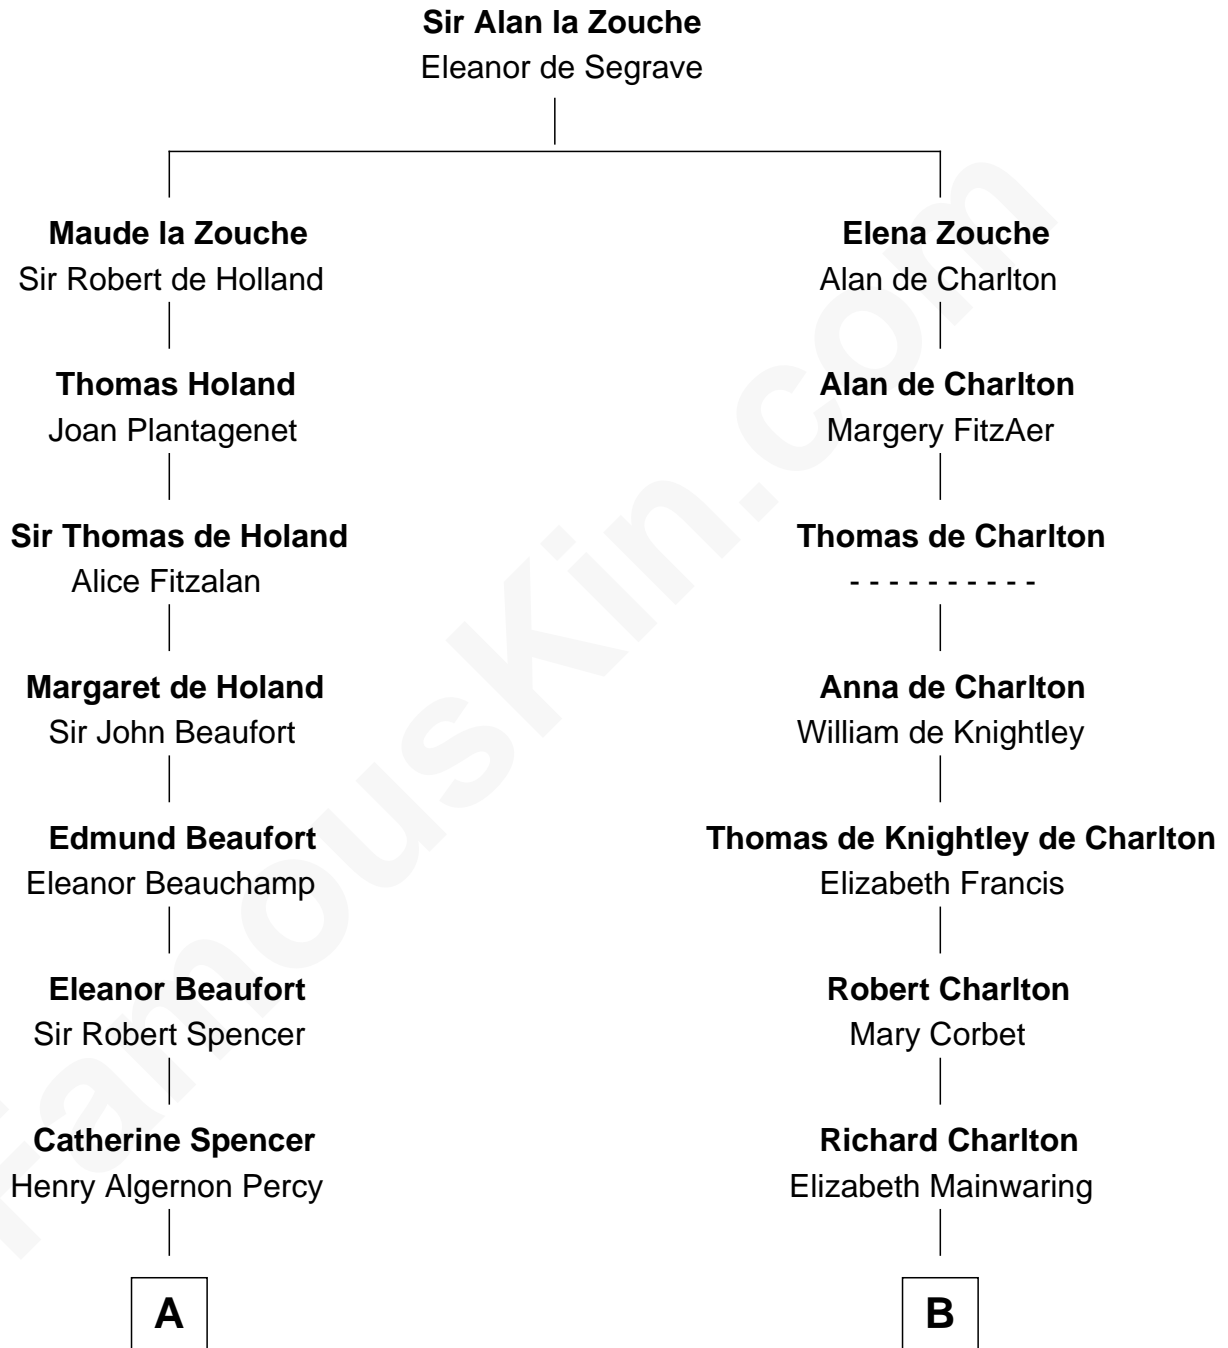

FamousKin.com Relationship Chart of

Princess Diana

Princess of Wales

15th cousin 6 times removed of

John Hancock

Signer of the Declaration of Independence

C

—
Frederick Spencer

Adelaide Horatia Elizabeth Seymour

—
Charles Robert Spencer

Margaret Baring

—
Albert Edward John Spencer

Cynthia Elinor Beatrix Hamilton

—
Edward John Spencer

Frances Ruth Burke Roche

—
Princess Diana

Princess of Wales

FamousKin.com