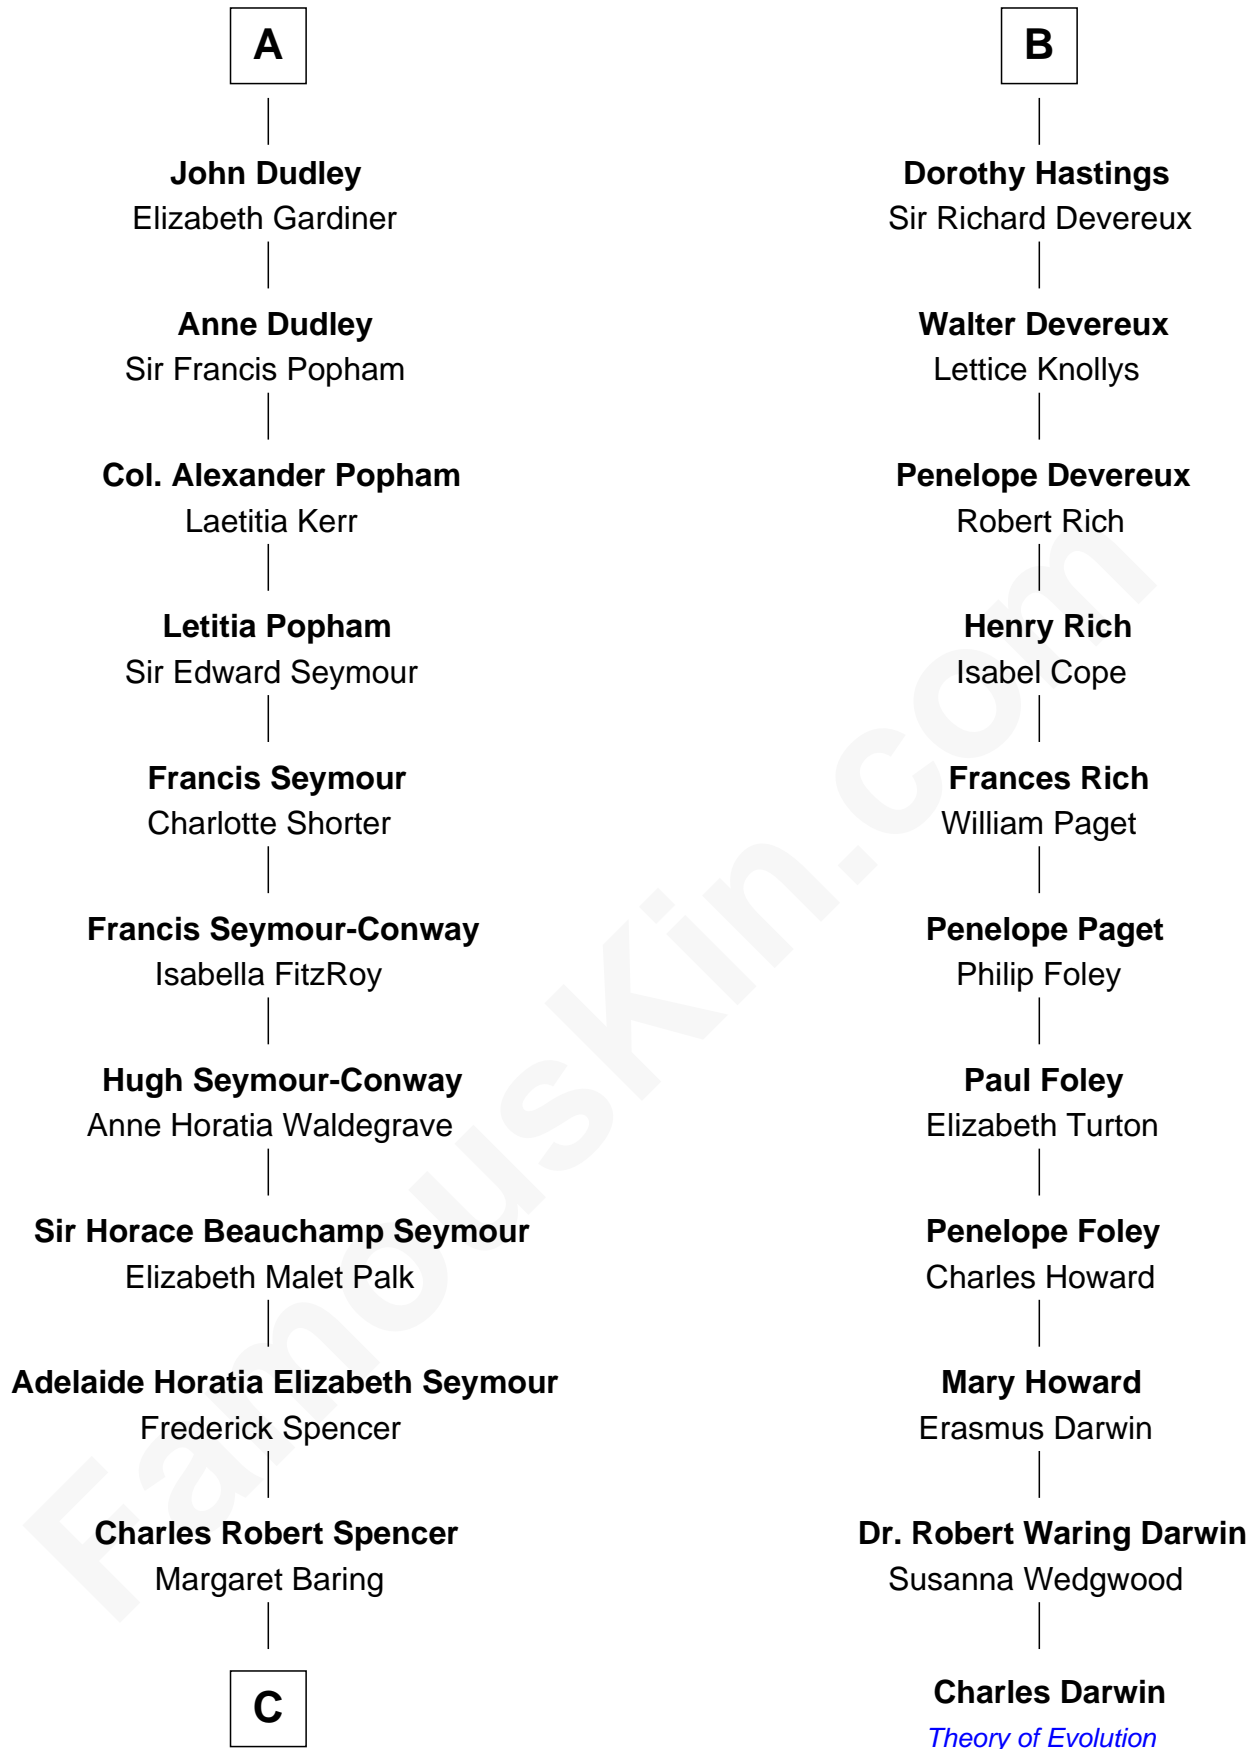

FamousKin.com Relationship Chart of

Princess Diana

Princess of Wales

17th cousin 2 times removed of

Charles Darwin

Theory of Evolution

William de Burgh
Maude of Lancaster

C

—
Albert Edward John Spencer
Cynthia Elinor Beatrix Hamilton

—
Edward John Spencer
Frances Ruth Burke Roche

—
Princess Diana
Princess of Wales

FamousKin.com