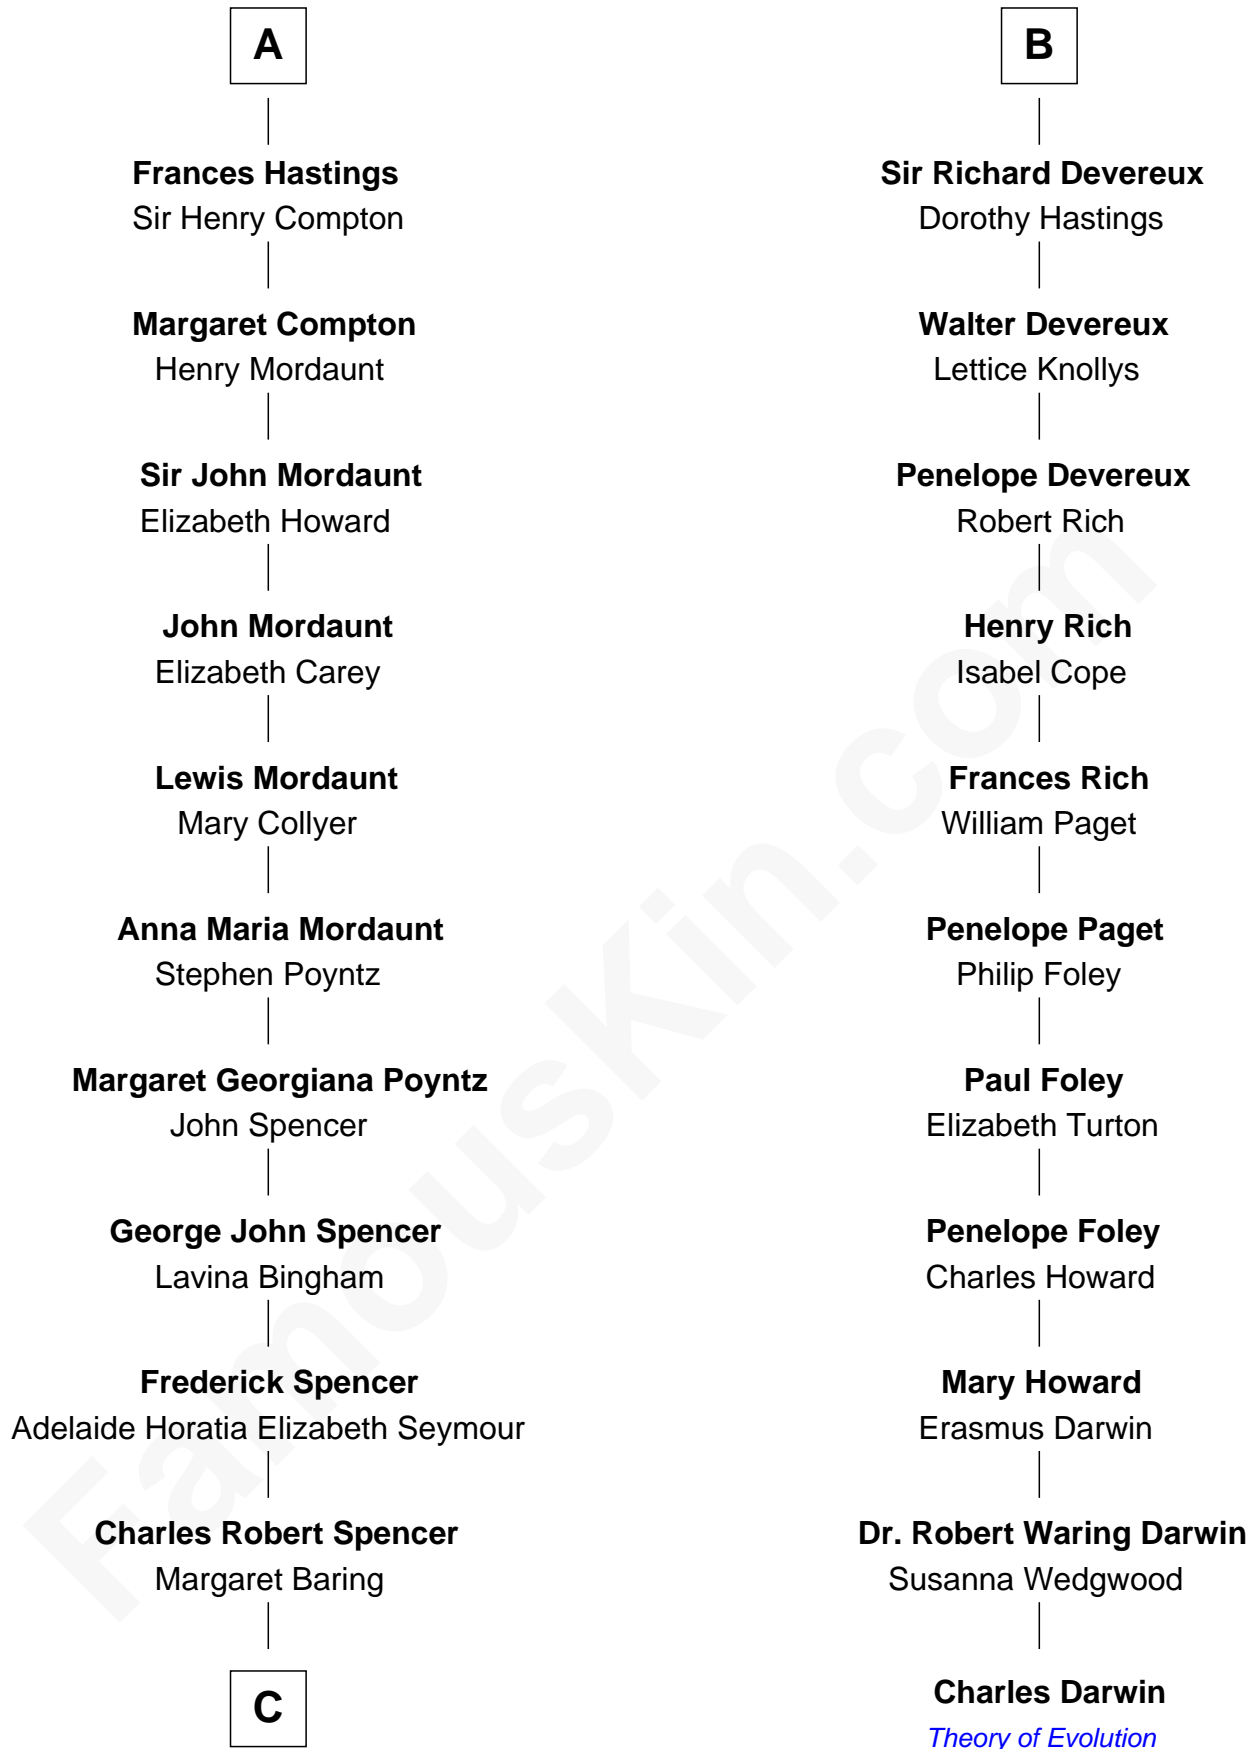

FamousKin.com Relationship Chart of

Princess Diana

Princess of Wales

17th cousin 2 times removed of

Charles Darwin

Theory of Evolution

Sir Henry de Percy

Eleanor de Arundel

C

—
Albert Edward John Spencer
Cynthia Elinor Beatrix Hamilton

—
Edward John Spencer
Frances Ruth Burke Roche

—
Princess Diana
Princess of Wales

FamousKin.com