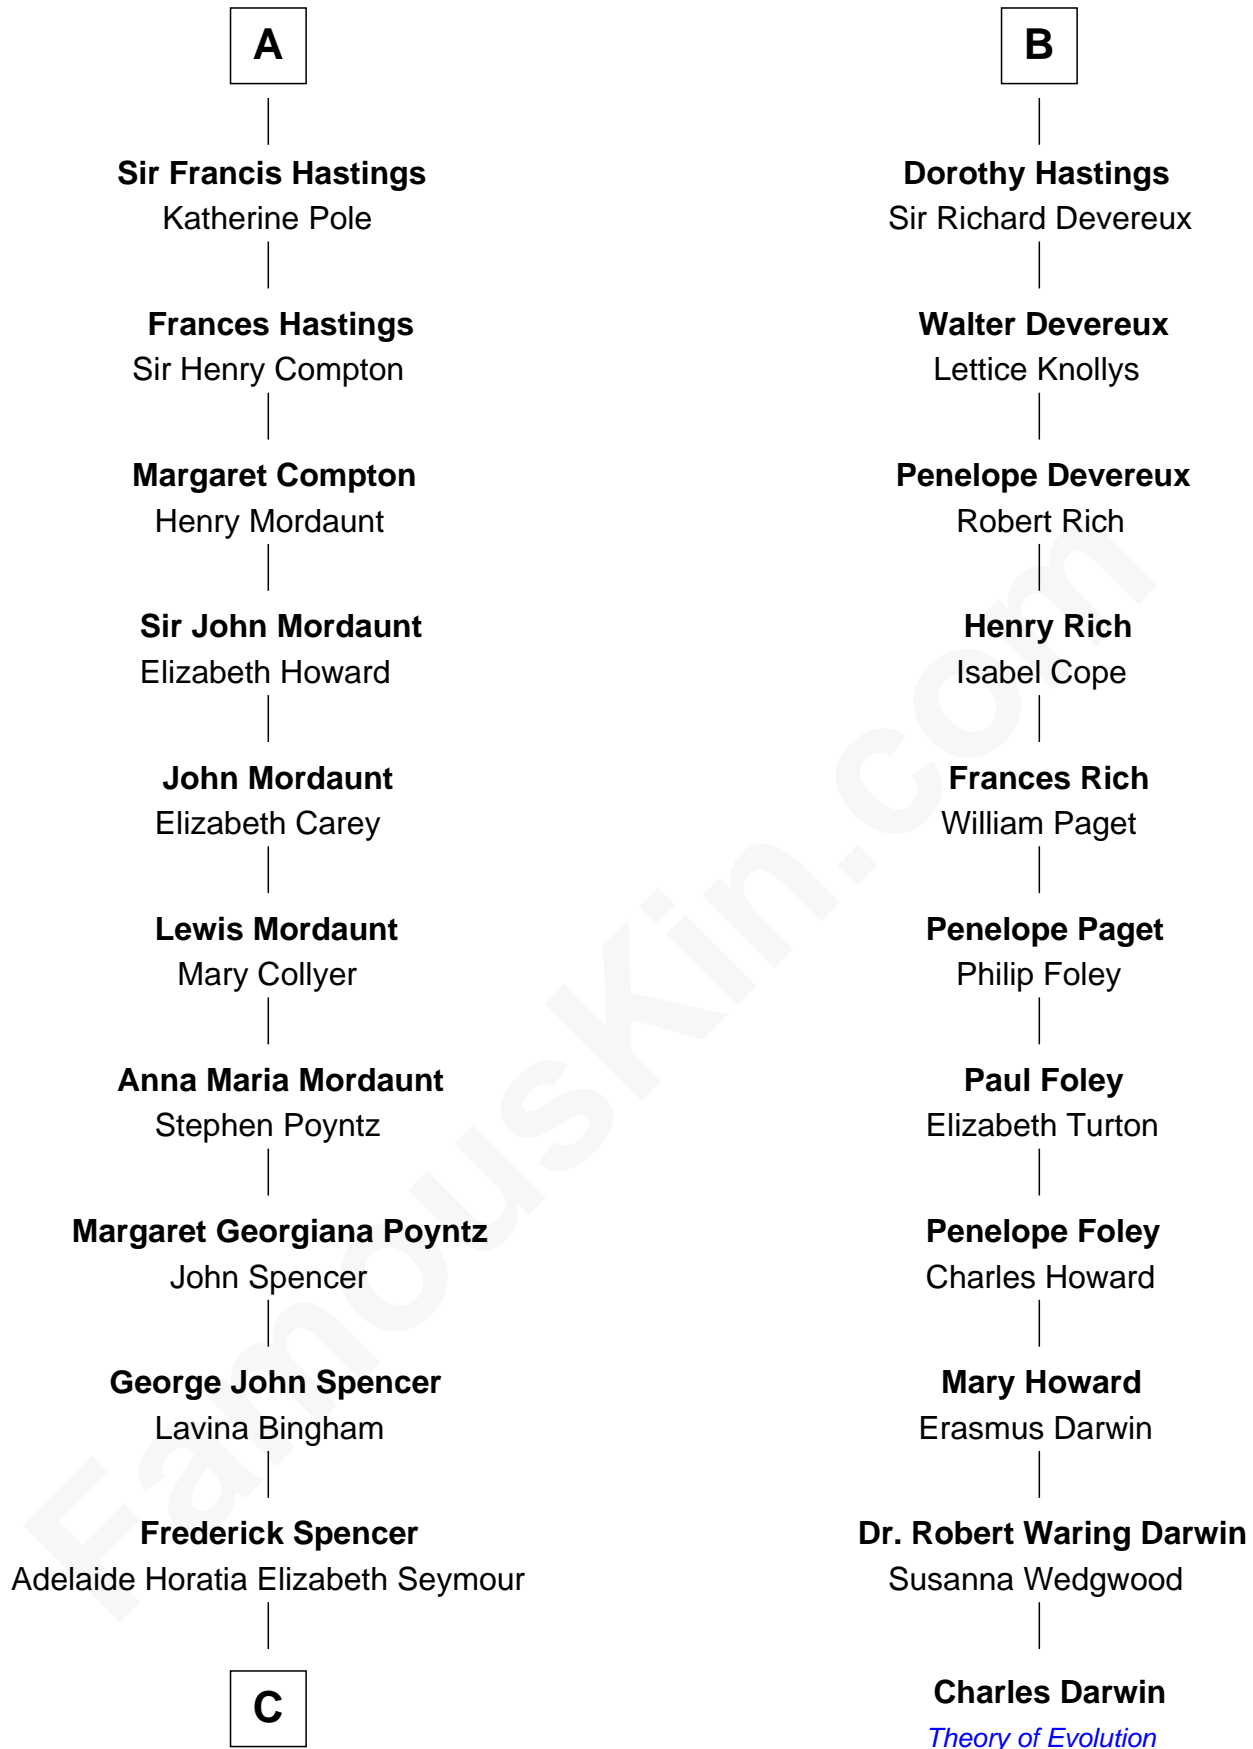

FamousKin.com Relationship Chart of

Princess Diana

Princess of Wales

17th cousin 3 times removed of

Charles Darwin

Theory of Evolution

Sir Adam de Everingham

C

—
Charles Robert Spencer

Margaret Baring

—
Albert Edward John Spencer

Cynthia Elinor Beatrix Hamilton

—
Edward John Spencer

Frances Ruth Burke Roche

—
Princess Diana

Princess of Wales