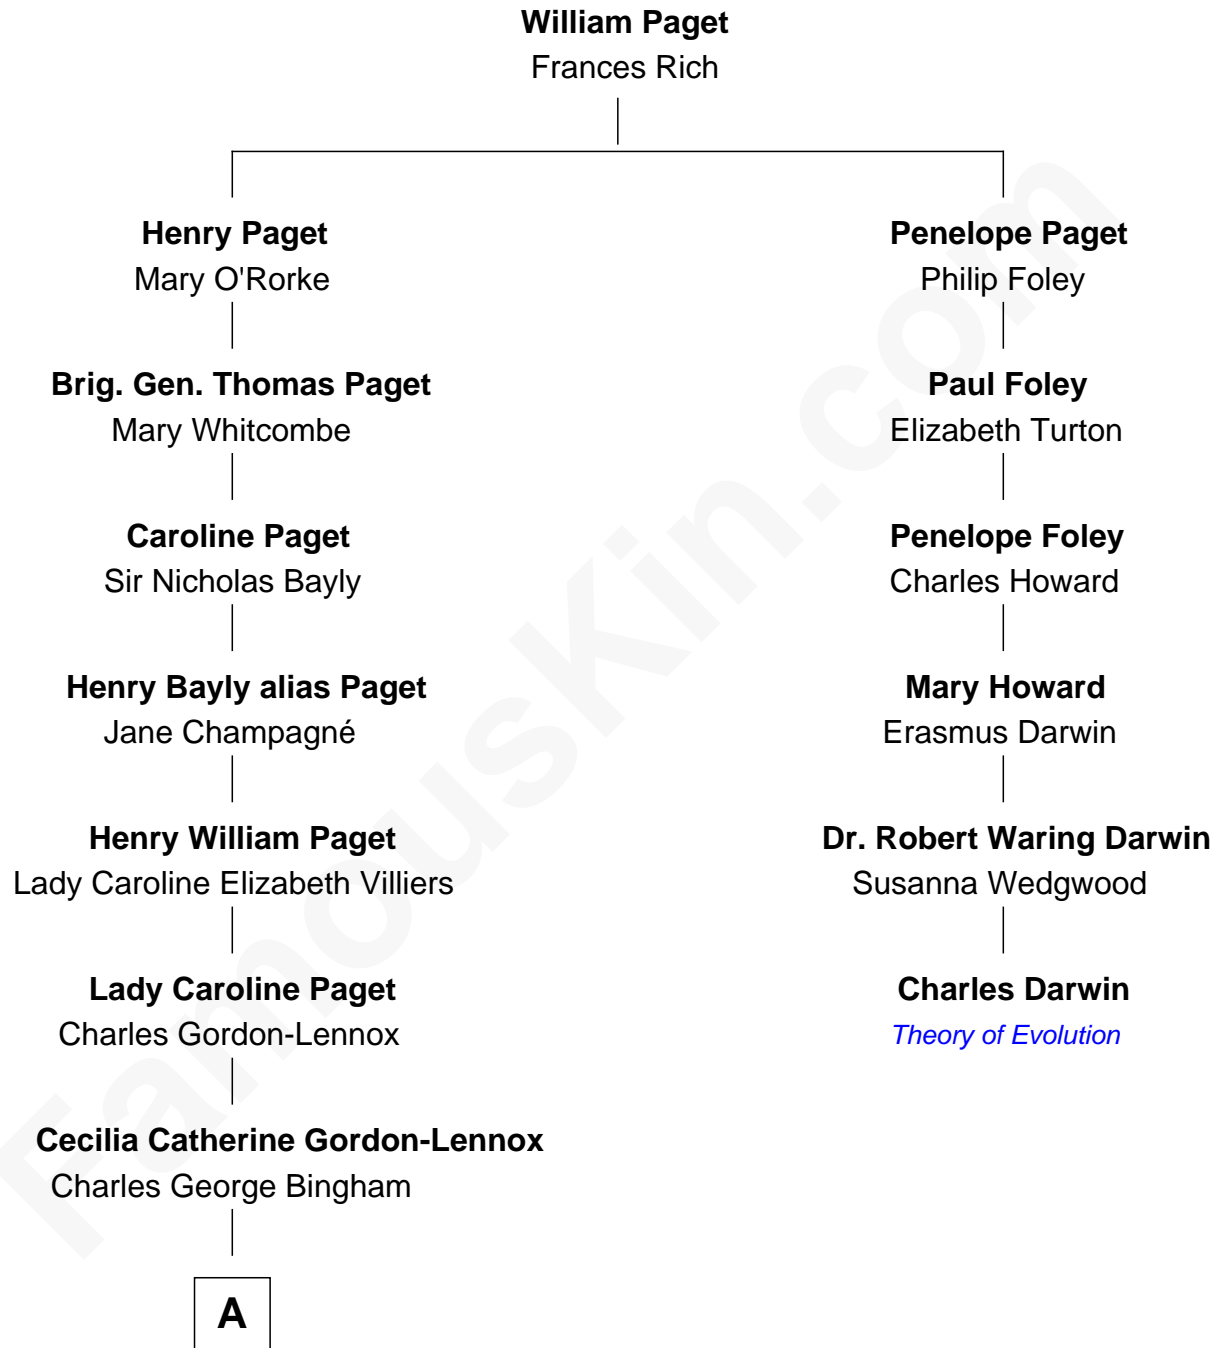

# FamousKin.com Relationship Chart of

**Princess Diana**

*Princess of Wales*

5th cousin 5 times removed of

**Charles Darwin**

*Theory of Evolution*

**A**

—  
**Rosalind Cecilia Caroline Bingham**

James Albert Edward Hamilton

—  
**Cynthia Elinor Beatrix Hamilton**

Albert Edward John Spencer

—  
**Edward John Spencer**

Frances Ruth Burke Roche

—  
**Princess Diana**

*Princess of Wales*

FamousKin.com