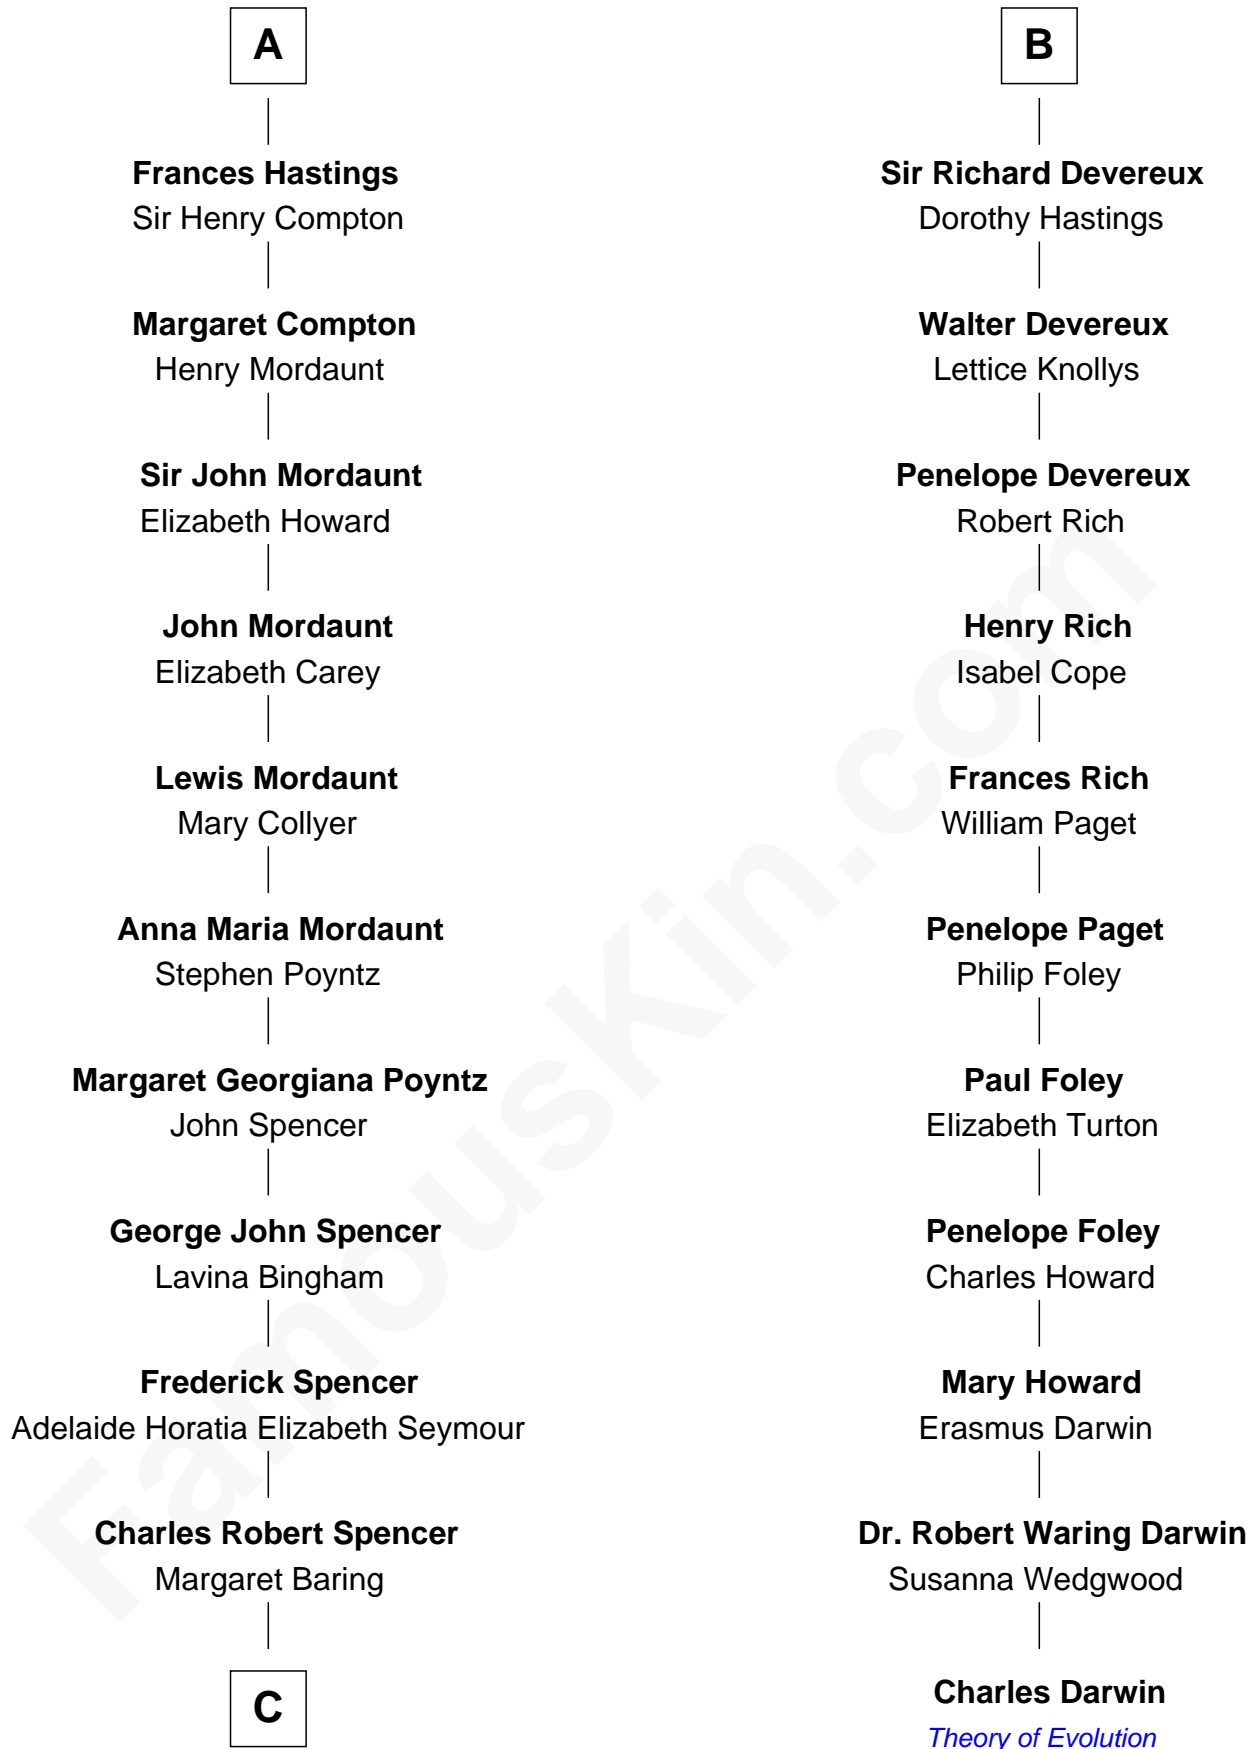

FamousKin.com Relationship Chart of

Princess Diana

Princess of Wales

17th cousin 2 times removed of

Charles Darwin

Theory of Evolution

Sir Ranulph de Neville

Euphemia de Clavering

C

—
Albert Edward John Spencer
Cynthia Elinor Beatrix Hamilton

—
Edward John Spencer
Frances Ruth Burke Roche

—
Princess Diana
Princess of Wales

FamousKin.com