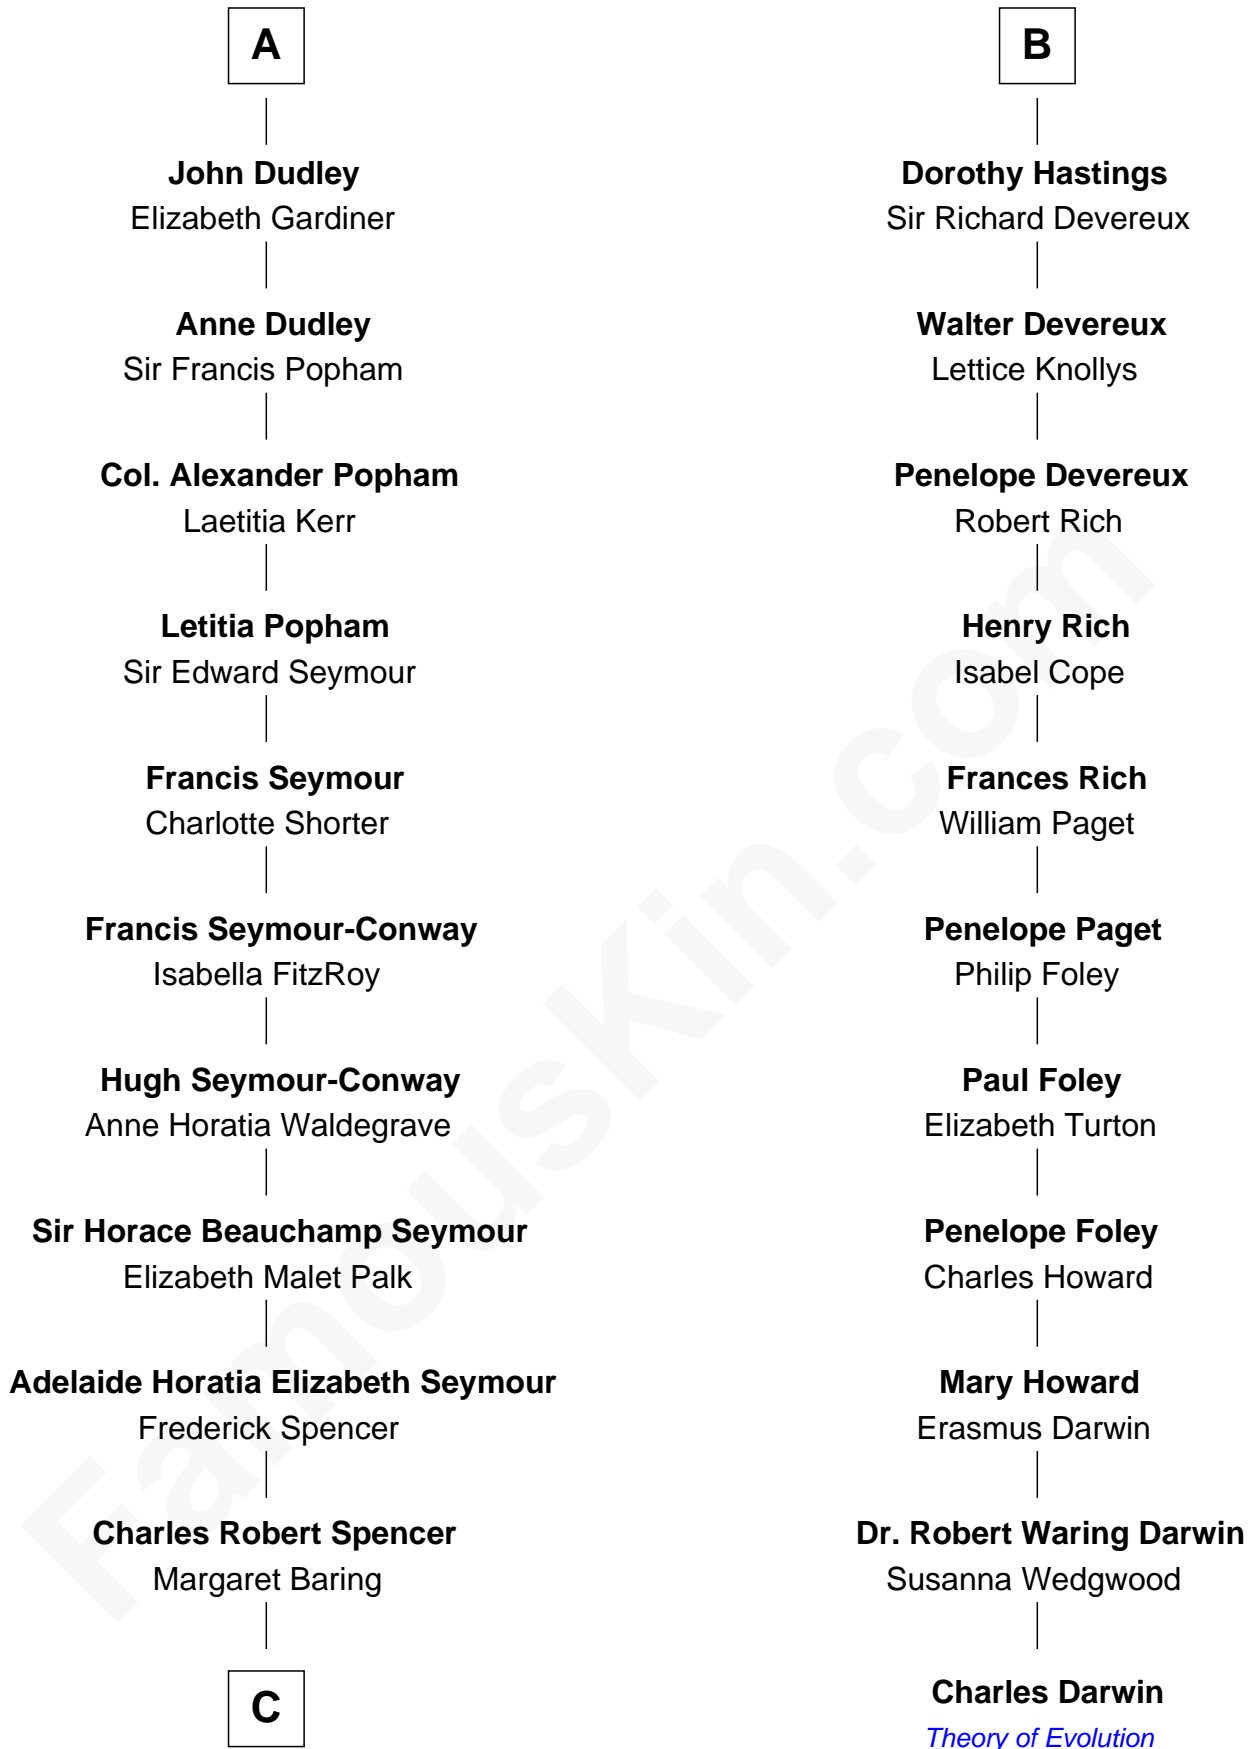

# FamousKin.com Relationship Chart of

**Princess Diana**

*Princess of Wales*

17th cousin 2 times removed of

**Charles Darwin**

*Theory of Evolution*

**William de Montagu**  
Katherine de Grandison

**Philippa de Montagu**  
Sir Roger de Mortimer

**A**

**Philippa de Montagu**  
Sir Roger de Mortimer

**Edmund Mortimer**  
Philippa Plantagenet

**Elizabeth Mortimer**  
Sir Henry Percy

**Sir Henry Percy**  
Eleanor Neville

**Anne Percy**  
Sir Thomas Hungerford

**Mary Hungerford**  
Sir Edward Hastings

**Sir George Hastings**  
Anne Stafford

**B**

**C**

**Albert Edward John Spencer**  
Cynthia Elinor Beatrix Hamilton

**Edward John Spencer**  
Frances Ruth Burke Roche

**Princess Diana**  
*Princess of Wales*

FamousKin.com