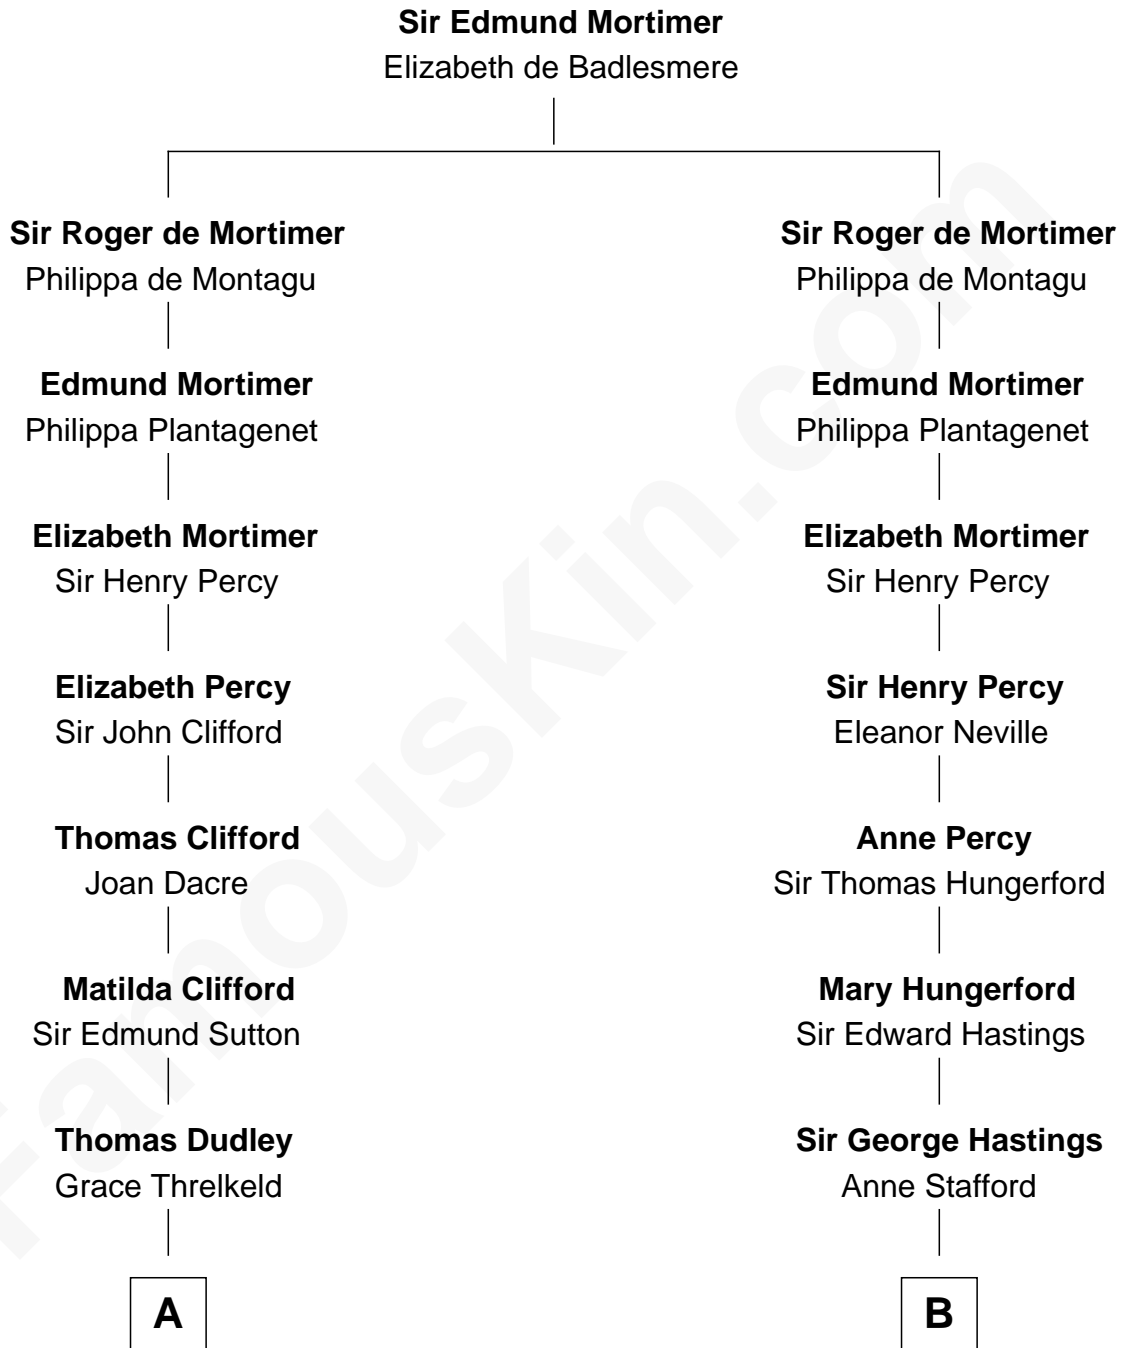

FamousKin.com Relationship Chart of

Princess Diana

Princess of Wales

17th cousin 2 times removed of

Charles Darwin

Theory of Evolution

C

—
Albert Edward John Spencer
Cynthia Elinor Beatrix Hamilton

—
Edward John Spencer
Frances Ruth Burke Roche

—
Princess Diana
Princess of Wales

FamousKin.com