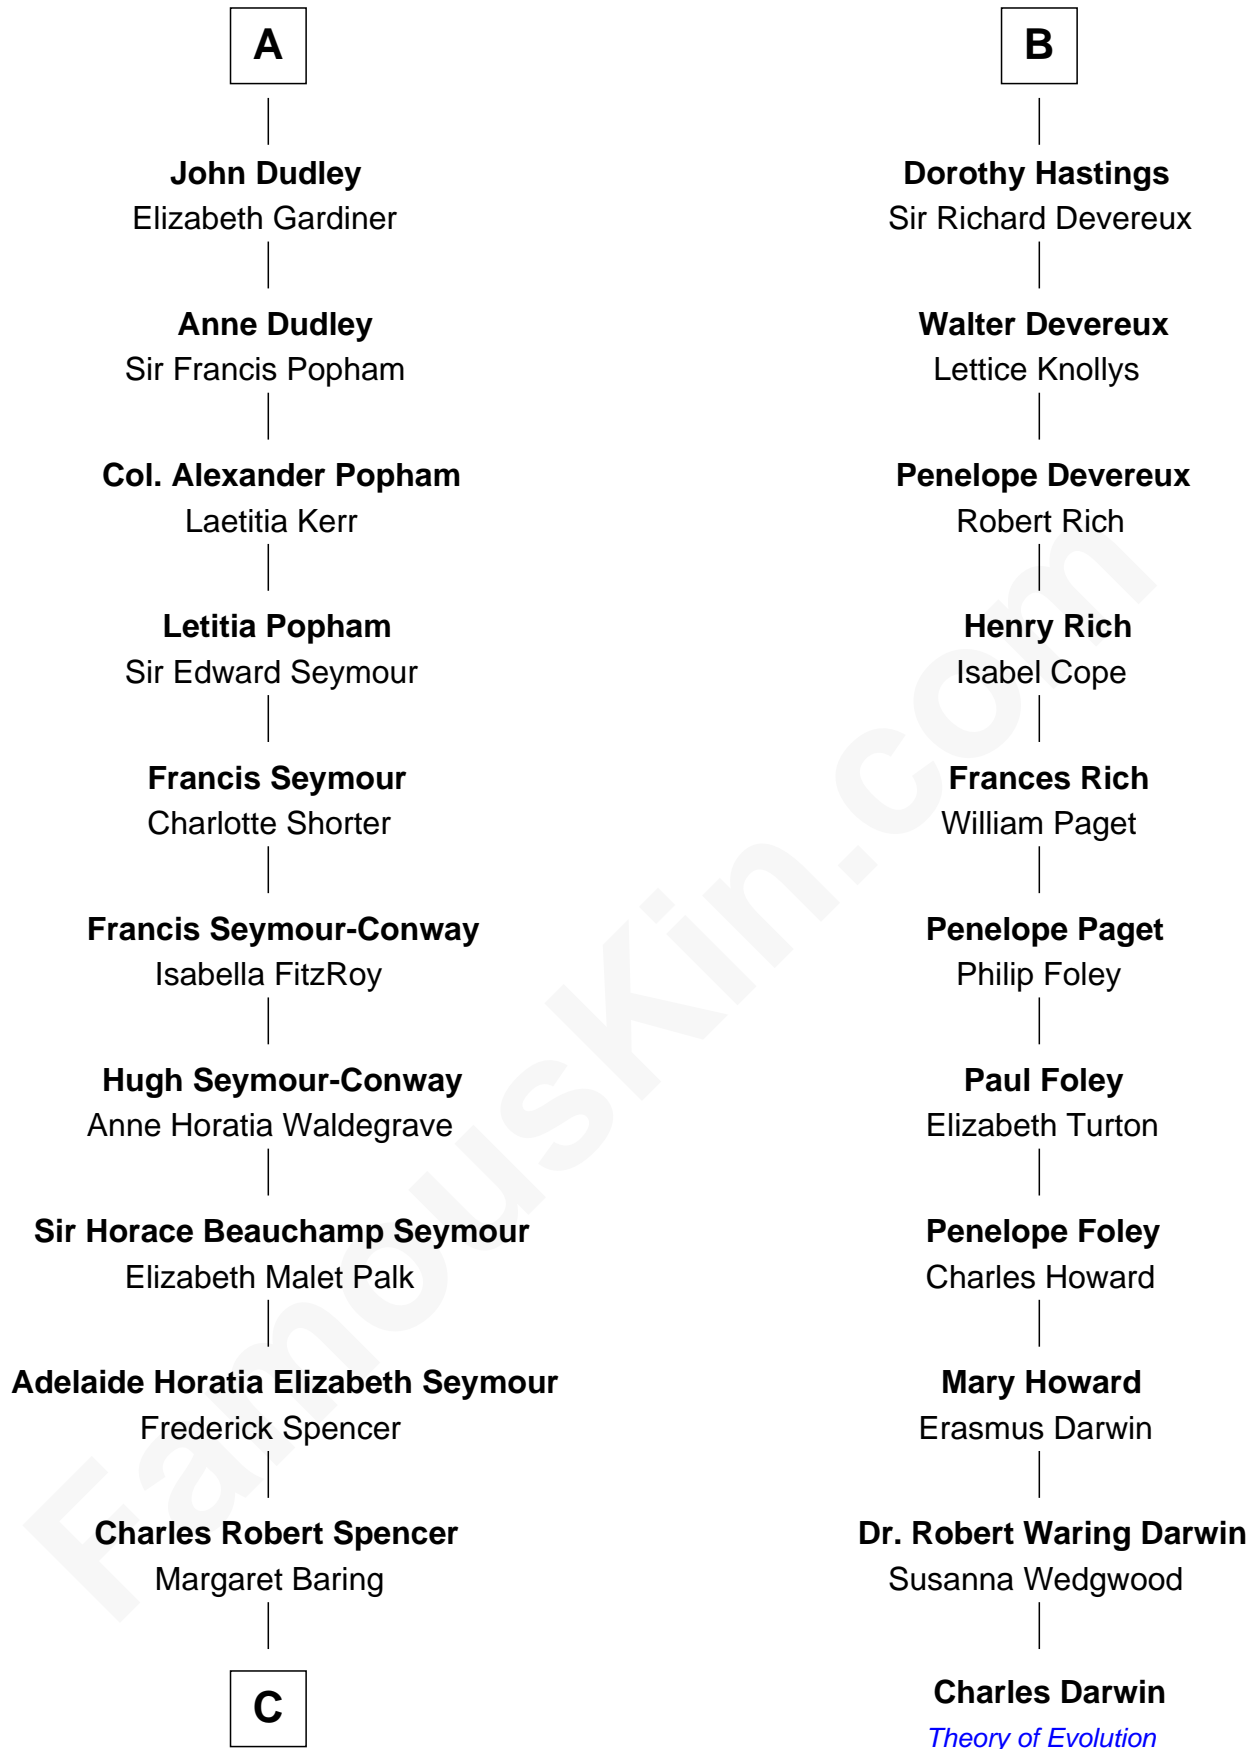

FamousKin.com Relationship Chart of

Princess Diana

Princess of Wales

17th cousin 2 times removed of

Charles Darwin

Theory of Evolution

C

—
Albert Edward John Spencer
Cynthia Elinor Beatrix Hamilton

—
Edward John Spencer
Frances Ruth Burke Roche

—
Princess Diana
Princess of Wales

FamousKin.com