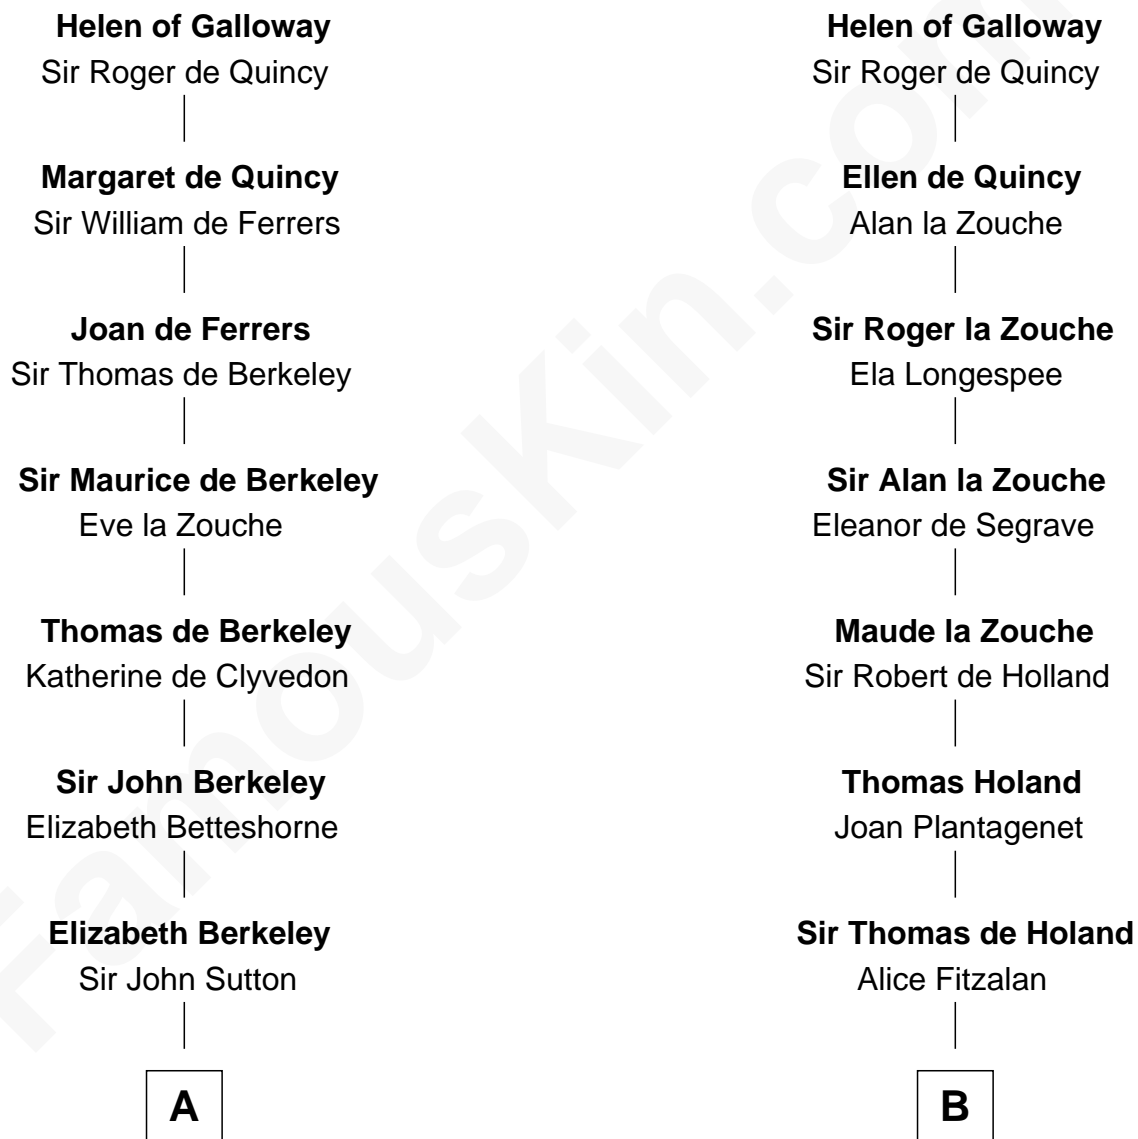

FamousKin.com Relationship Chart of

Princess Diana

Princess of Wales

21st cousin of

Charles Darwin

Theory of Evolution

Alan of Galloway

Helen de l'Isle

C

Adelaide Horatia Elizabeth Seymour

Frederick Spencer

Charles Robert Spencer

Margaret Baring

Albert Edward John Spencer

Cynthia Elinor Beatrix Hamilton

Edward John Spencer