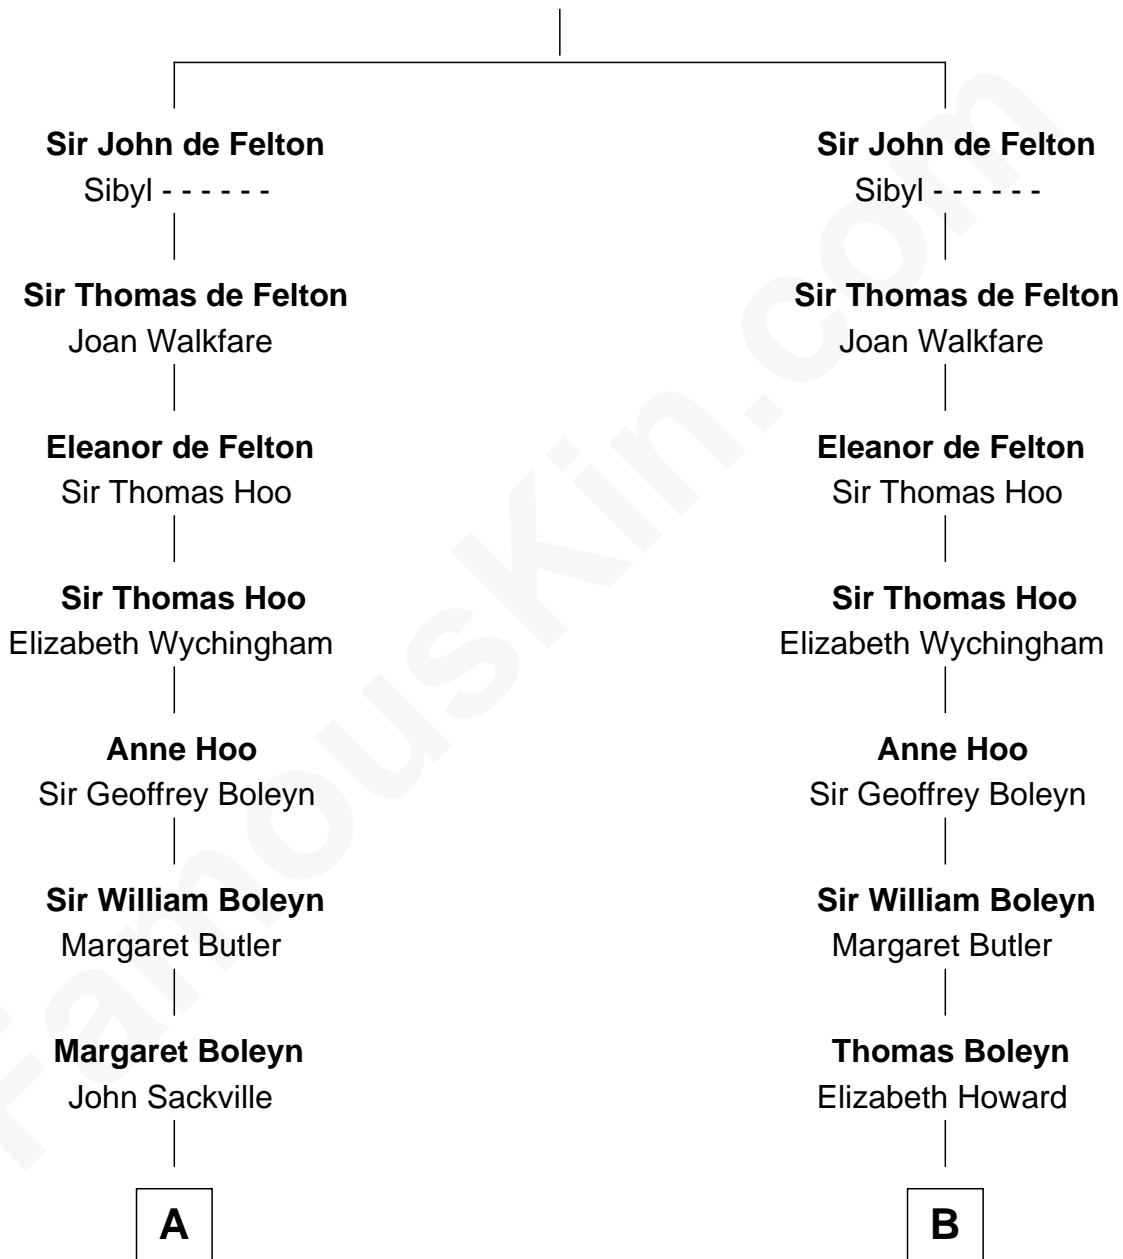

# FamousKin.com Relationship Chart of

**Princess Diana**

*Princess of Wales*

17th cousin 3 times removed of

**Charles Darwin**

*Theory of Evolution*

**Robert de Felton**  
Hawise le Strange

**C**

—  
**Charles Robert Spencer**

Margaret Baring

—  
**Albert Edward John Spencer**

Cynthia Elinor Beatrix Hamilton

—  
**Edward John Spencer**

Frances Ruth Burke Roche

—  
**Princess Diana**

*Princess of Wales*