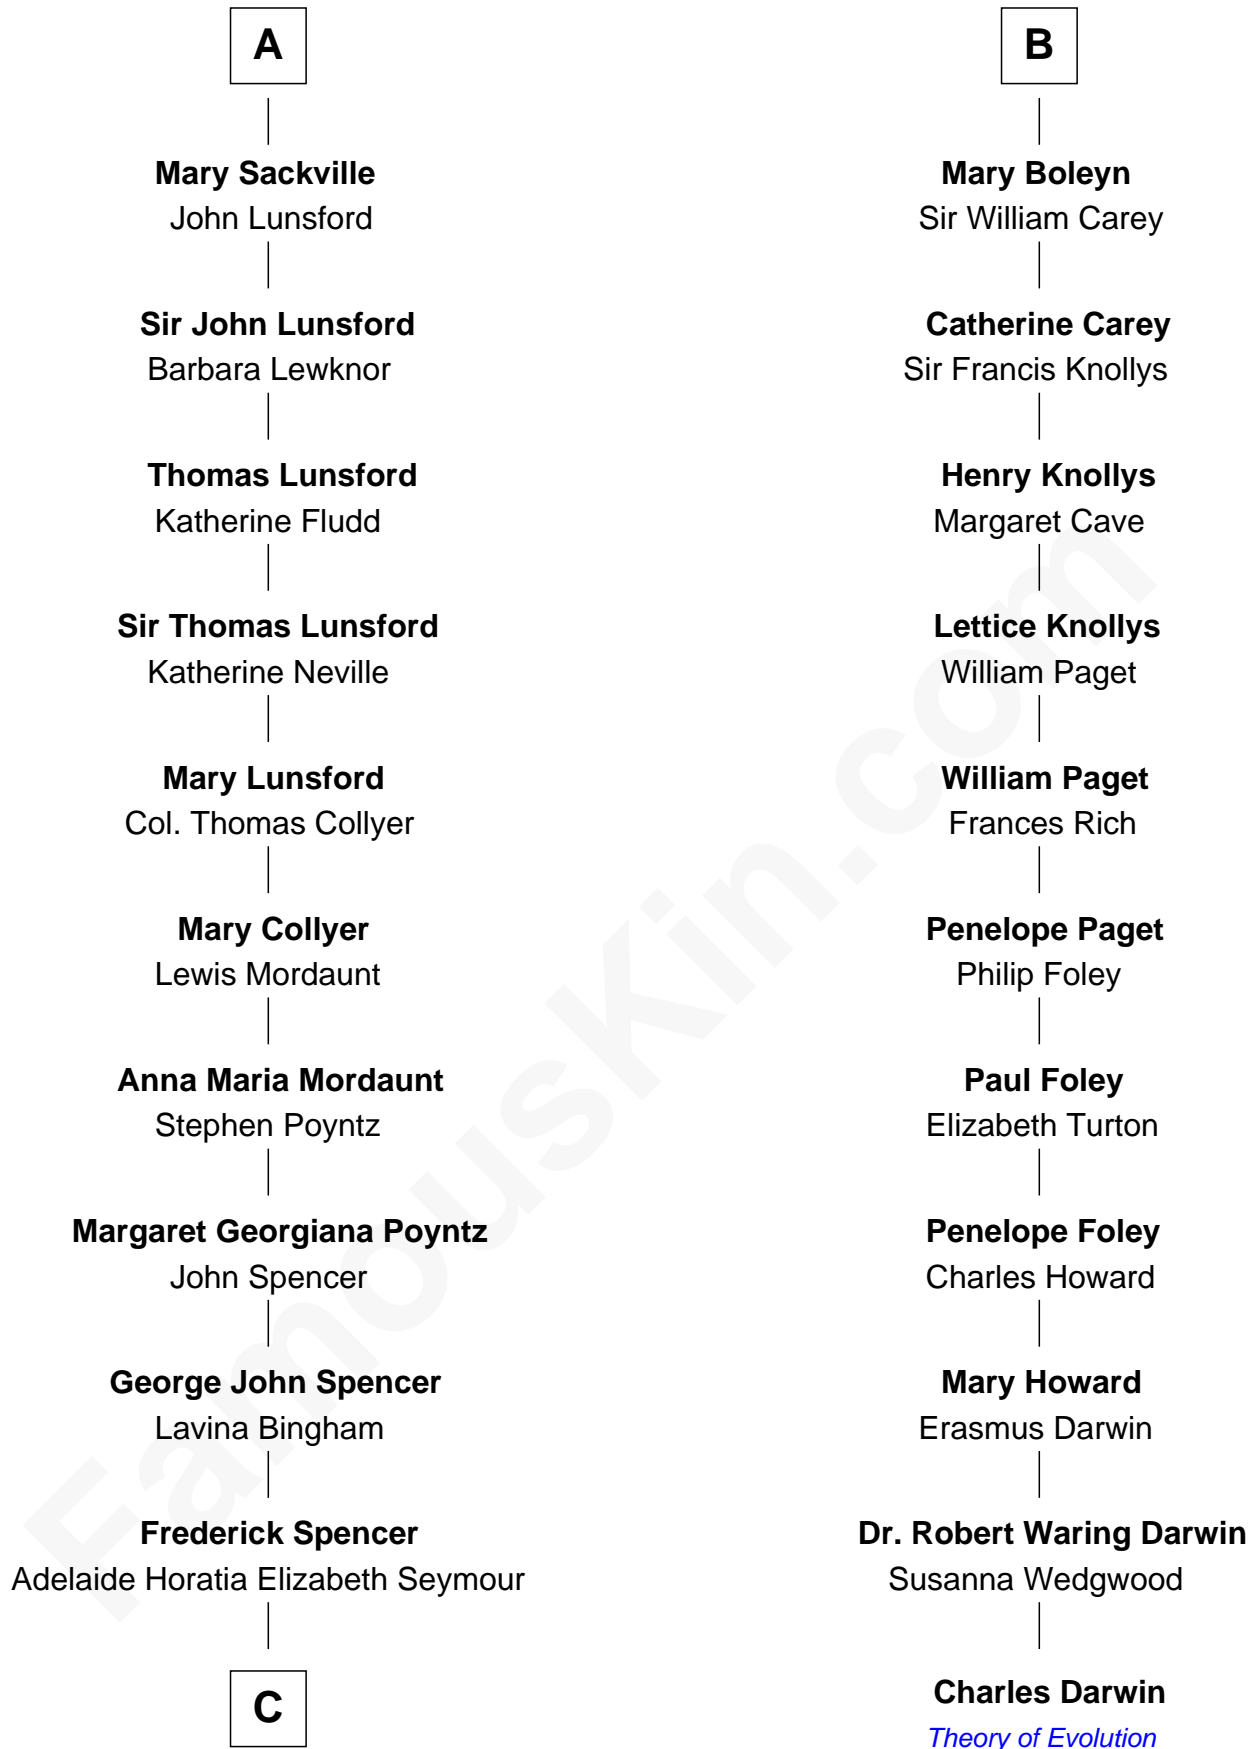

# FamousKin.com Relationship Chart of

**Princess Diana**

*Princess of Wales*

17th cousin 3 times removed of

**Charles Darwin**

*Theory of Evolution*

**Robert de Felton**  
Hawise le Strange

**C**

—  
**Charles Robert Spencer**

Margaret Baring

—  
**Albert Edward John Spencer**

Cynthia Elinor Beatrix Hamilton

—  
**Edward John Spencer**

Frances Ruth Burke Roche

—  
**Princess Diana**

*Princess of Wales*