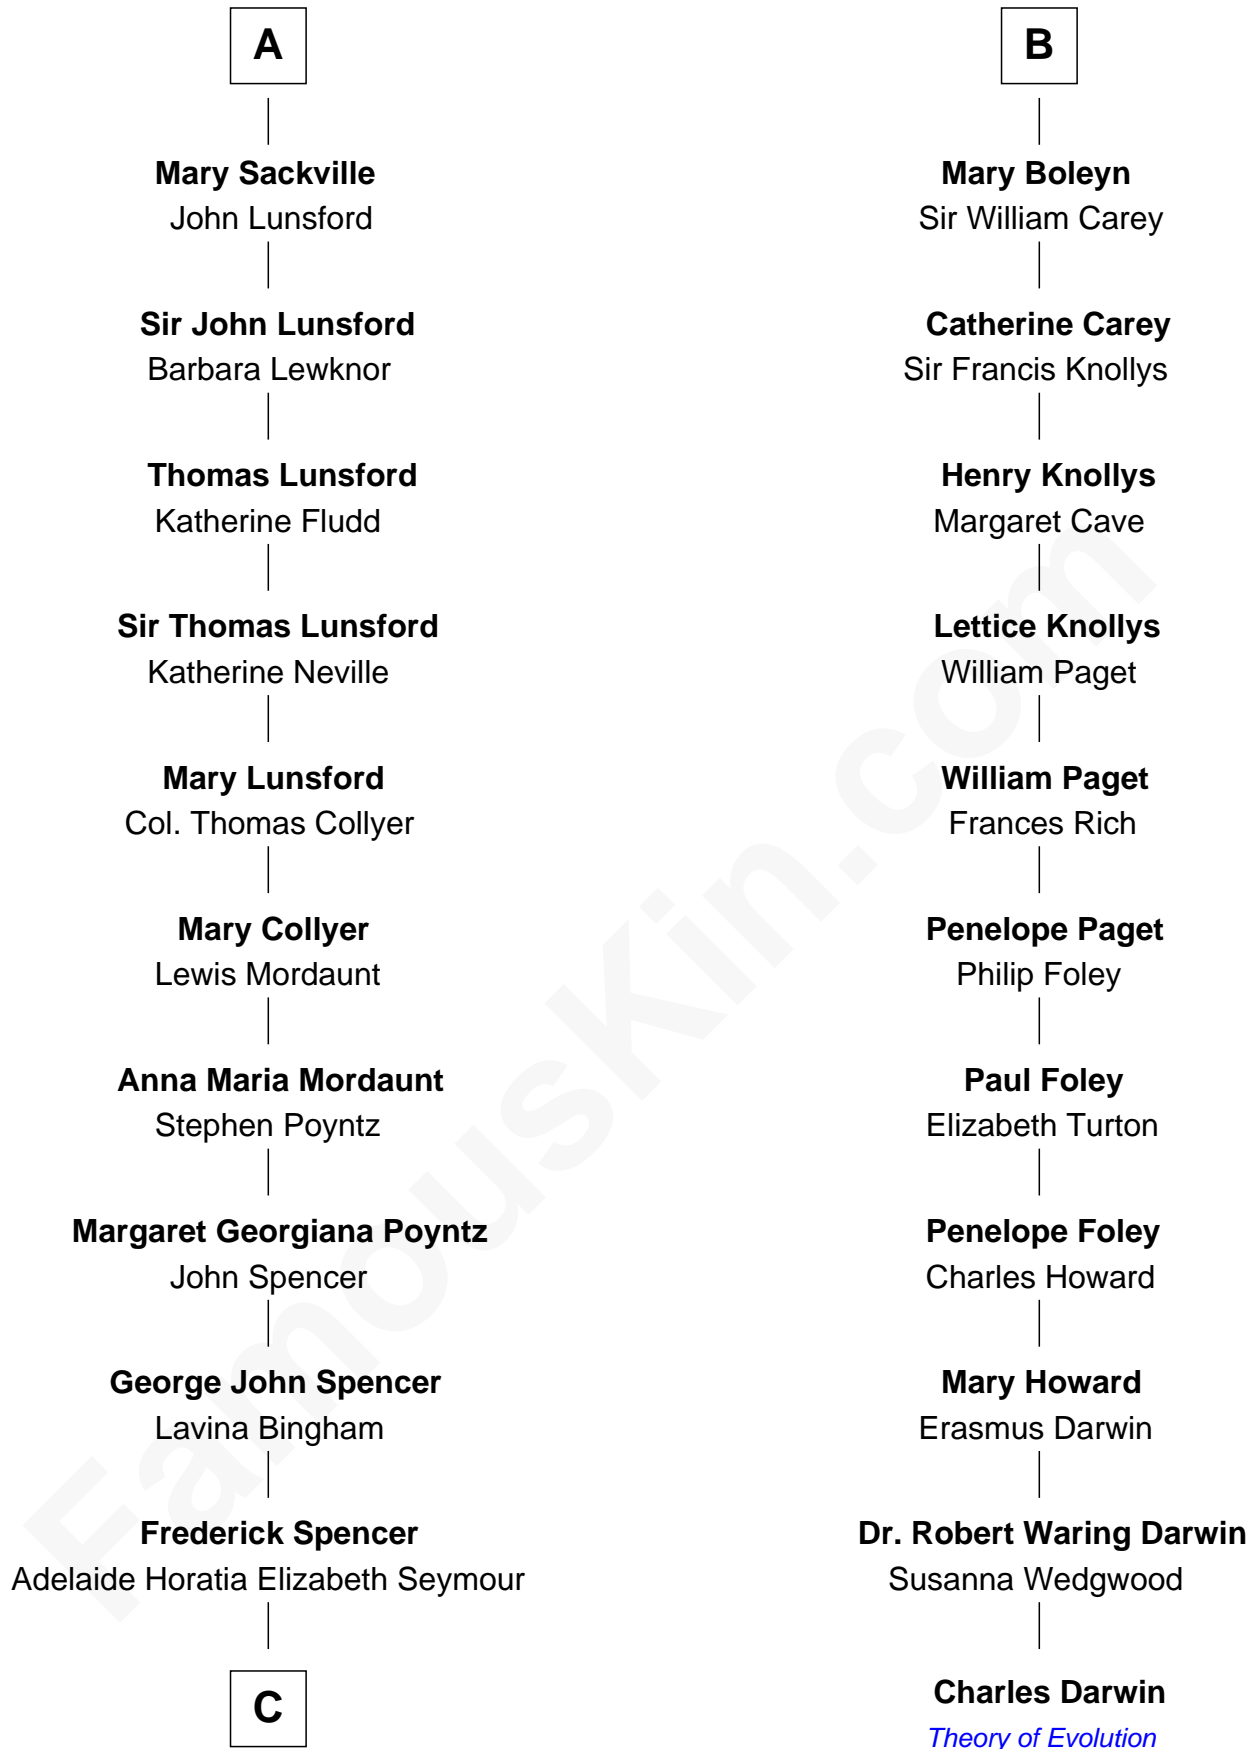

# FamousKin.com Relationship Chart of

**Princess Diana**

*Princess of Wales*

17th cousin 3 times removed of

**Charles Darwin**

*Theory of Evolution*

**Sir Richard de Burgh**

Margaret - - - - -

**C**

—  
**Charles Robert Spencer**

Margaret Baring

—  
**Albert Edward John Spencer**

Cynthia Elinor Beatrix Hamilton

—  
**Edward John Spencer**

Frances Ruth Burke Roche

—  
**Princess Diana**

*Princess of Wales*

FamousKin.com