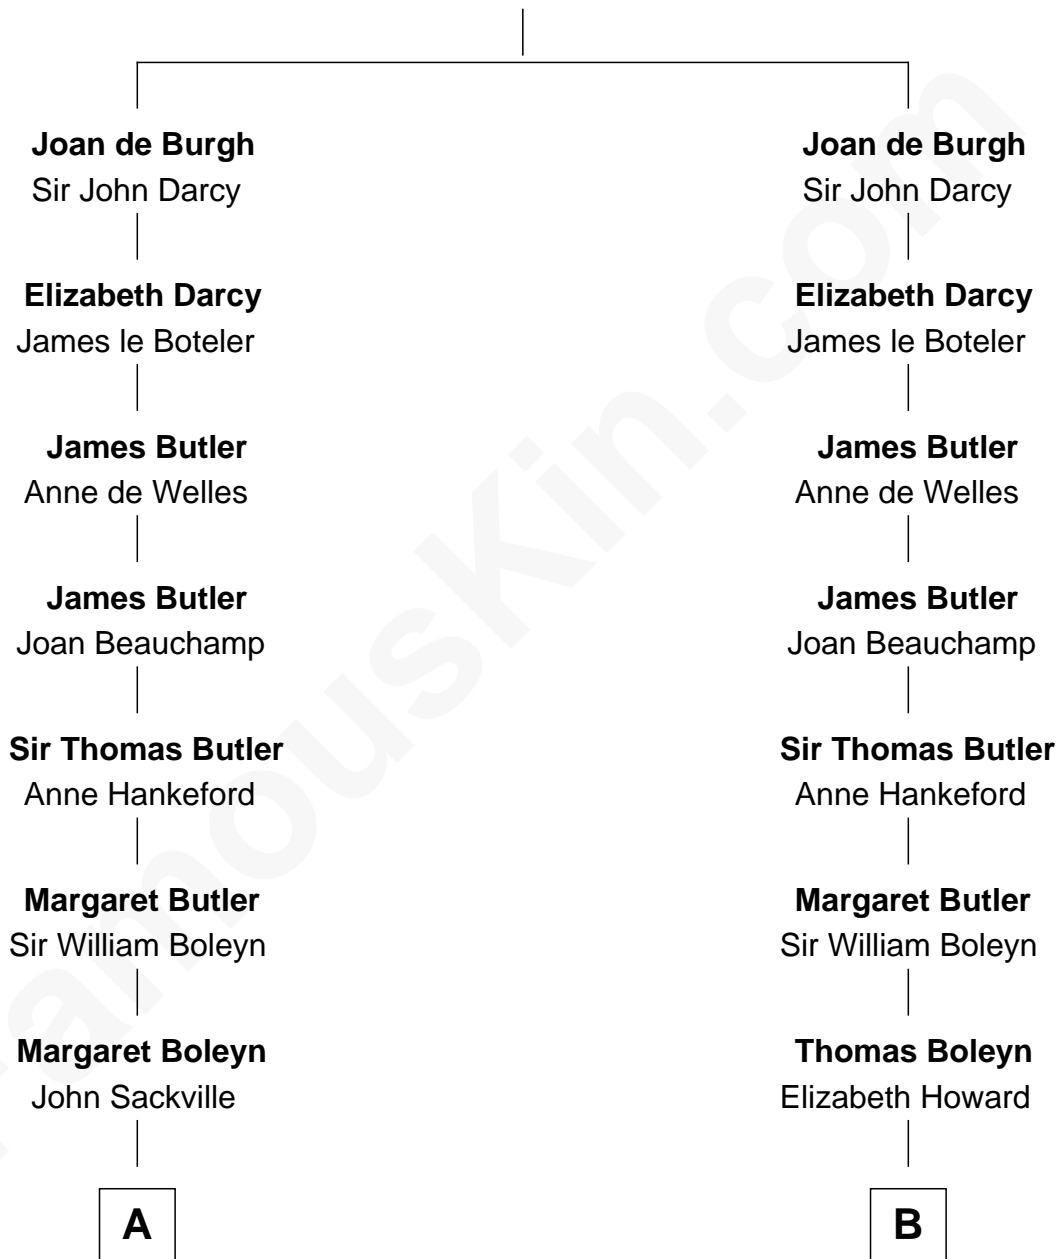

# FamousKin.com Relationship Chart of

**Princess Diana**

*Princess of Wales*

17th cousin 3 times removed of

**Charles Darwin**

*Theory of Evolution*

**Sir Richard de Burgh**

Margaret - - - - -

**C**

—  
**Charles Robert Spencer**

Margaret Baring

—  
**Albert Edward John Spencer**

Cynthia Elinor Beatrix Hamilton

—  
**Edward John Spencer**

Frances Ruth Burke Roche

—  
**Princess Diana**

*Princess of Wales*

FamousKin.com