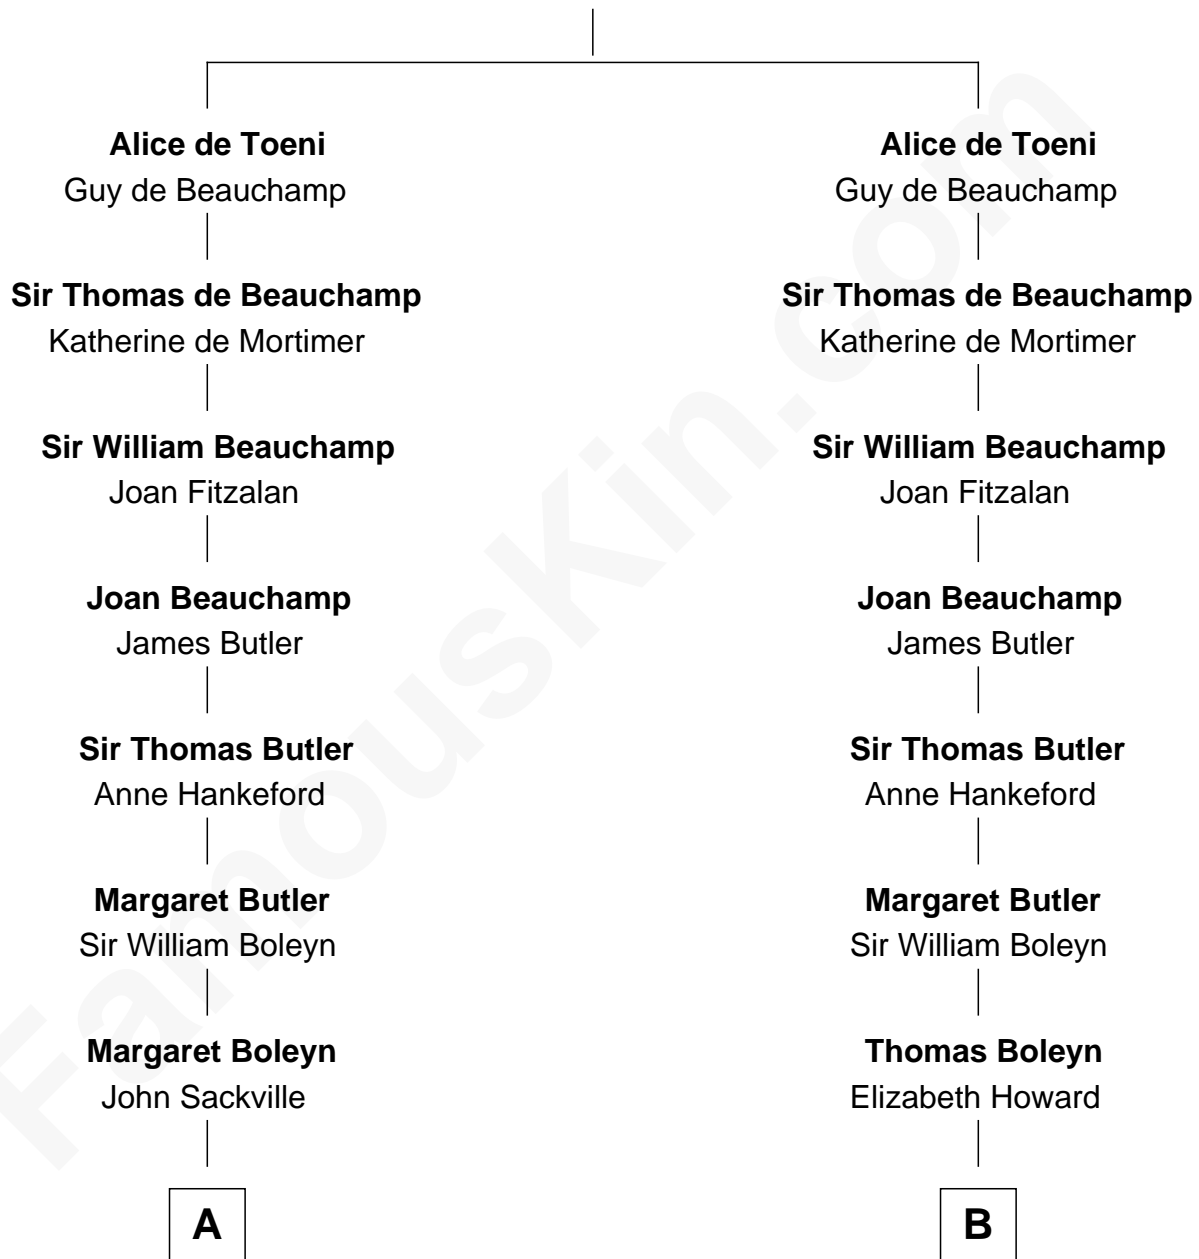

FamousKin.com Relationship Chart of

Princess Diana

Princess of Wales

17th cousin 3 times removed of

Charles Darwin

Theory of Evolution

Ralph VII de Toeni

Mary - - - - -

C

—
Charles Robert Spencer

Margaret Baring

—
Albert Edward John Spencer

Cynthia Elinor Beatrix Hamilton

—
Edward John Spencer

Frances Ruth Burke Roche

—
Princess Diana

Princess of Wales

FamousKin.com