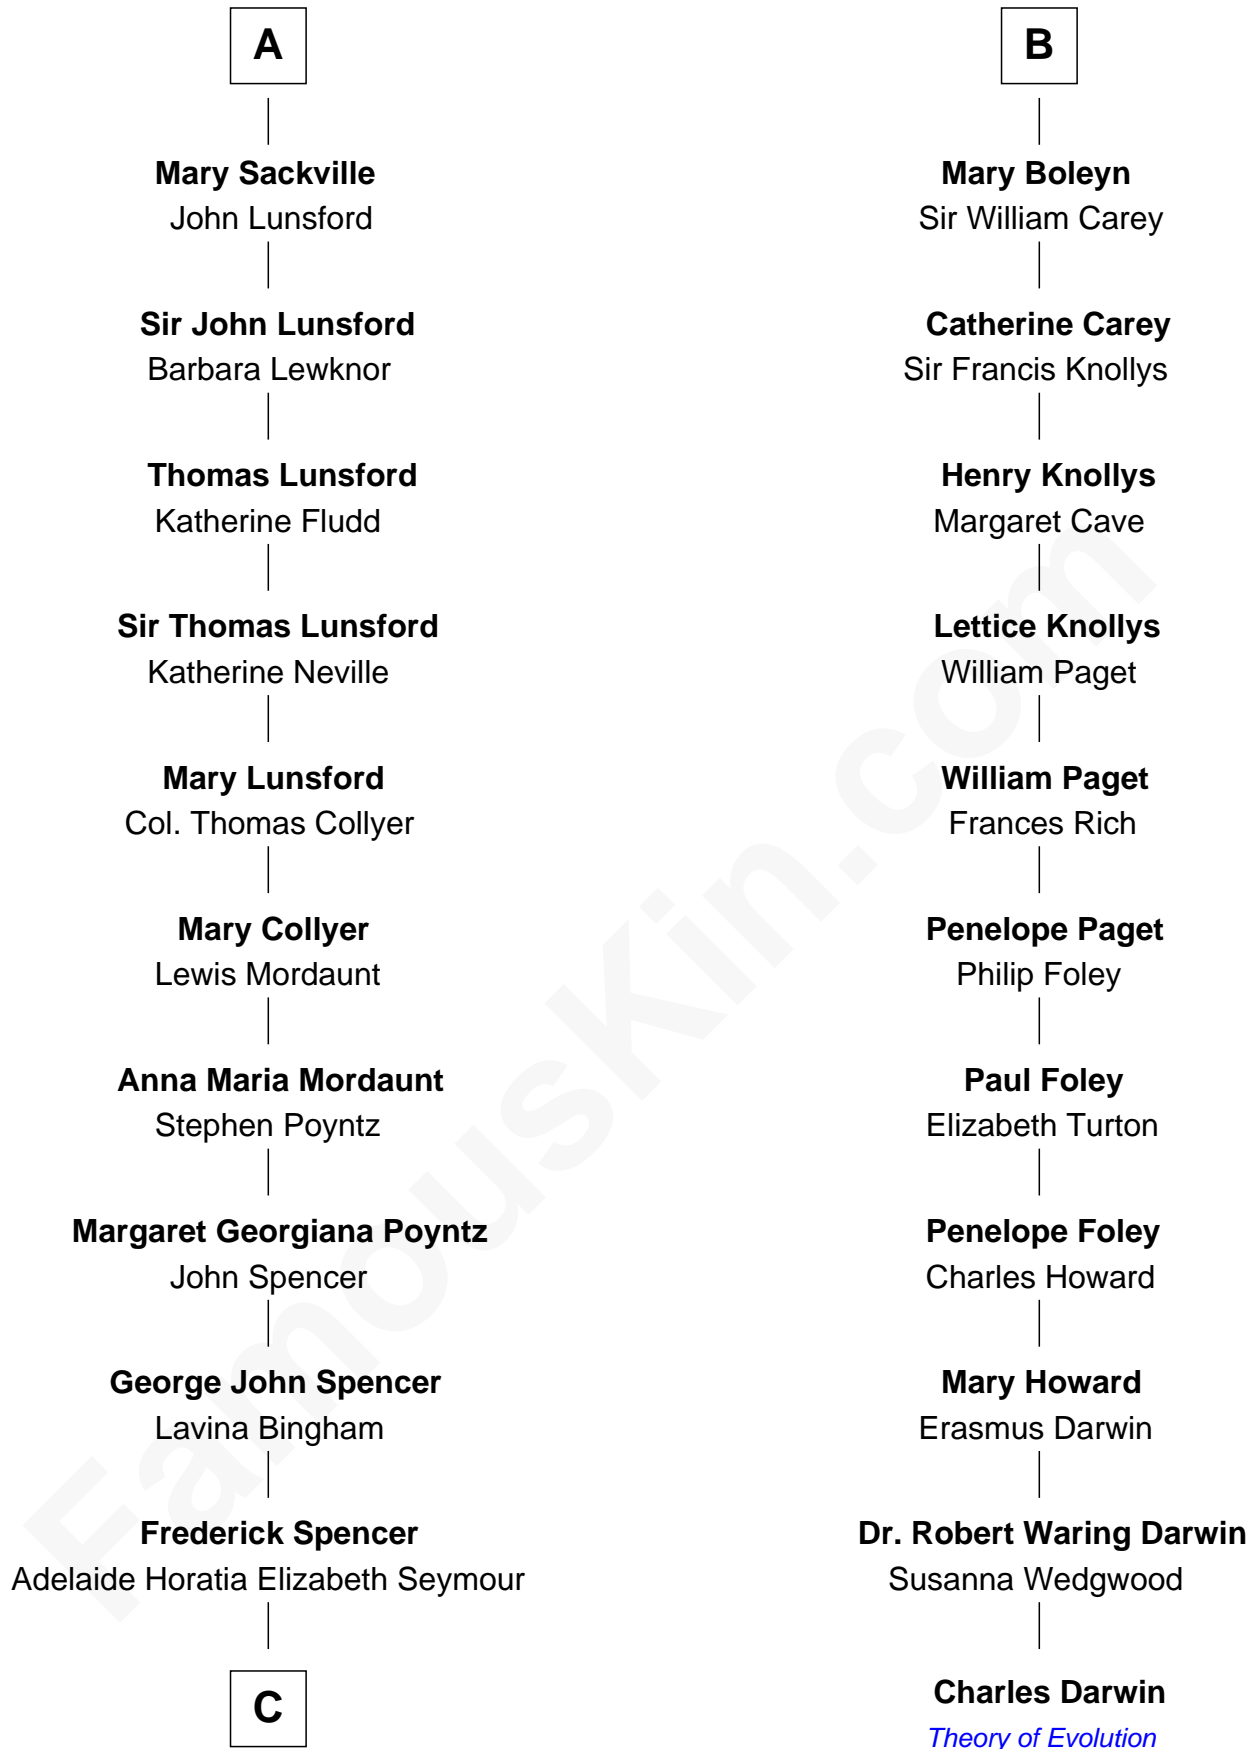

FamousKin.com Relationship Chart of

Princess Diana

Princess of Wales

17th cousin 3 times removed of

Charles Darwin

Theory of Evolution

Ralph VII de Toeni

Mary - - - - -

C

—
Charles Robert Spencer

Margaret Baring

—
Albert Edward John Spencer

Cynthia Elinor Beatrix Hamilton

—
Edward John Spencer

Frances Ruth Burke Roche

—
Princess Diana