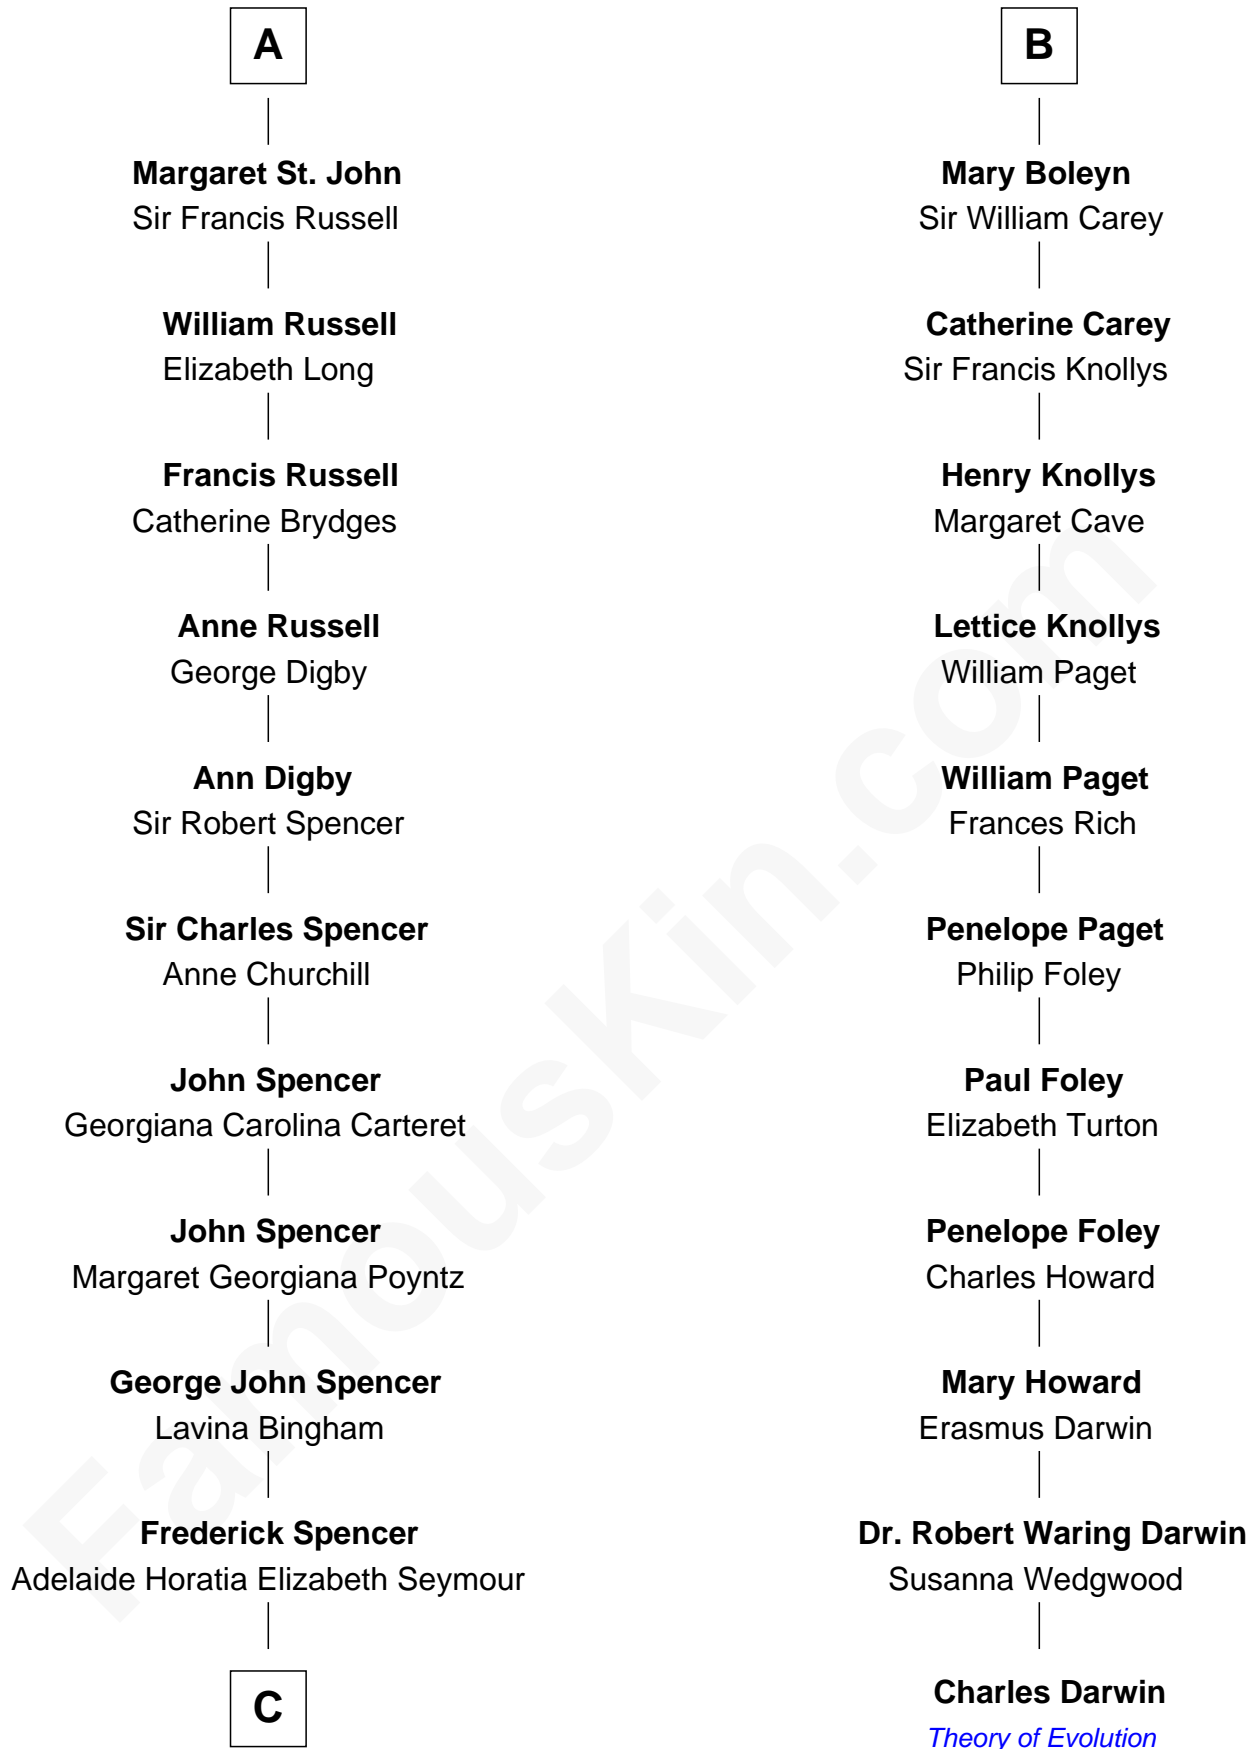

FamousKin.com Relationship Chart of

Princess Diana

Princess of Wales

17th cousin 3 times removed of

Charles Darwin

Theory of Evolution

Sir Robert d'Ufford

C

—
Charles Robert Spencer

Margaret Baring

—
Albert Edward John Spencer

Cynthia Elinor Beatrix Hamilton

—
Edward John Spencer

Frances Ruth Burke Roche

—
Princess Diana

Princess of Wales