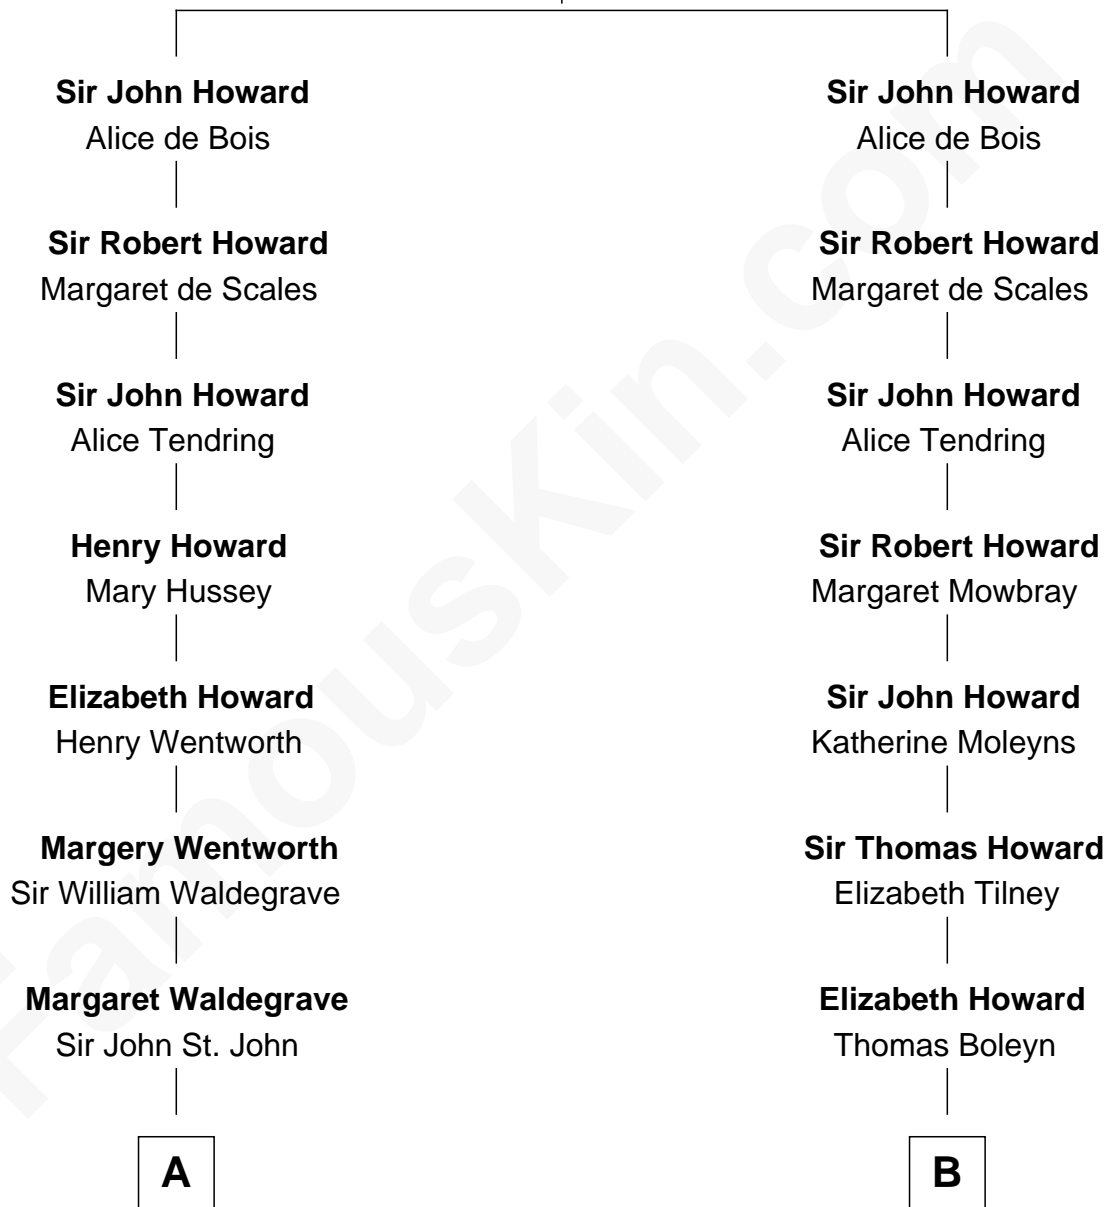

FamousKin.com Relationship Chart of

Princess Diana

Princess of Wales

17th cousin 3 times removed of

Charles Darwin

Theory of Evolution

Sir John Howard

Joan of Cornwall

C

—
Charles Robert Spencer

Margaret Baring

—
Albert Edward John Spencer

Cynthia Elinor Beatrix Hamilton

—
Edward John Spencer

Frances Ruth Burke Roche

—
Princess Diana