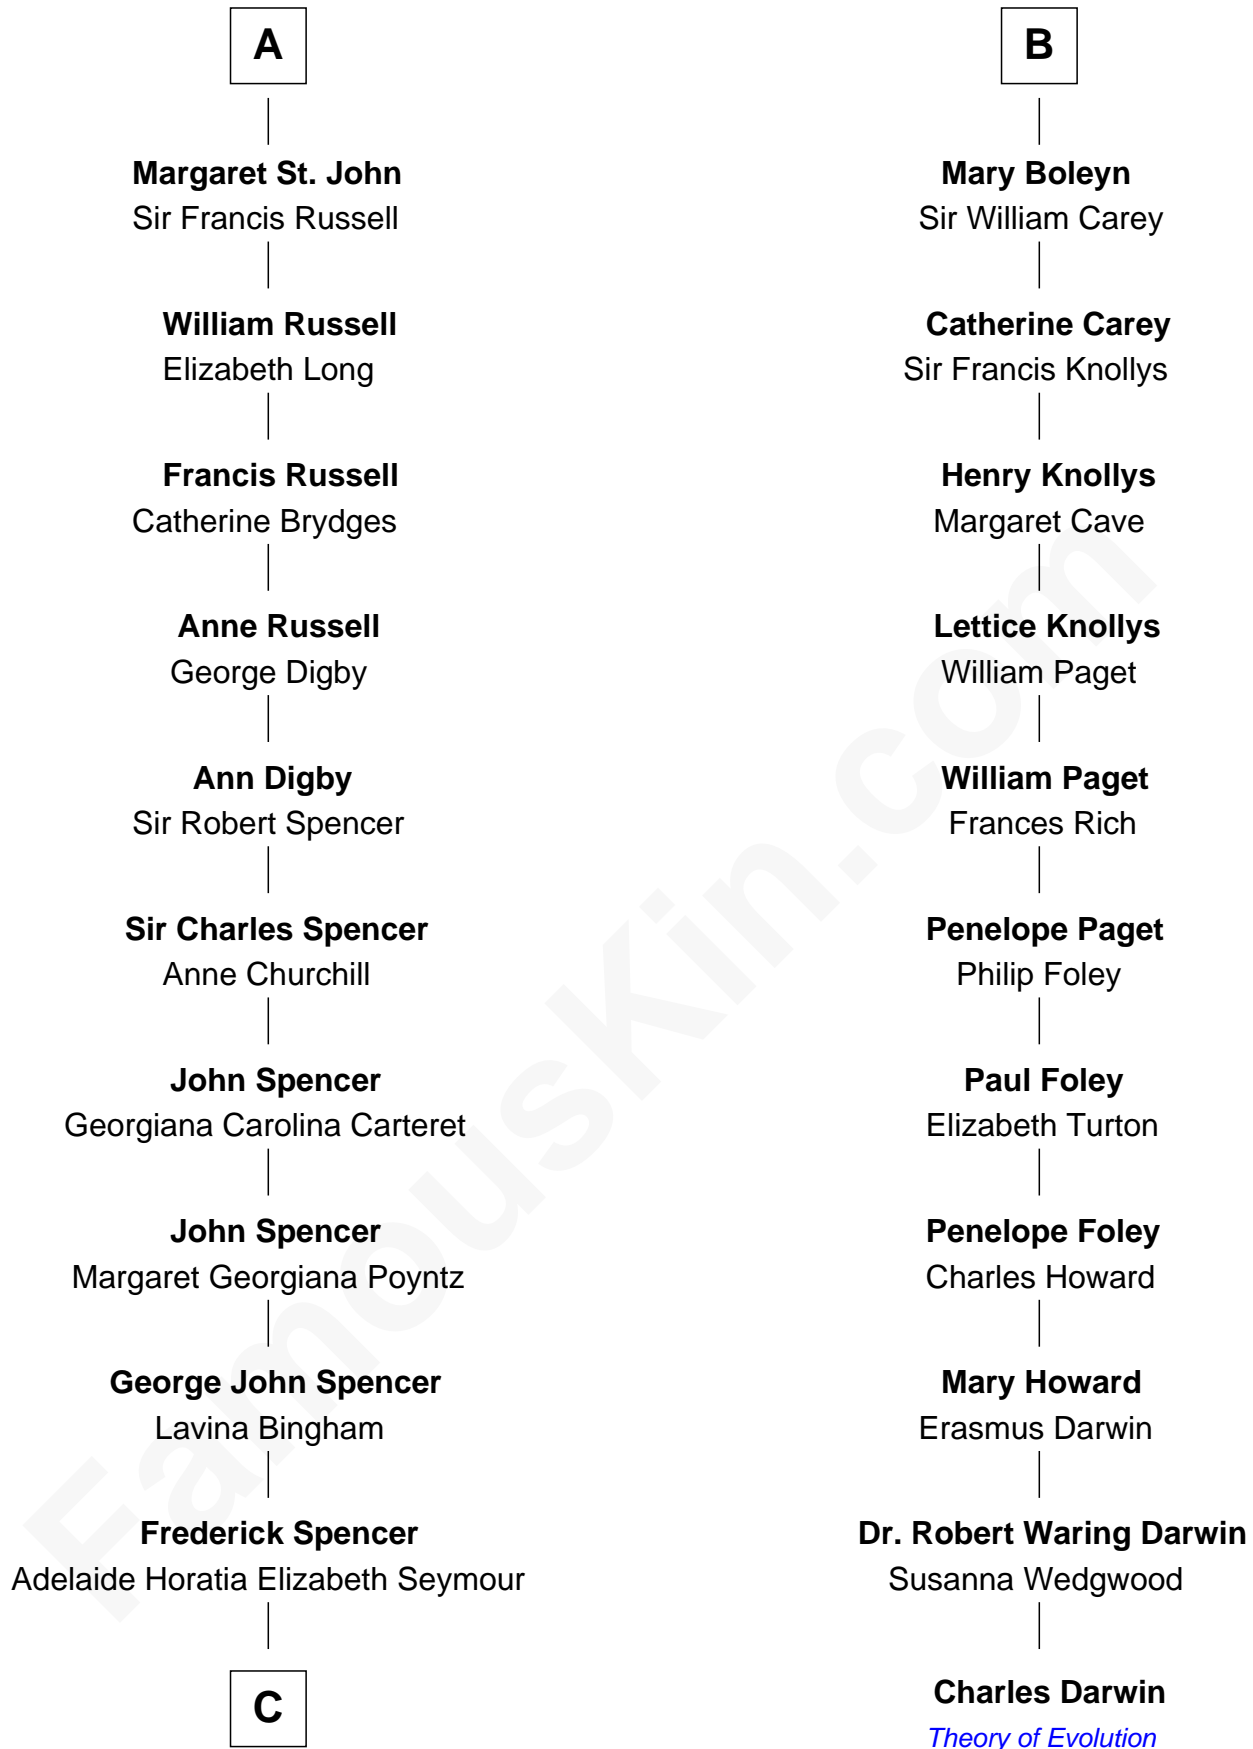

FamousKin.com Relationship Chart of

Princess Diana

Princess of Wales

17th cousin 3 times removed of

Charles Darwin

Theory of Evolution

Sir Robert de Bois

Christian le Latimer

C

—
Charles Robert Spencer

Margaret Baring

—
Albert Edward John Spencer

Cynthia Elinor Beatrix Hamilton

—
Edward John Spencer

Frances Ruth Burke Roche

—
Princess Diana