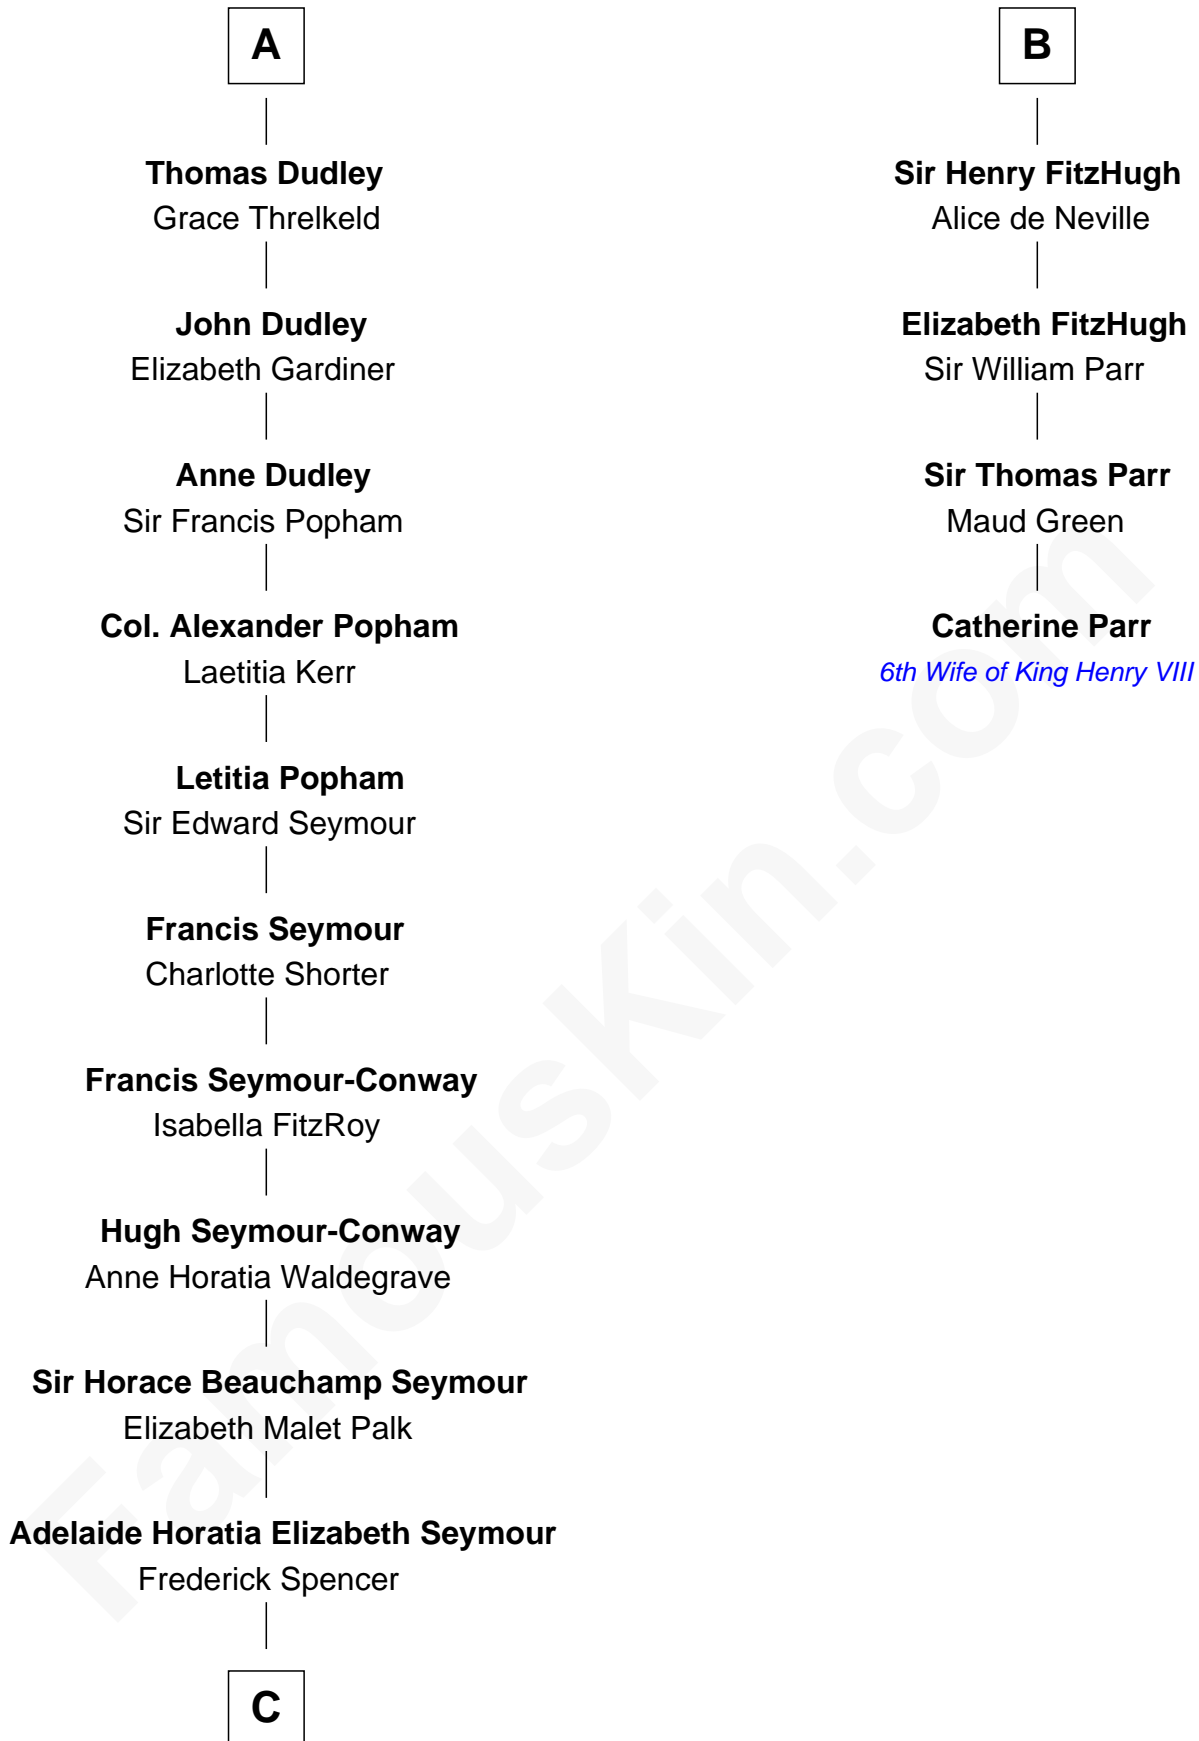

FamousKin.com Relationship Chart of

Princess Diana

Princess of Wales

10th cousin 10 times removed of

Catherine Parr

6th Wife of King Henry VIII

Sir Richard FitzRoy

Rose de Dover

C

—
Charles Robert Spencer

Margaret Baring

—
Albert Edward John Spencer

Cynthia Elinor Beatrix Hamilton

—
Edward John Spencer

Frances Ruth Burke Roche

—
Princess Diana