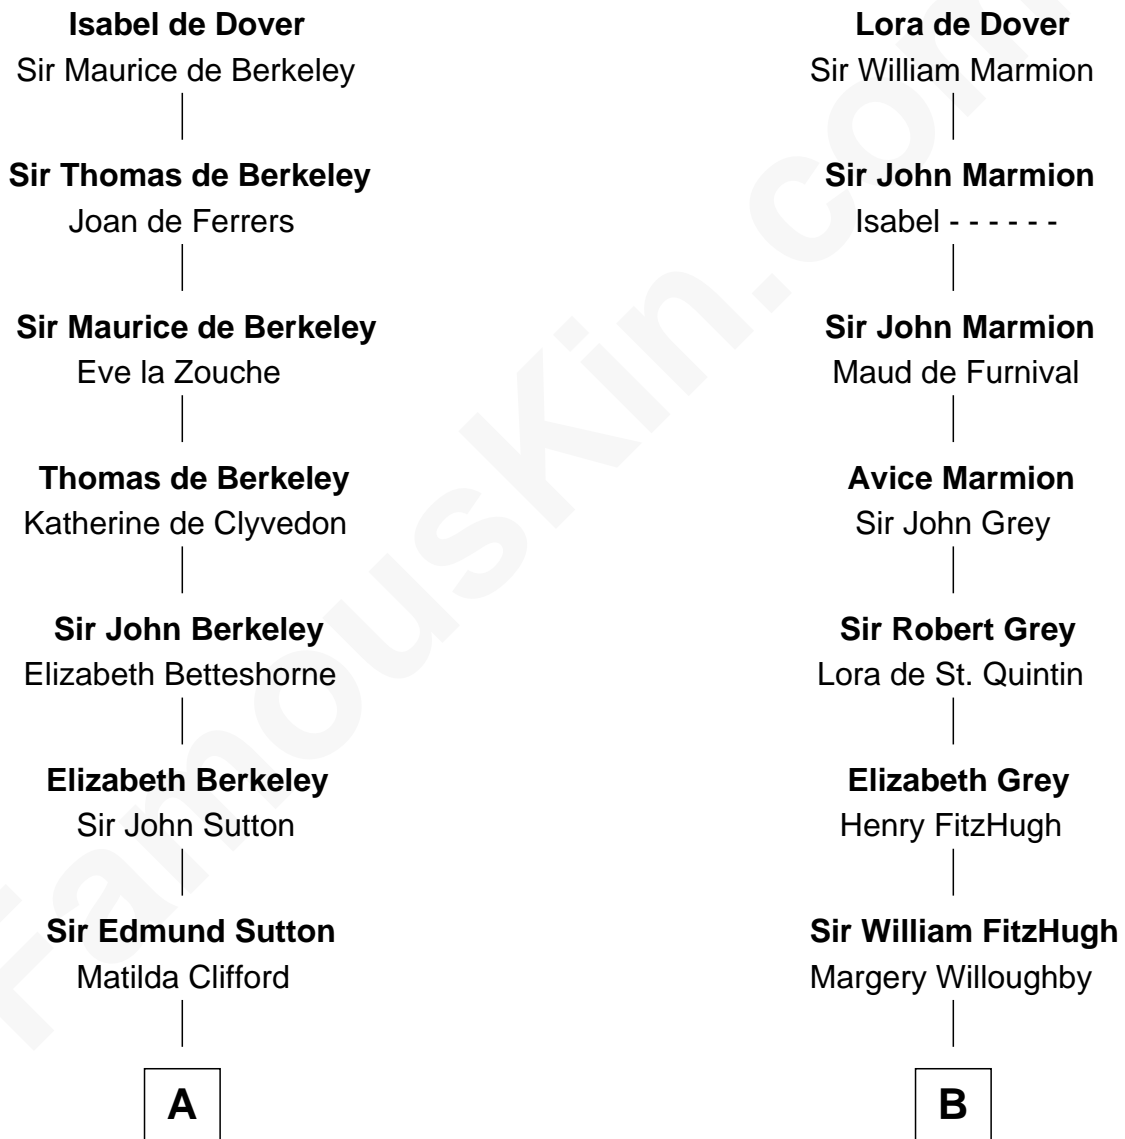

FamousKin.com Relationship Chart of

Princess Diana

Princess of Wales

10th cousin 10 times removed of

Catherine Parr

6th Wife of King Henry VIII

Sir Richard FitzRoy

Rose de Dover

C

—
Charles Robert Spencer

Margaret Baring

—
Albert Edward John Spencer

Cynthia Elinor Beatrix Hamilton

—
Edward John Spencer

Frances Ruth Burke Roche

—
Princess Diana