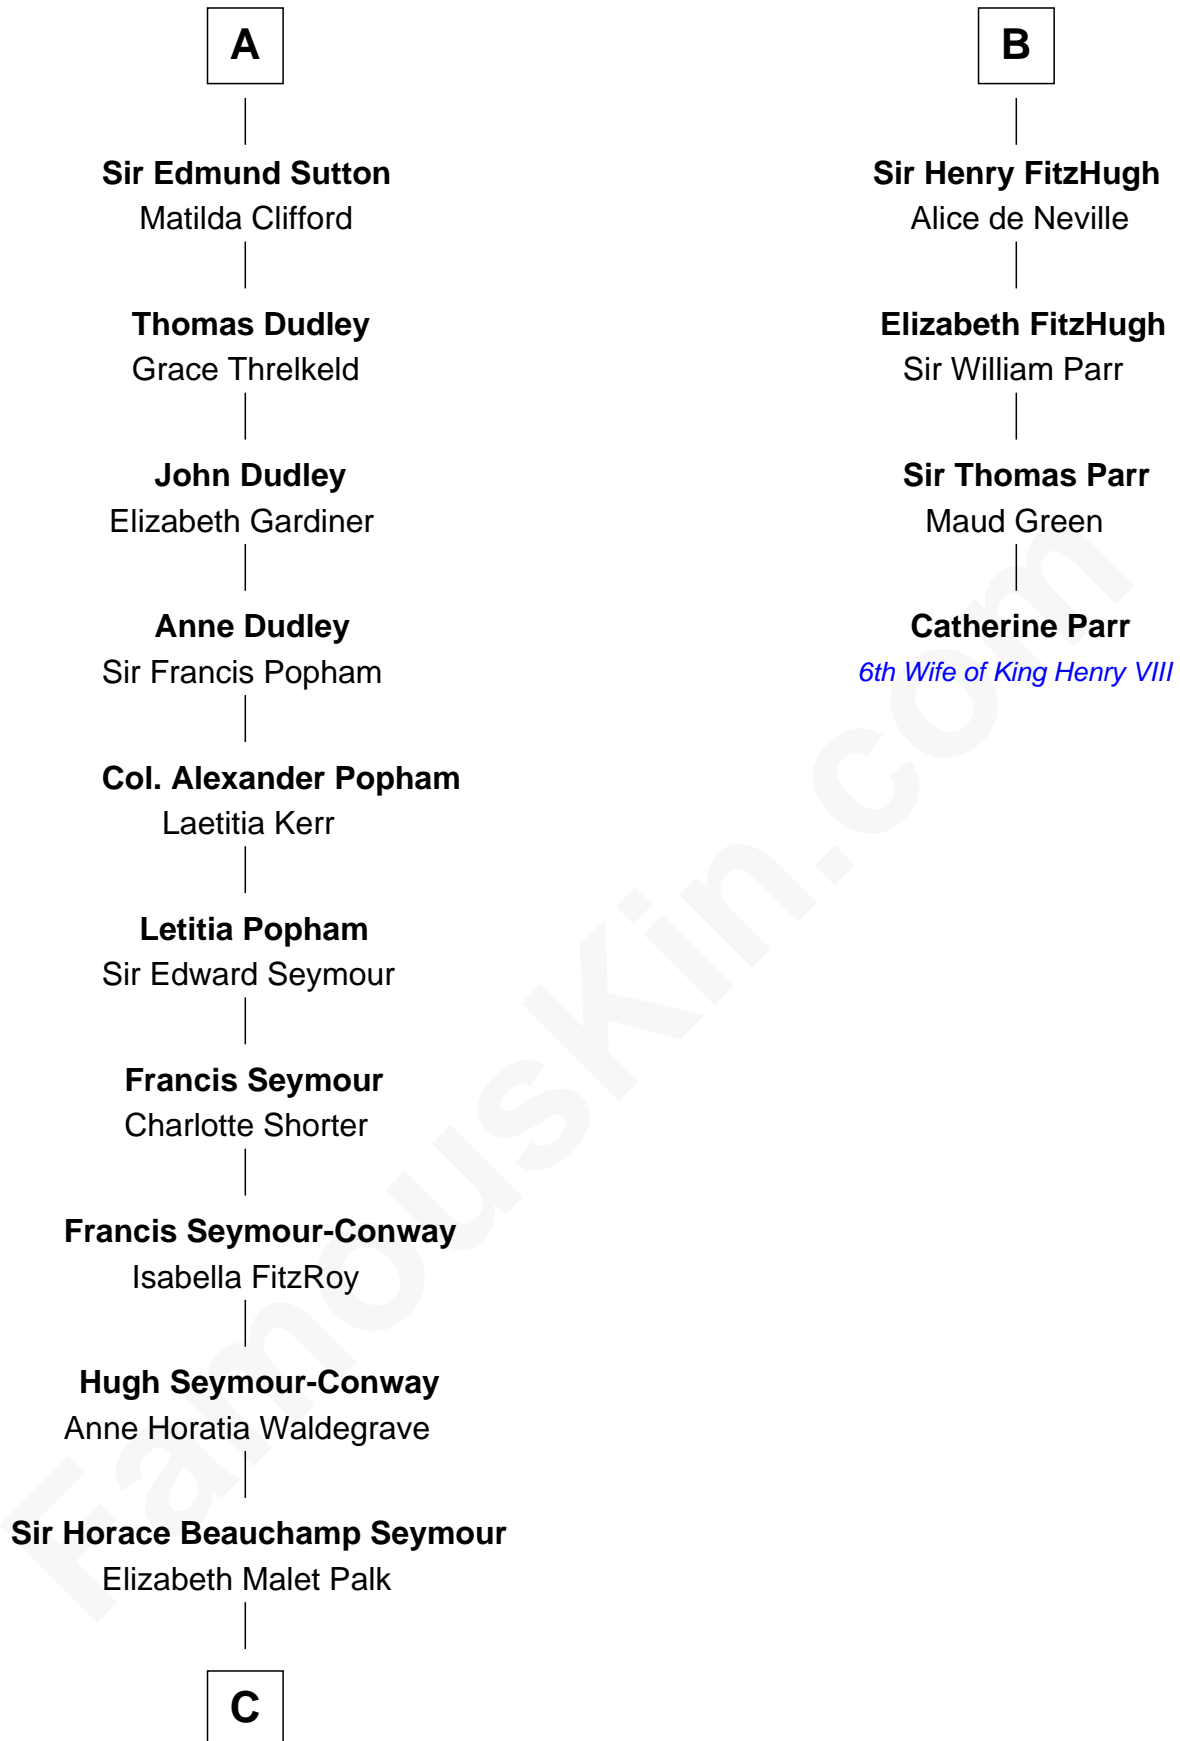

FamousKin.com

Relationship Chart of

Princess Diana

Princess of Wales

10th cousin 11 times removed of

Catherine Parr

6th Wife of King Henry VIII

C

—
Adelaide Horatia Elizabeth Seymour

Frederick Spencer

—
Charles Robert Spencer

Margaret Baring

—
Albert Edward John Spencer

Cynthia Elinor Beatrix Hamilton

—
Edward John Spencer

Frances Ruth Burke Roche

—
Princess Diana

Princess of Wales

FamousKin.com