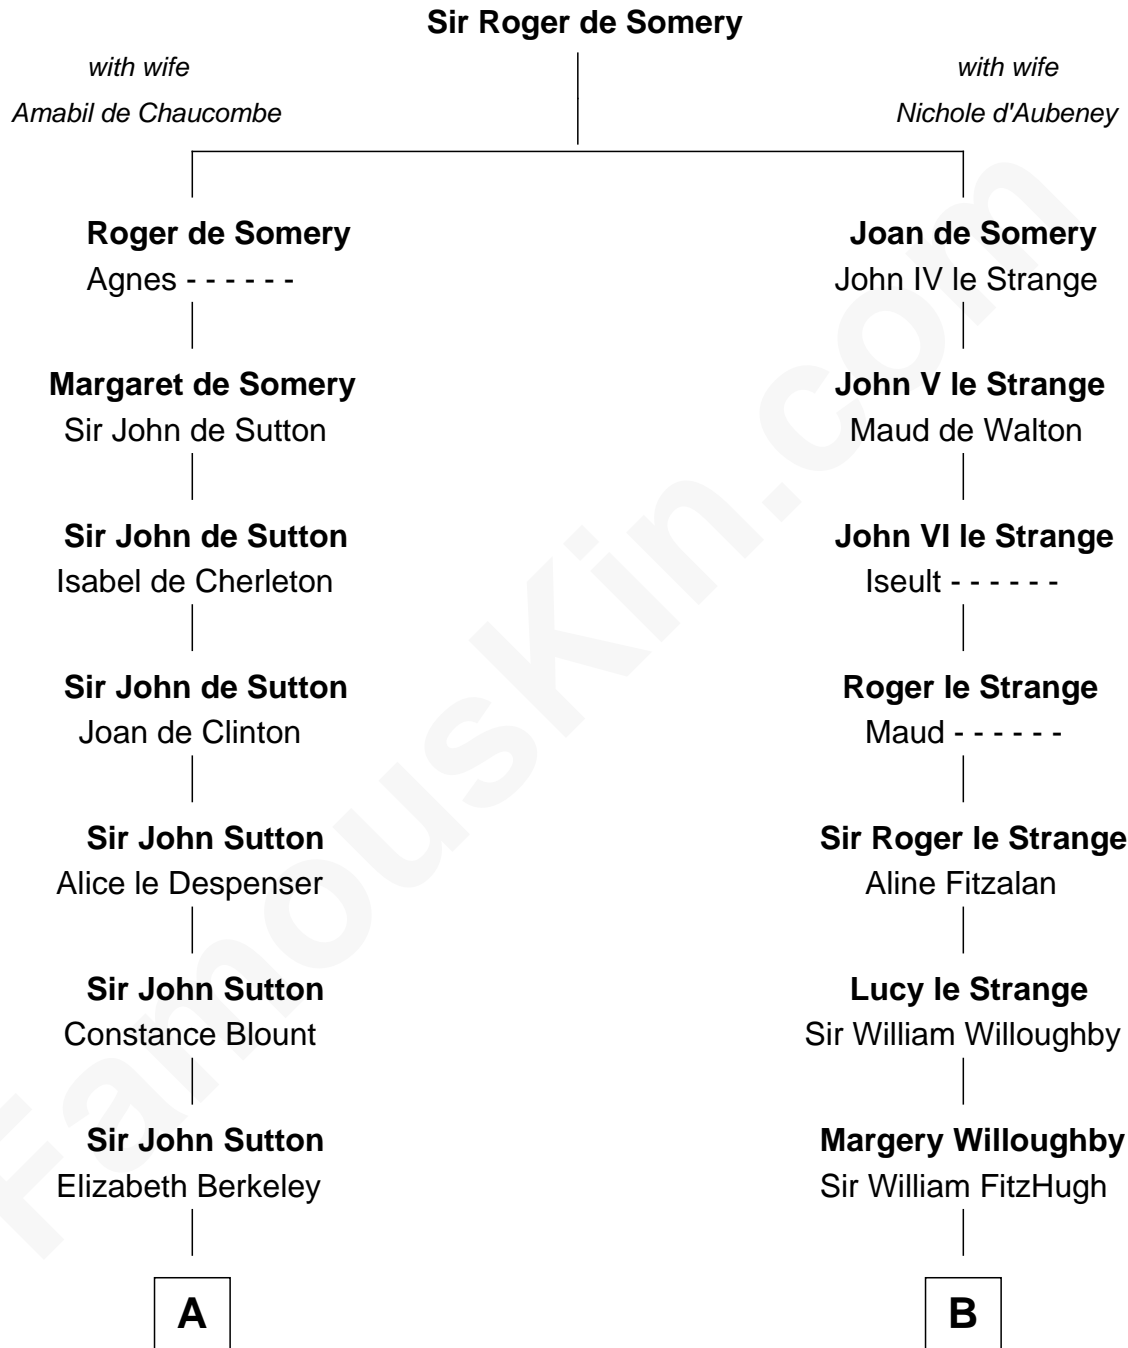

FamousKin.com

Relationship Chart of

Princess Diana

Princess of Wales

10th cousin 11 times removed of

Catherine Parr

6th Wife of King Henry VIII

C

—
Adelaide Horatia Elizabeth Seymour

Frederick Spencer

—
Charles Robert Spencer

Margaret Baring

—
Albert Edward John Spencer

Cynthia Elinor Beatrix Hamilton

—
Edward John Spencer

Frances Ruth Burke Roche

—
Princess Diana

Princess of Wales

FamousKin.com