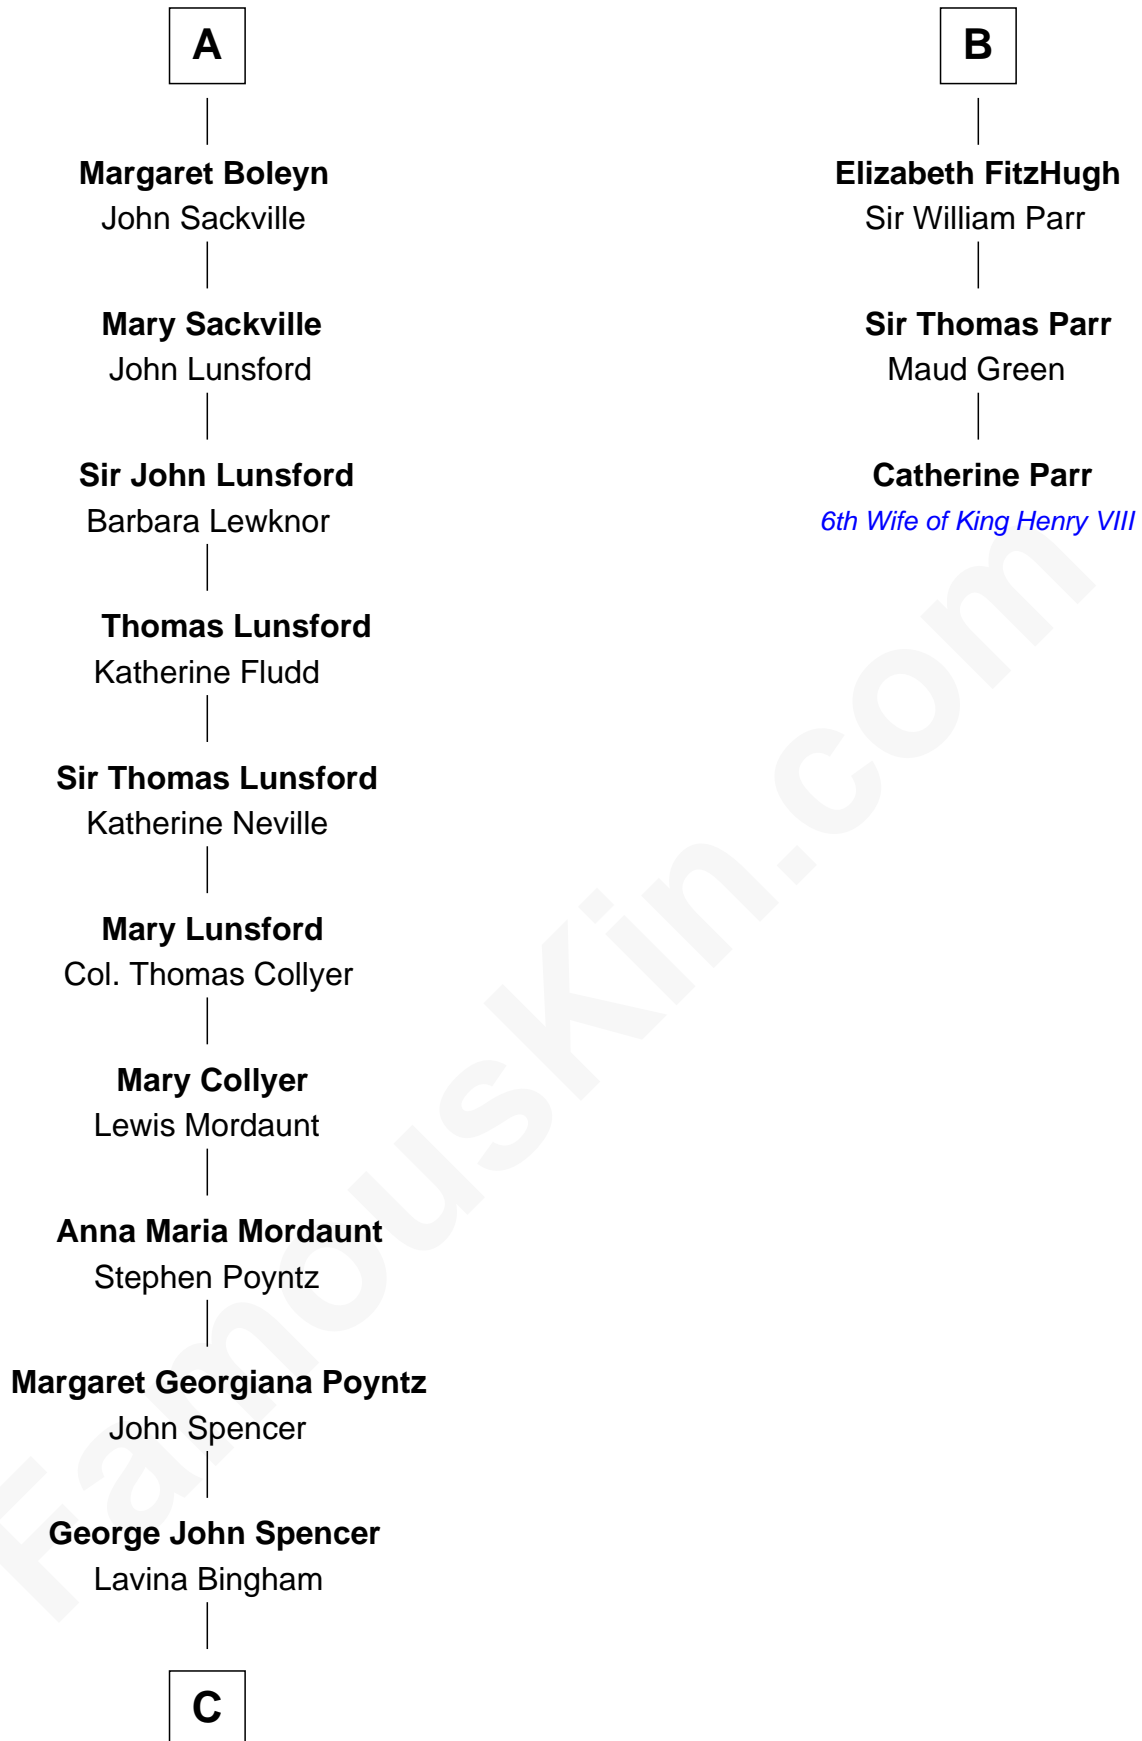

FamousKin.com Relationship Chart of

Princess Diana

Princess of Wales

9th cousin 12 times removed of

Catherine Parr

6th Wife of King Henry VIII

C

—
Frederick Spencer

Adelaide Horatia Elizabeth Seymour

—
Charles Robert Spencer

Margaret Baring

—
Albert Edward John Spencer

Cynthia Elinor Beatrix Hamilton

—
Edward John Spencer

Frances Ruth Burke Roche

—
Princess Diana