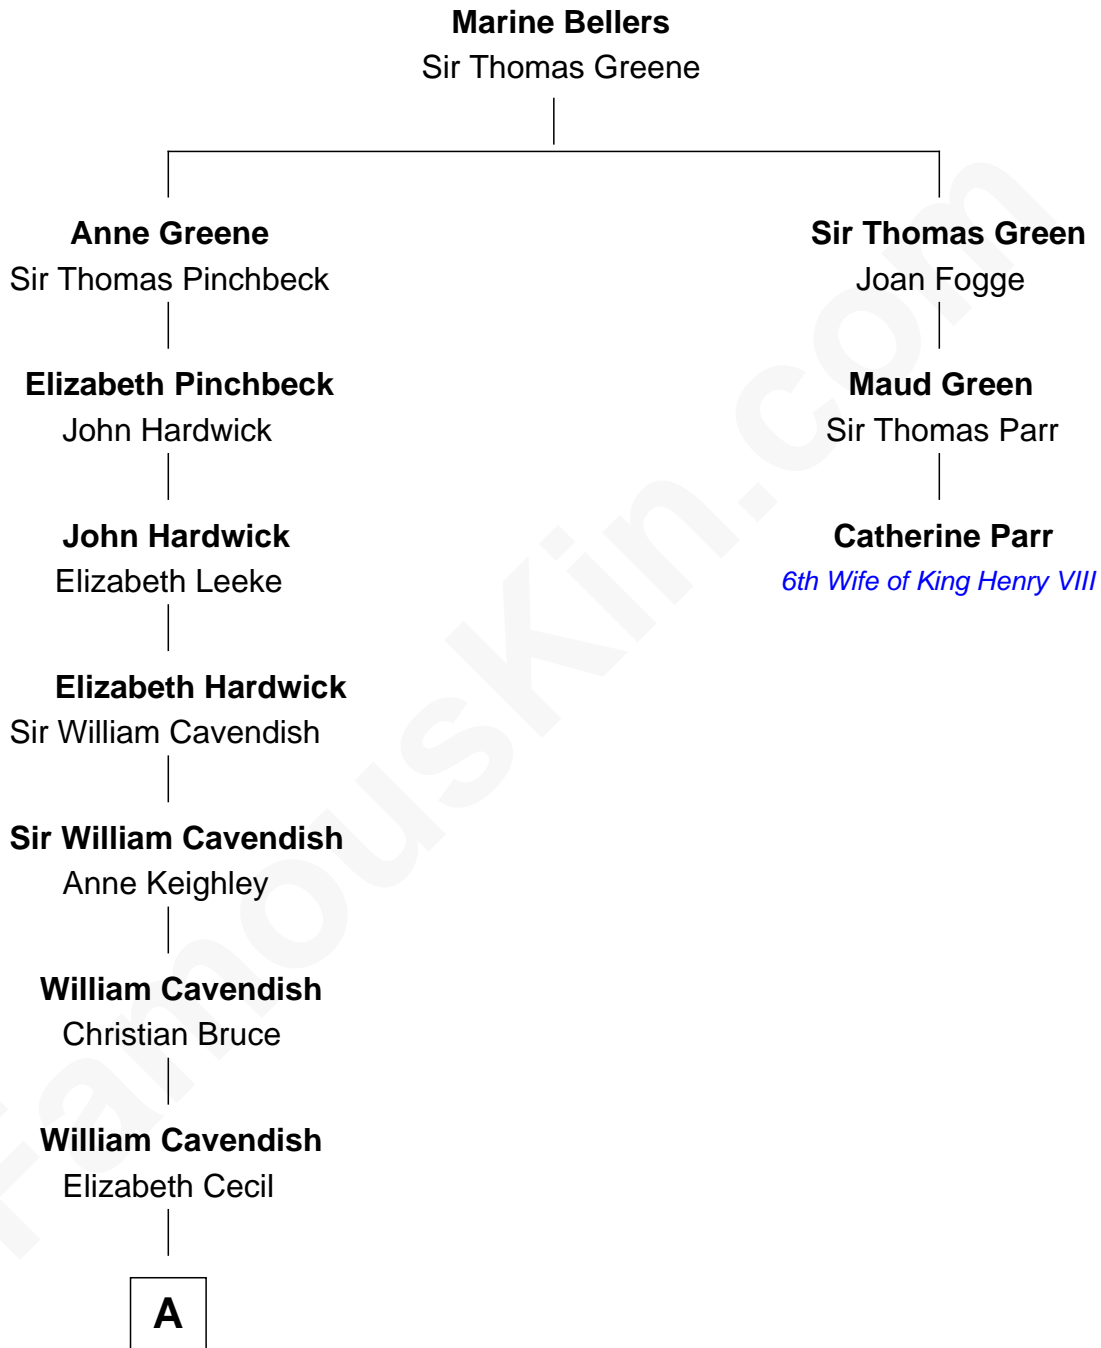

FamousKin.com Relationship Chart of

Princess Diana

Princess of Wales

2nd cousin 16 times removed of

Catherine Parr

6th Wife of King Henry VIII

B

Edward John Spencer
Frances Ruth Burke Roche

Princess Diana
Princess of Wales

FamousKin.com