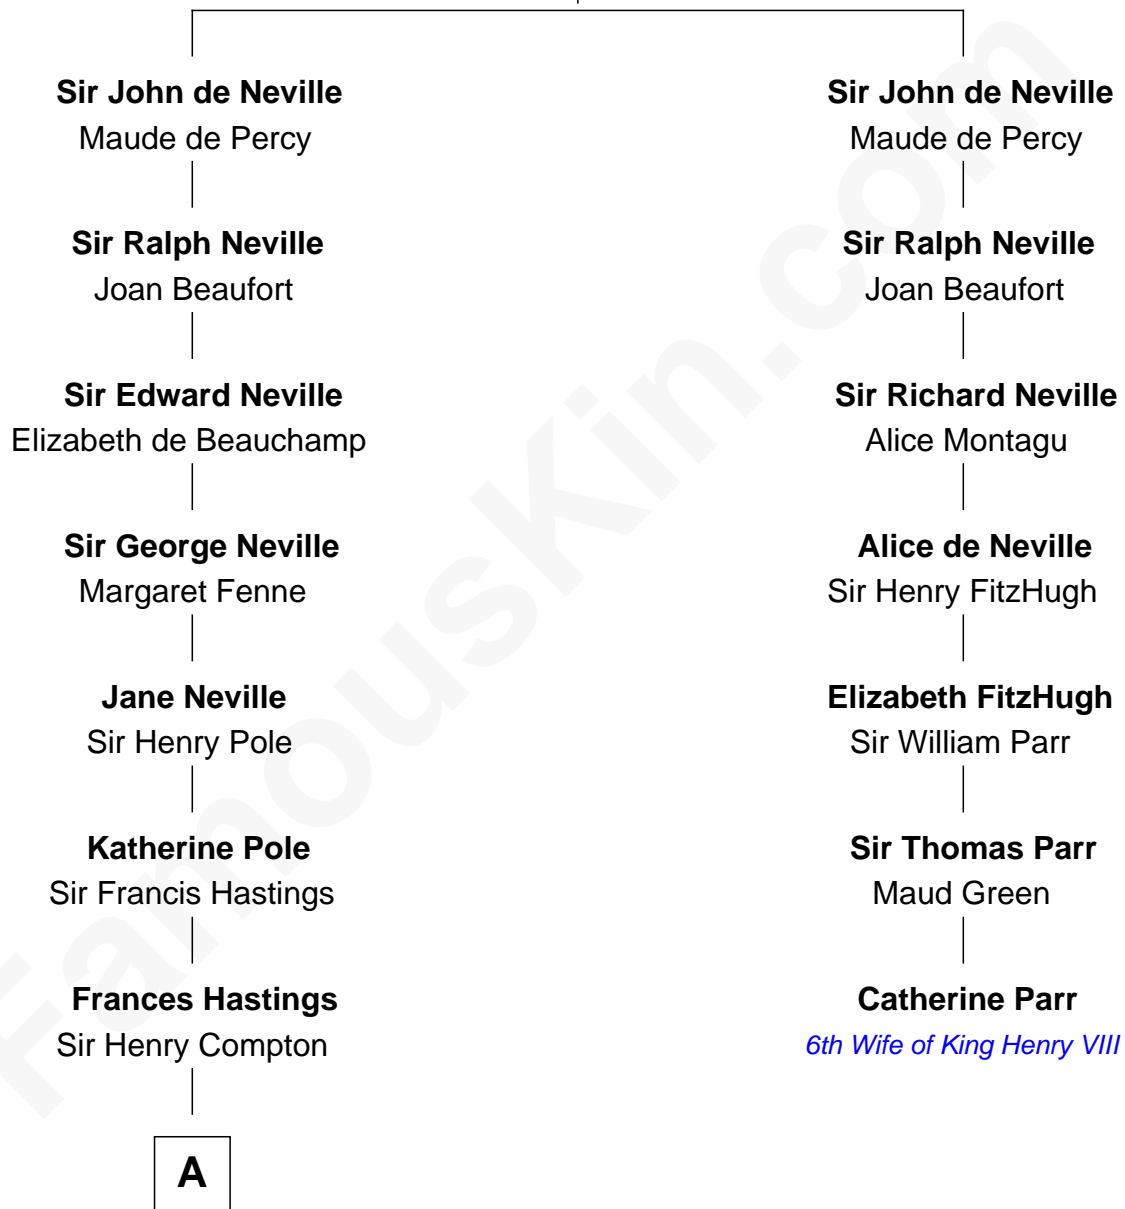

FamousKin.com Relationship Chart of

Princess Diana

Princess of Wales

6th cousin 12 times removed of

Catherine Parr

6th Wife of King Henry VIII

Sir Ralph de Neville

Alice de Audley

A

Margaret Compton

Henry Mordaunt

Sir John Mordaunt

Elizabeth Howard

John Mordaunt

Elizabeth Carey

Lewis Mordaunt