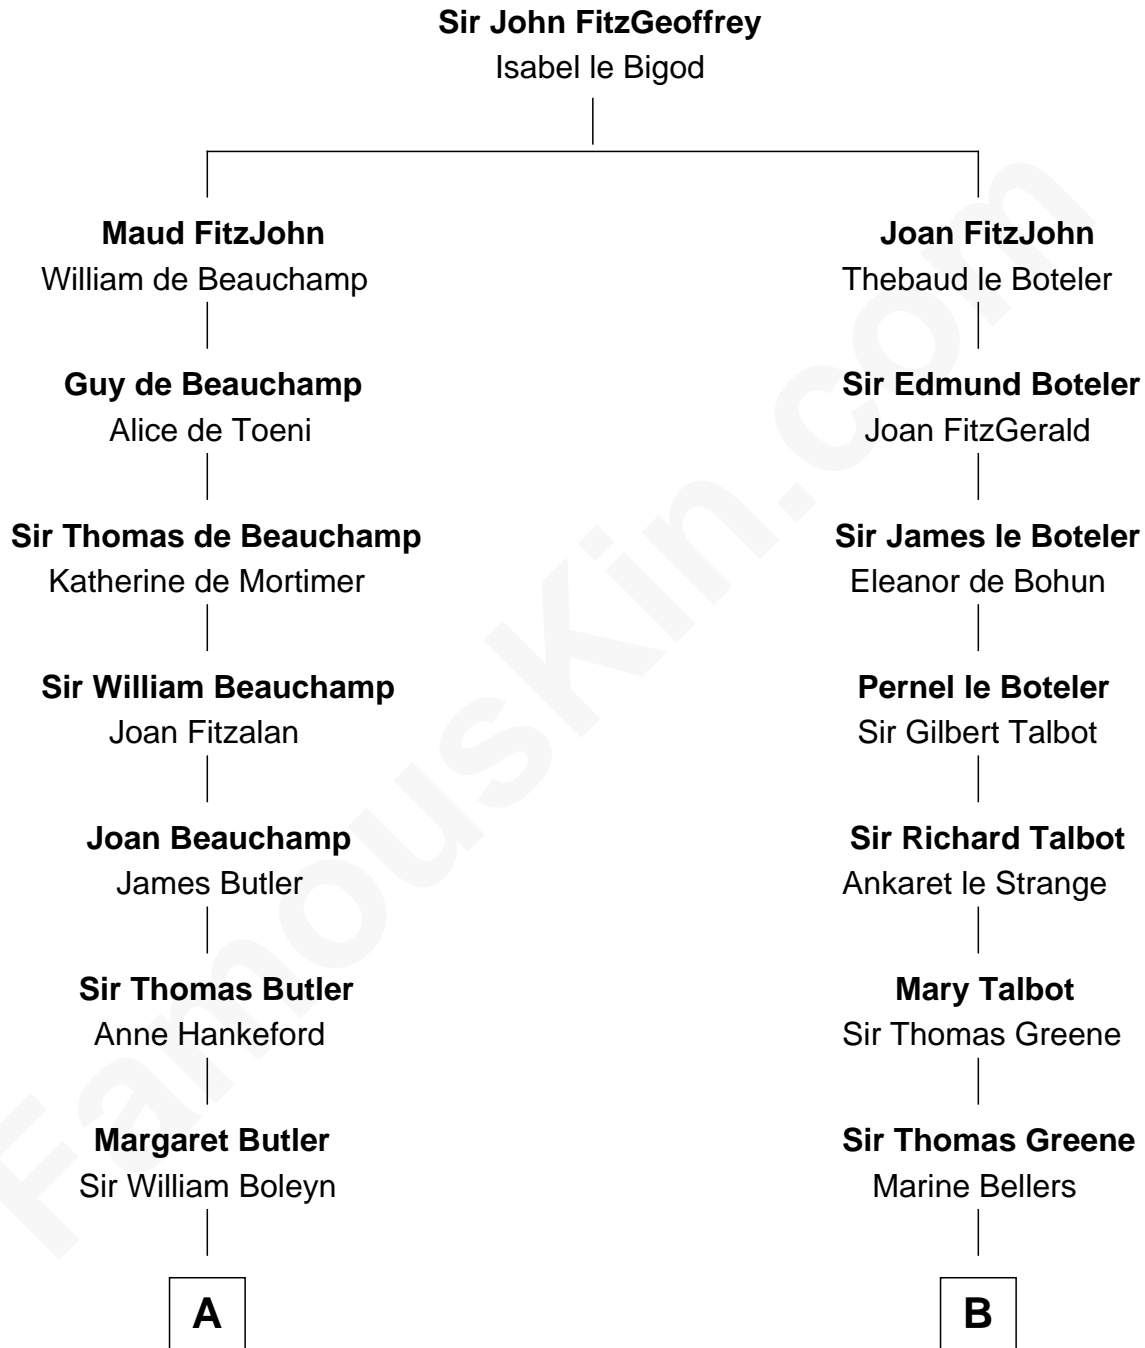

FamousKin.com Relationship Chart of

Princess Diana

Princess of Wales

9th cousin 12 times removed of

Catherine Parr

6th Wife of King Henry VIII

C

—
Frederick Spencer

Adelaide Horatia Elizabeth Seymour

—
Charles Robert Spencer

Margaret Baring

—
Albert Edward John Spencer

Cynthia Elinor Beatrix Hamilton

—
Edward John Spencer

Frances Ruth Burke Roche

—
Princess Diana

Princess of Wales

FamousKin.com