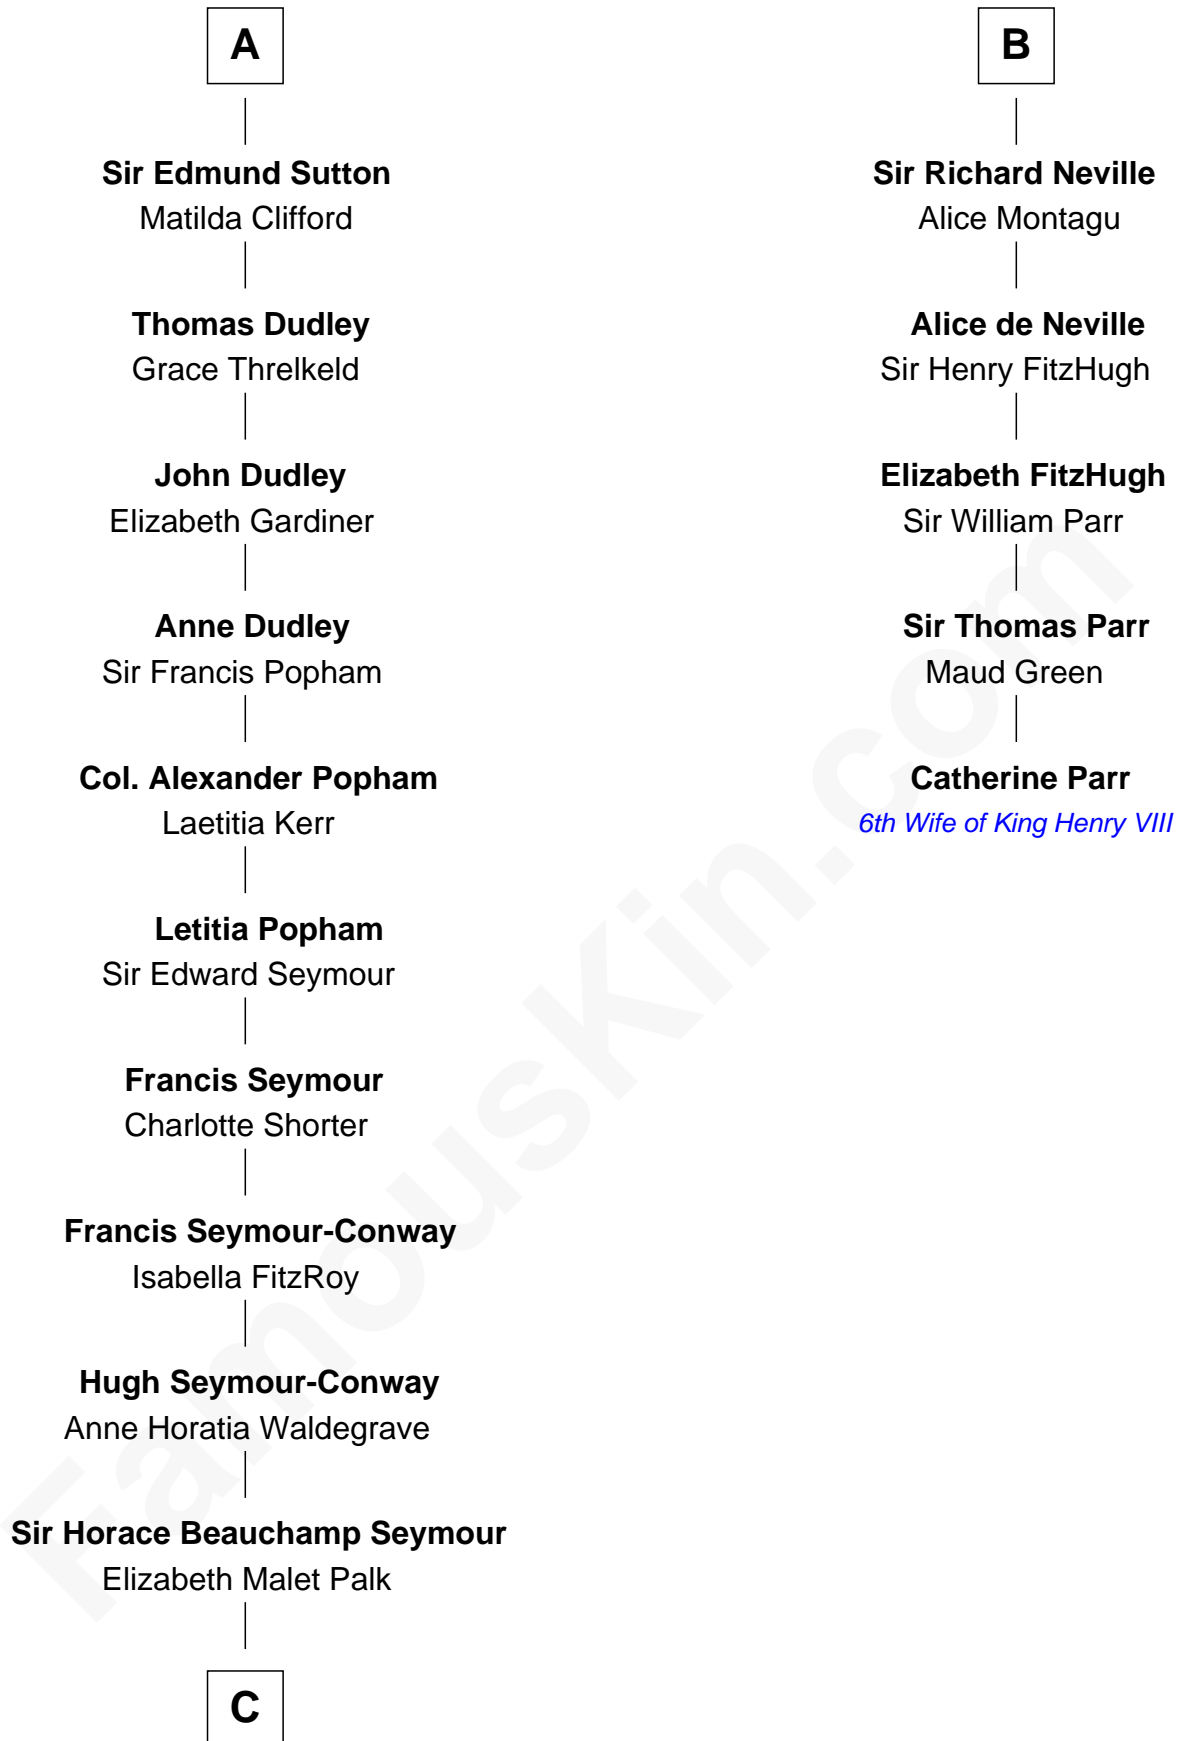

# FamousKin.com Relationship Chart of

**Princess Diana**

*Princess of Wales*

11th cousin 10 times removed of

**Catherine Parr**

*6th Wife of King Henry VIII*

**C**

**Adelaide Horatia Elizabeth Seymour**

Frederick Spencer

**Charles Robert Spencer**

Margaret Baring

**Albert Edward John Spencer**

Cynthia Elinor Beatrix Hamilton

**Edward John Spencer**

Frances Ruth Burke Roche

**Princess Diana**

*Princess of Wales*

FamousKin.com