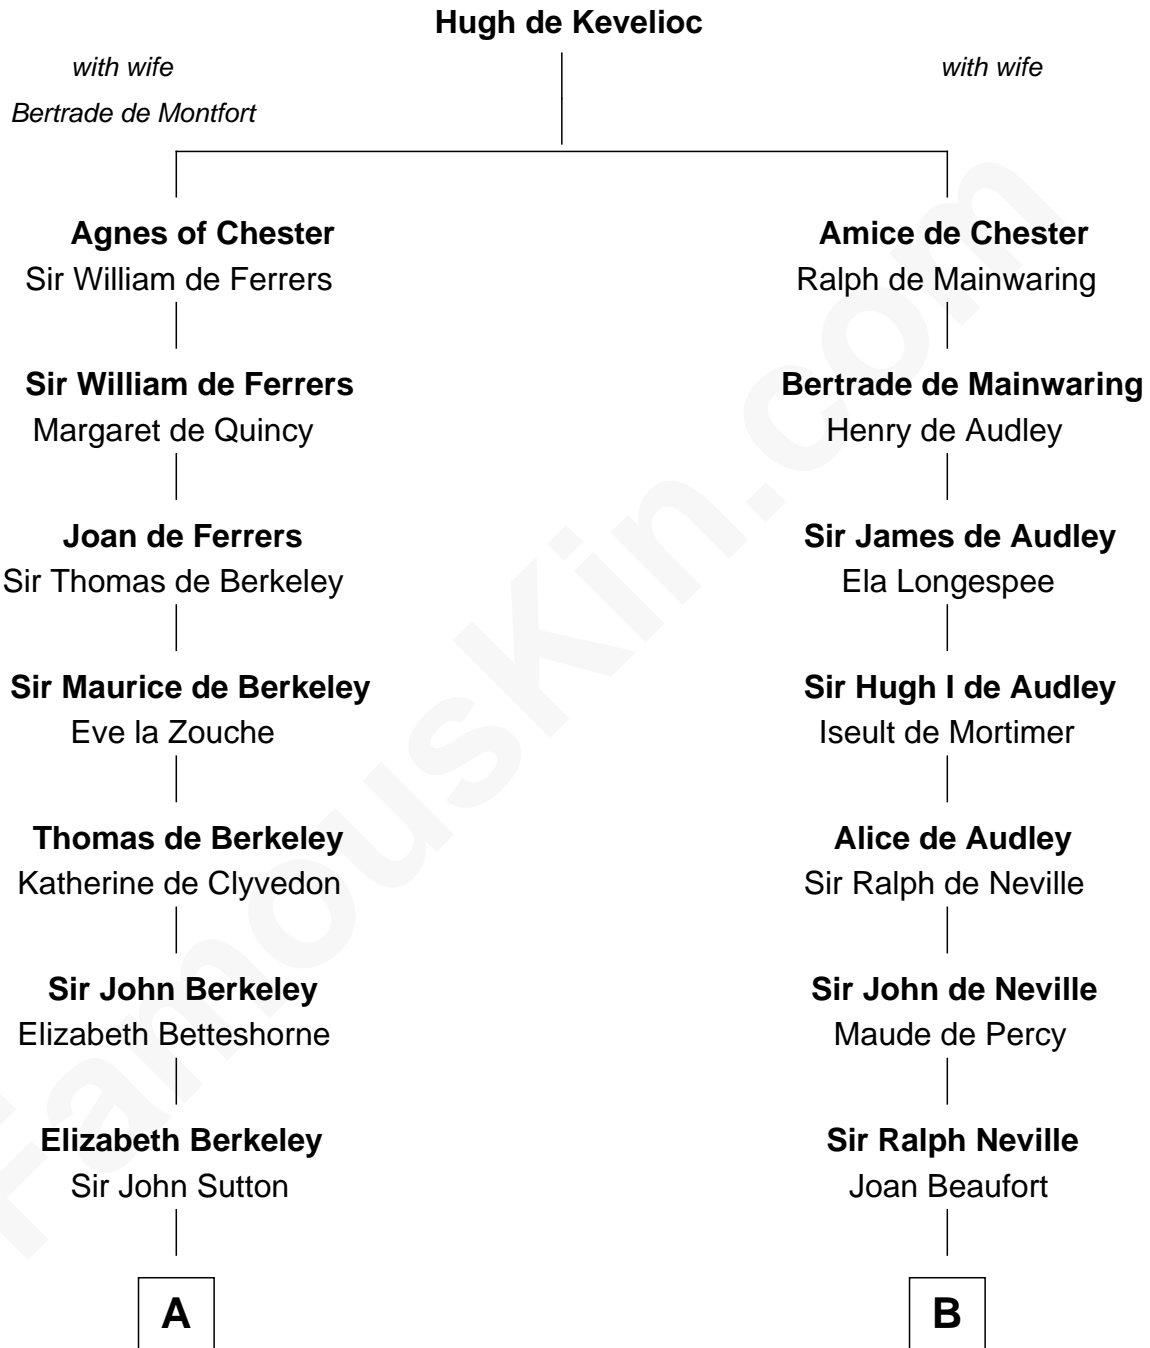

# FamousKin.com Relationship Chart of

**Princess Diana**

*Princess of Wales*

11th cousin 10 times removed of

**Catherine Parr**

*6th Wife of King Henry VIII*

**C**

**Adelaide Horatia Elizabeth Seymour**

Frederick Spencer

**Charles Robert Spencer**

Margaret Baring

**Albert Edward John Spencer**

Cynthia Elinor Beatrix Hamilton

**Edward John Spencer**

Frances Ruth Burke Roche

**Princess Diana**

*Princess of Wales*

FamousKin.com