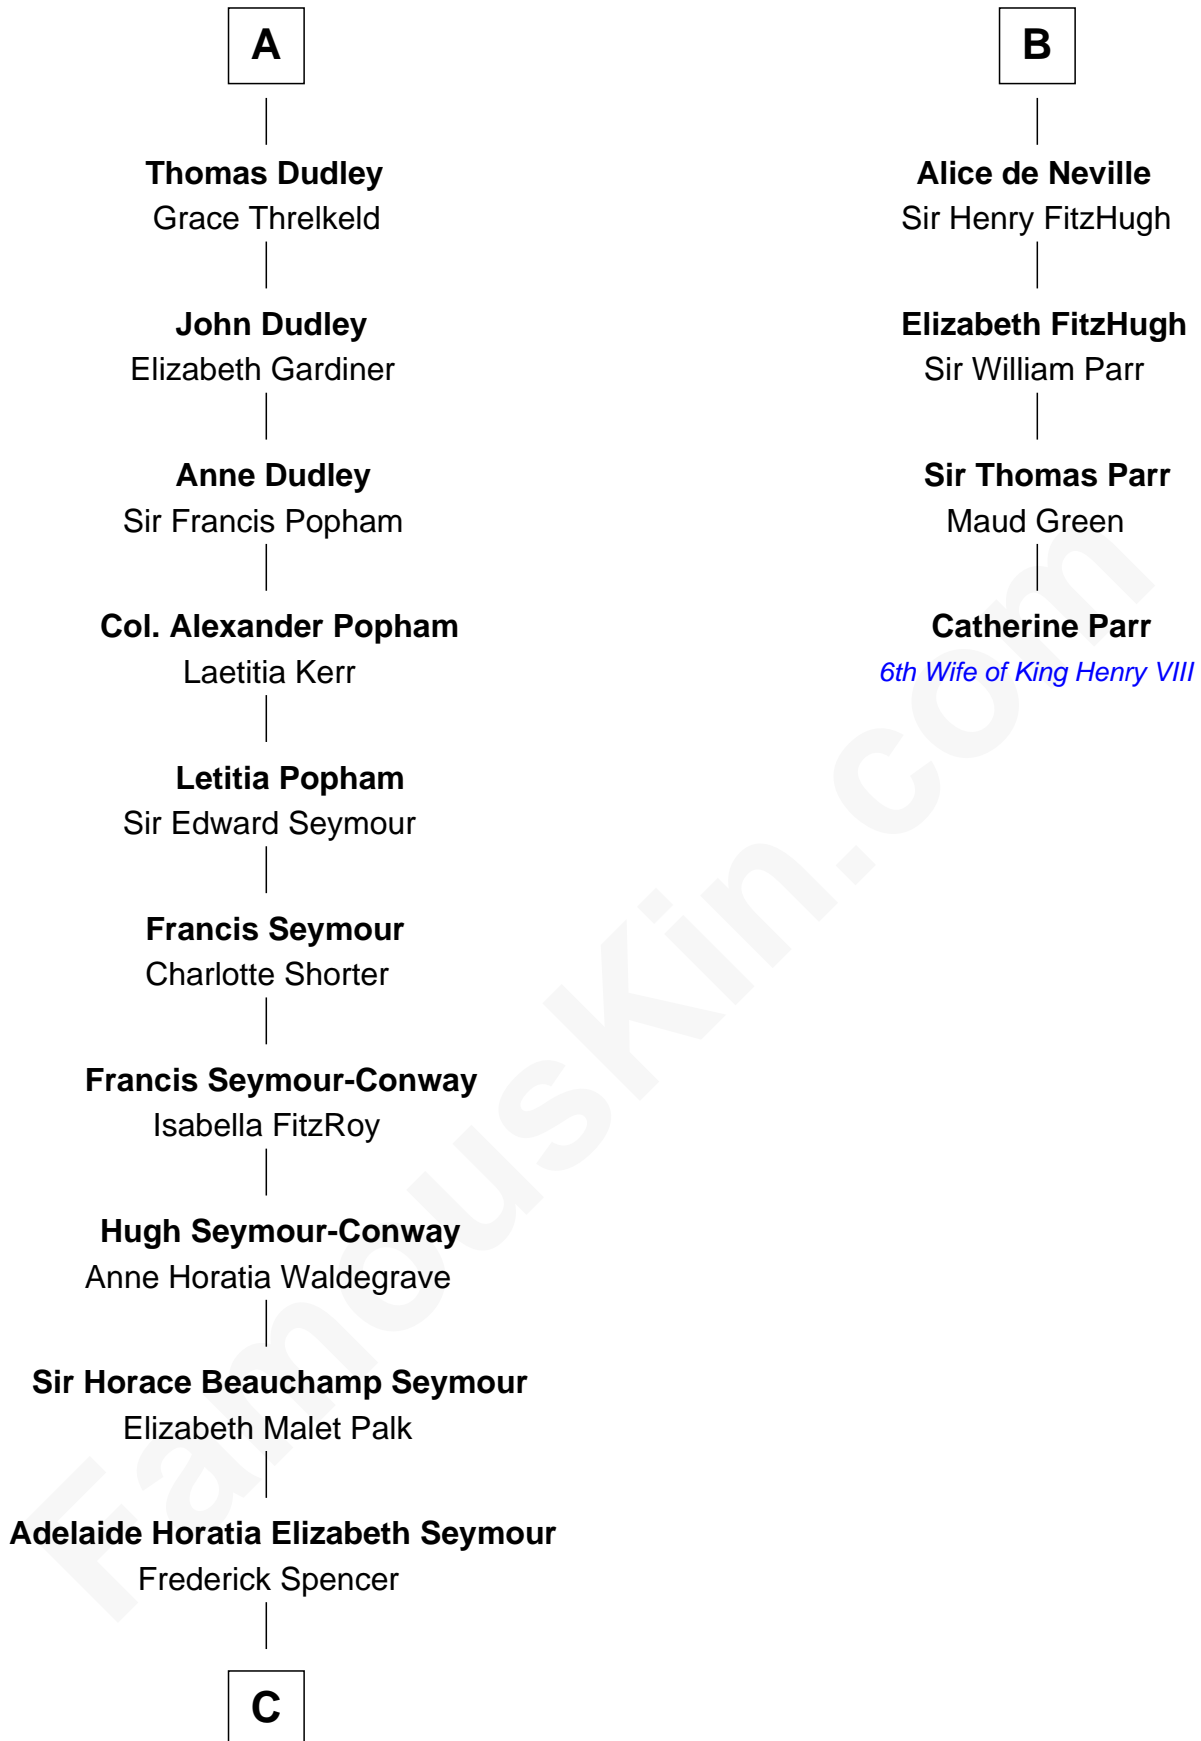

# FamousKin.com Relationship Chart of

**Princess Diana**

*Princess of Wales*

10th cousin 10 times removed of

**Catherine Parr**

*6th Wife of King Henry VIII*

**Sir Roger de Quincy**

Helen of Galloway

**Sir John Berkeley**

Elizabeth Betteshorne

**Elizabeth Berkeley**

Sir John Sutton

**Sir Edmund Sutton**

Matilda Clifford

**A**

**Ellen de Quincy**

Maude de Percy

**Sir Ralph Neville**

Joan Beaufort

**Sir Richard Neville**

Alice Montagu

**B**

**C**

—  
**Charles Robert Spencer**