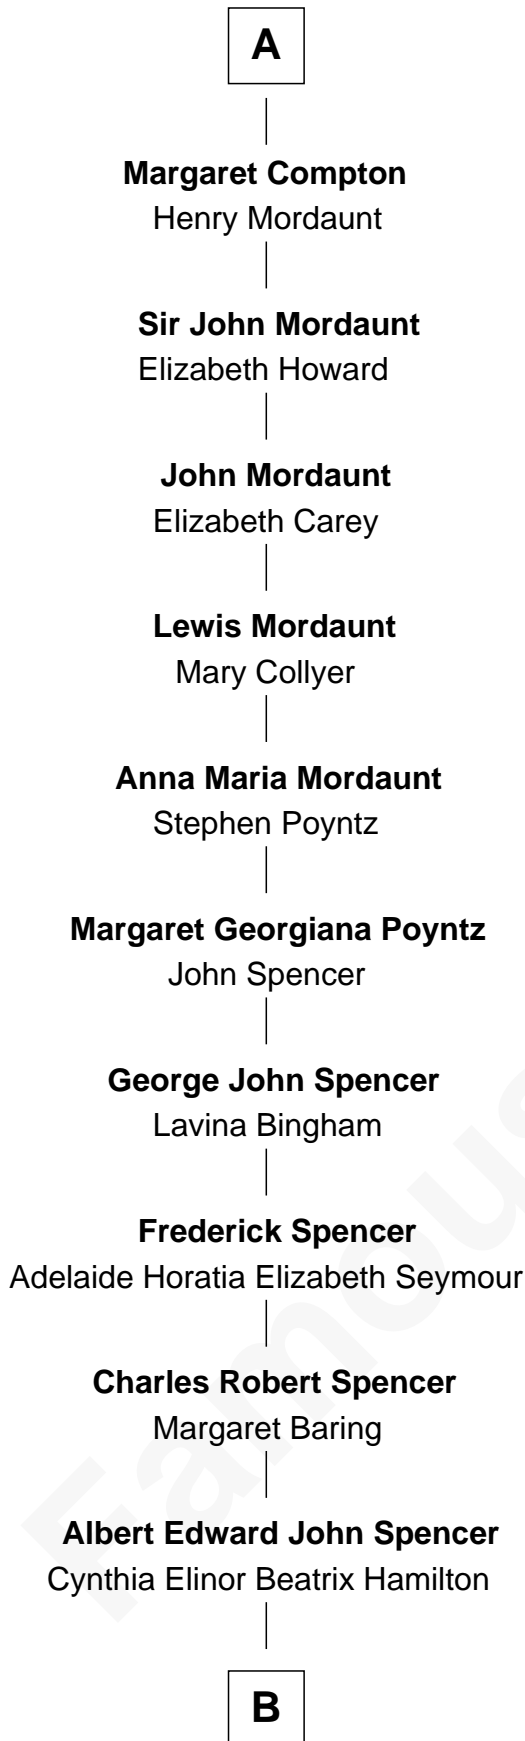

# FamousKin.com Relationship Chart of

**Princess Diana**

*Princess of Wales*

6th cousin 12 times removed of

**Catherine Parr**

*6th Wife of King Henry VIII*

**Sir Henry de Percy**

*Idoine de Clifford*

**B**

Edward John Spencer  
Frances Ruth Burke Roche

Princess Diana  
*Princess of Wales*

FamousKin.com