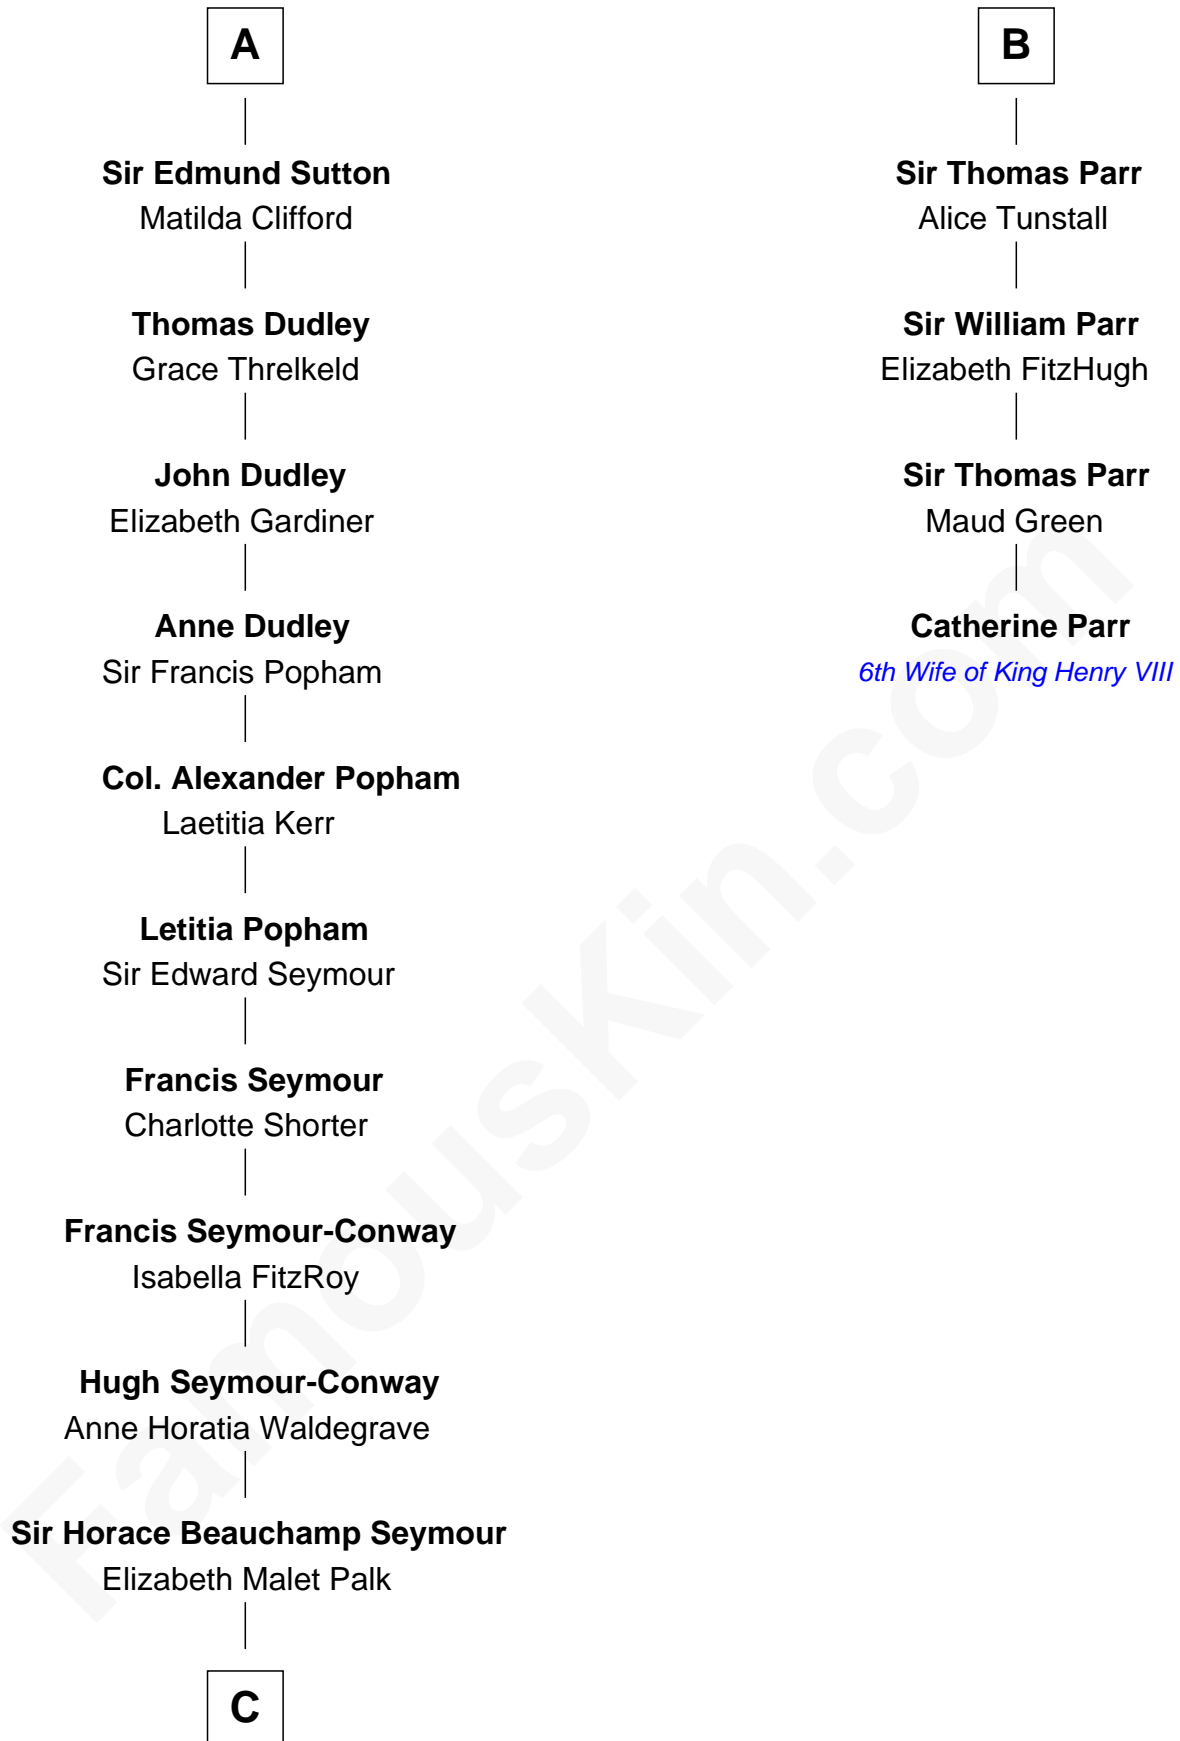

FamousKin.com Relationship Chart of

Princess Diana

Princess of Wales

10th cousin 11 times removed of

Catherine Parr

6th Wife of King Henry VIII

Reginald de Braiose

C

—
Adelaide Horatia Elizabeth Seymour

Frederick Spencer

—
Charles Robert Spencer

Margaret Baring

—
Albert Edward John Spencer

Cynthia Elinor Beatrix Hamilton

—
Edward John Spencer

Frances Ruth Burke Roche

—
Princess Diana

Princess of Wales

FamousKin.com