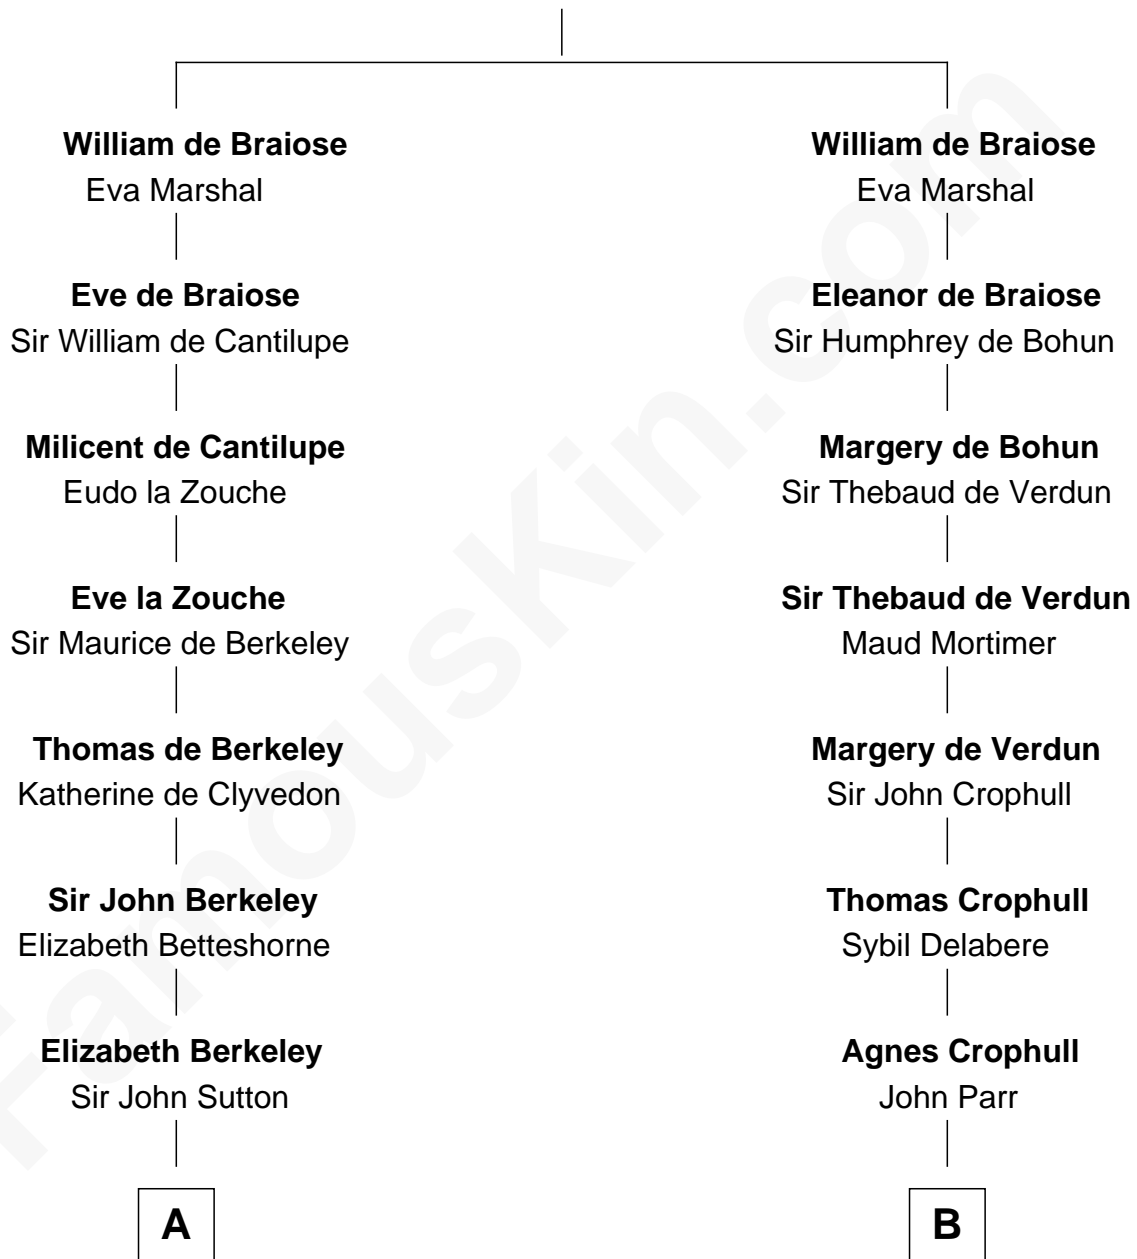

FamousKin.com Relationship Chart of

Princess Diana

Princess of Wales

10th cousin 11 times removed of

Catherine Parr

6th Wife of King Henry VIII

Reginald de Braiose

C

—
Adelaide Horatia Elizabeth Seymour

Frederick Spencer

—
Charles Robert Spencer

Margaret Baring

—
Albert Edward John Spencer

Cynthia Elinor Beatrix Hamilton

—
Edward John Spencer

Frances Ruth Burke Roche

—
Princess Diana

Princess of Wales

FamousKin.com