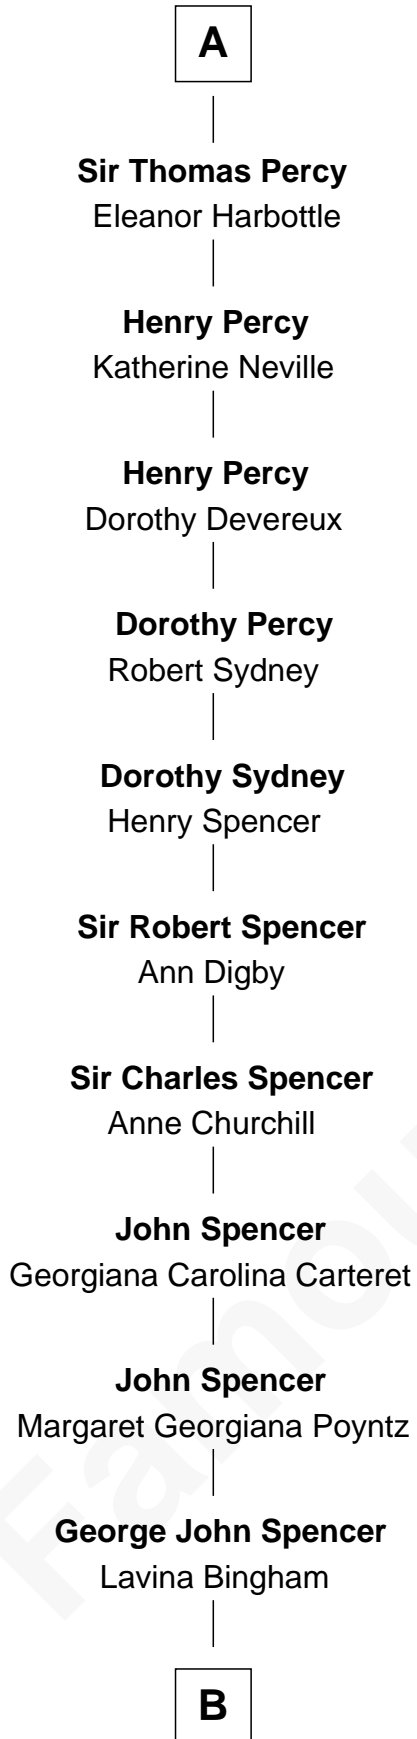

FamousKin.com Relationship Chart of

Princess Diana

Princess of Wales

7th cousin 14 times removed of

Catherine Parr

6th Wife of King Henry VIII

B

—
Frederick Spencer

Adelaide Horatia Elizabeth Seymour

—
Charles Robert Spencer

Margaret Baring

—
Albert Edward John Spencer

Cynthia Elinor Beatrix Hamilton

—
Edward John Spencer

Frances Ruth Burke Roche

—
Princess Diana