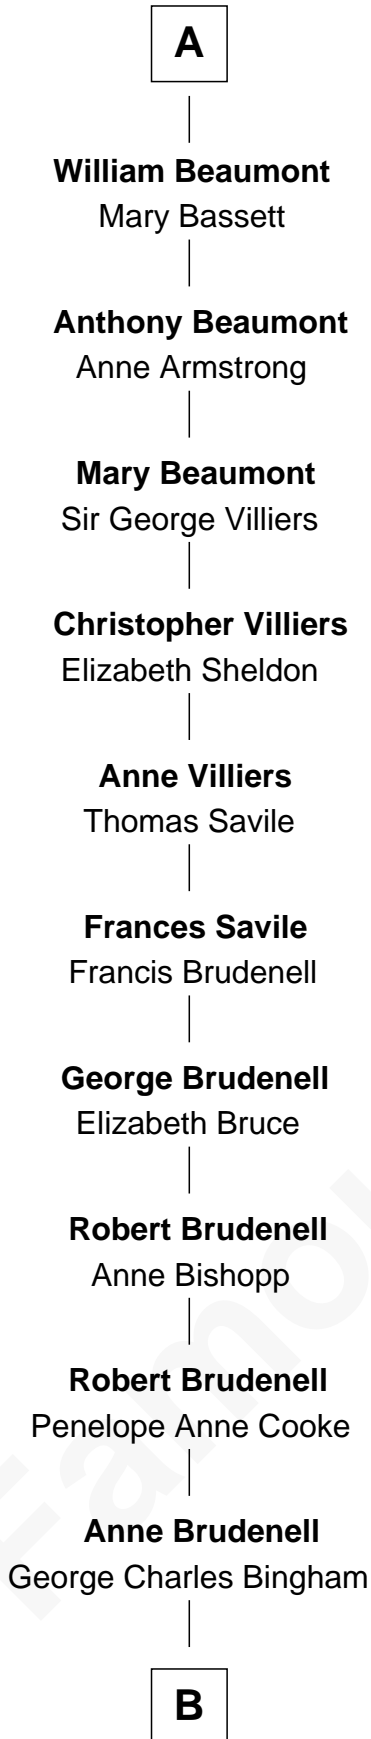

FamousKin.com Relationship Chart of

Princess Diana

Princess of Wales

7th cousin 14 times removed of

Catherine Parr

6th Wife of King Henry VIII

Gilbert Talbot

Ann le Botiler

B

—
Charles George Bingham

Cecilia Catherine Gordon-Lennox

—
Rosalind Cecilia Caroline Bingham

James Albert Edward Hamilton

—
Cynthia Elinor Beatrix Hamilton

Albert Edward John Spencer

—
Edward John Spencer

Frances Ruth Burke Roche

—
Princess Diana

Princess of Wales

FamousKin.com