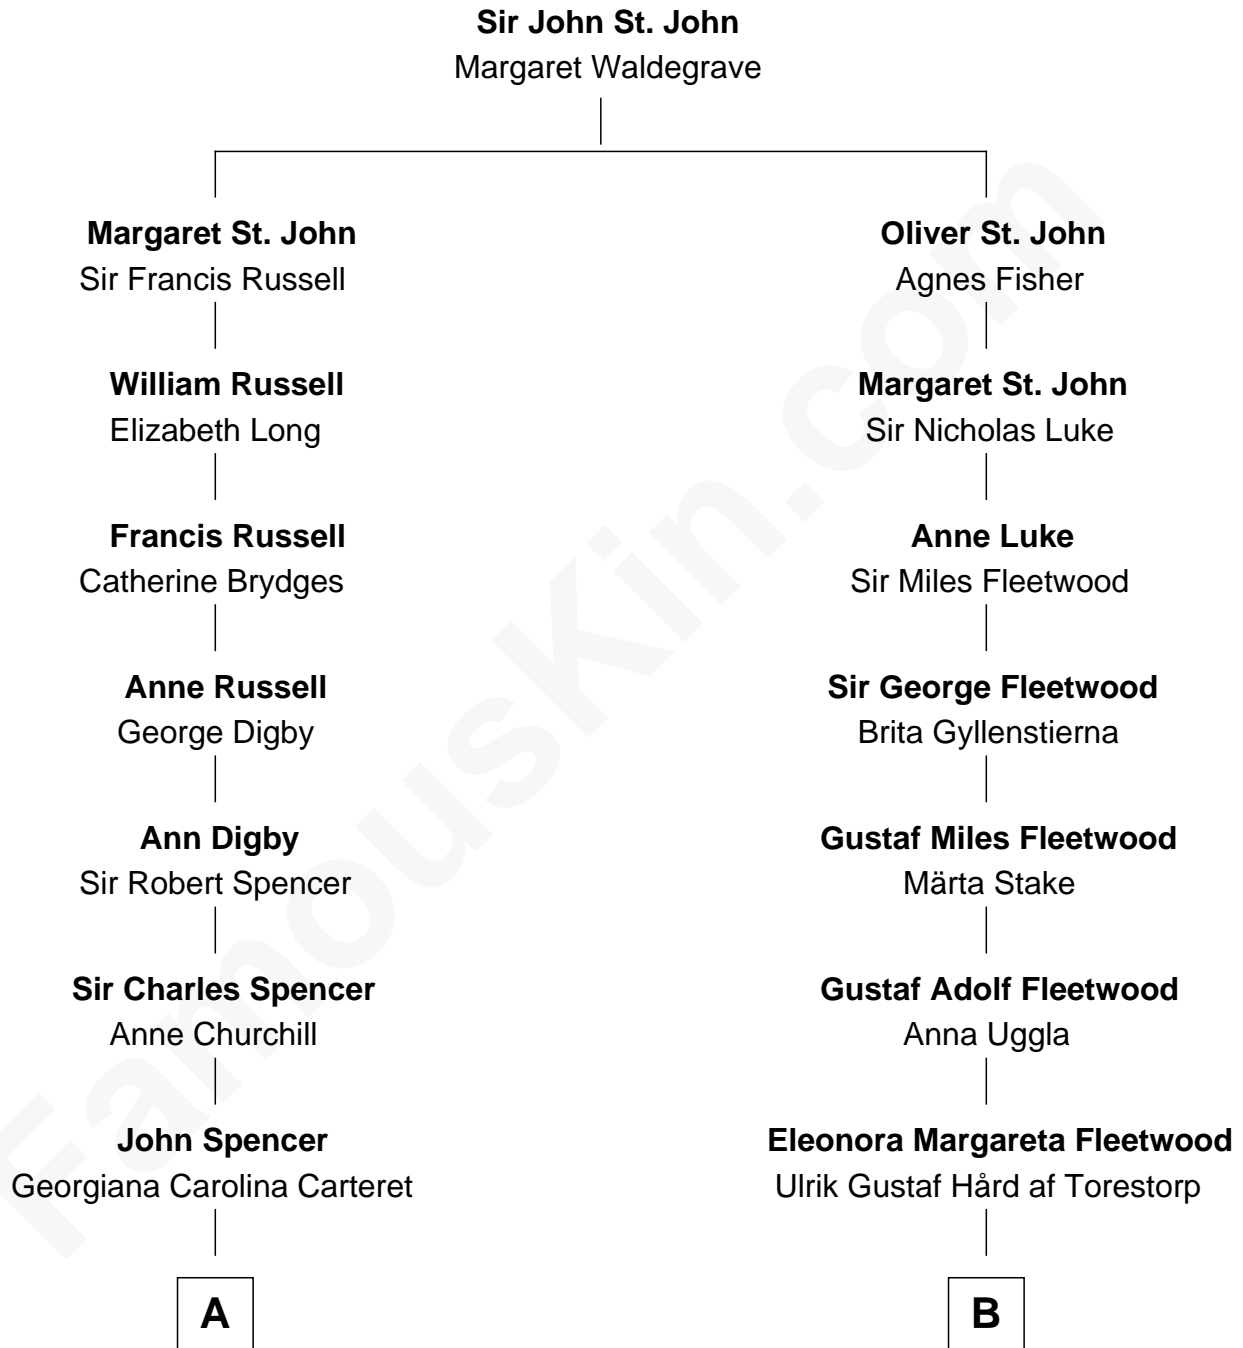

FamousKin.com Relationship Chart of

Princess Diana

Princess of Wales

13th cousin of

Jake Gyllenhaal

Movie Actor

A

John Spencer
Margaret Georgiana Poyntz

George John Spencer
Lavina Bingham

Frederick Spencer
Adelaide Horatia Elizabeth Seymour

Charles Robert Spencer
Margaret Baring

Albert Edward John Spencer
Cynthia Elinor Beatrix Hamilton

Edward John Spencer
Frances Ruth Burke Roche

Princess Diana
Princess of Wales

B

Anna Hård af Torestorp
Leonard Gyllenhaal

Fredrik Leonard Gyllenhaal
Christina Lovisa Westling

Anders Leonard Gyllenhaal
Selma Amanda Nelson

Leonard Ephraim Gyllenhaal
Philo Pendleton