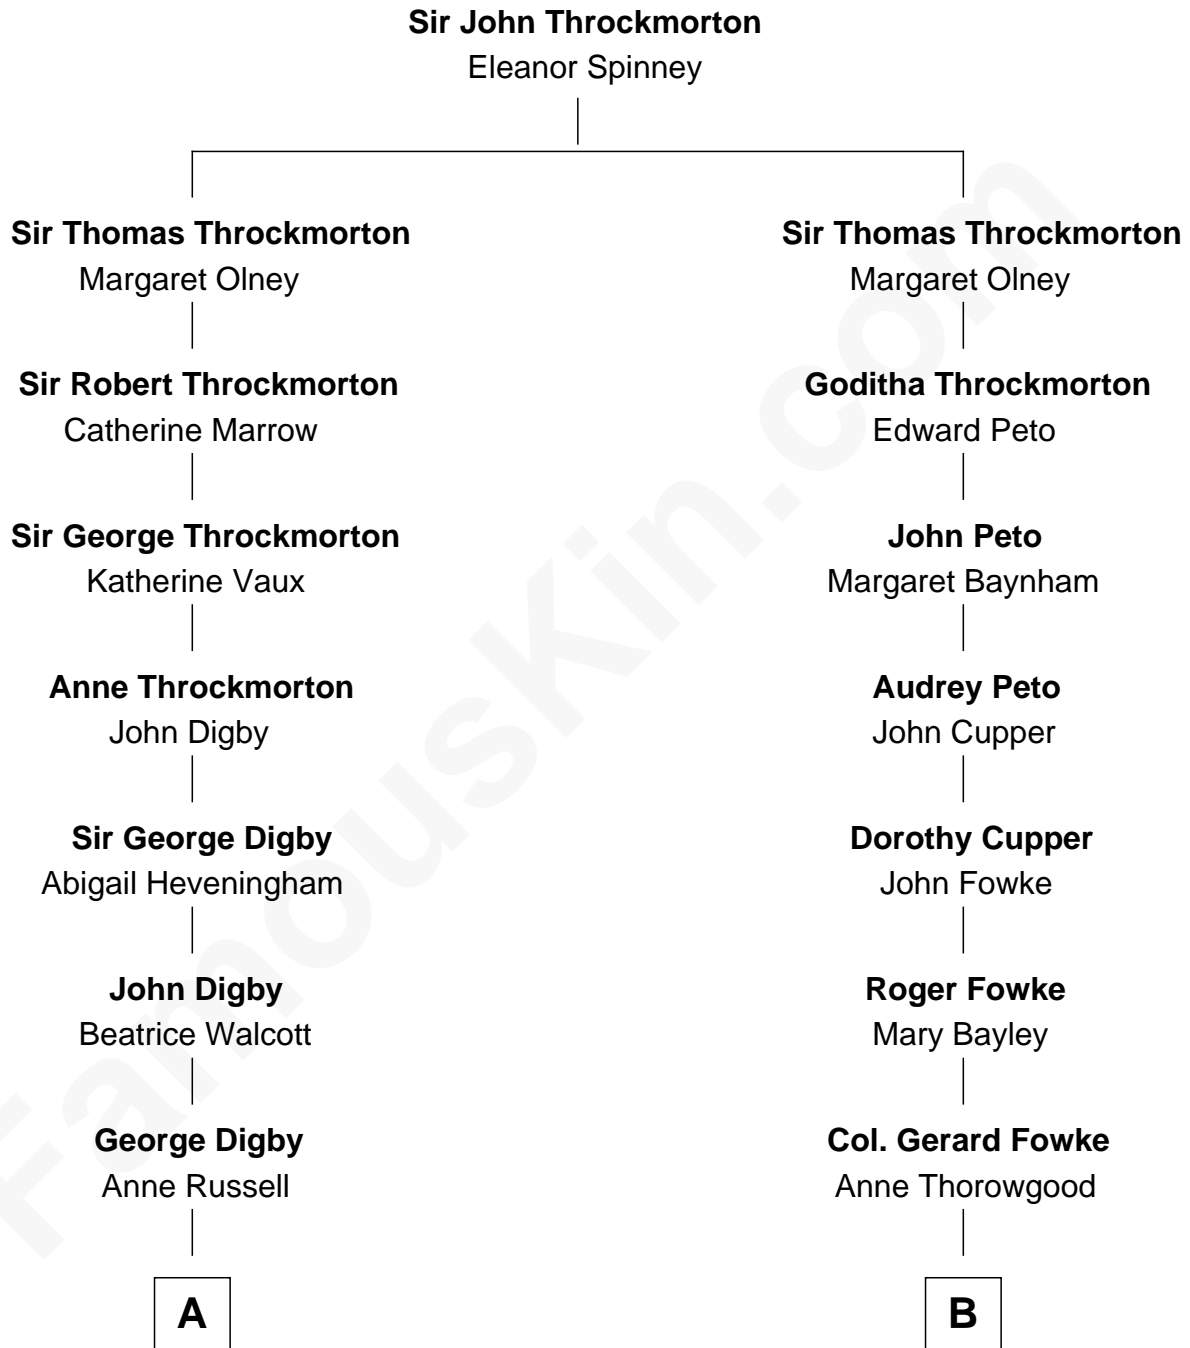

**FamousKin.com**  
**Relationship Chart of**  
**Princess Diana**  
*Princess of Wales*

12th cousin 4 times removed of  
**General James Longstreet**  
*Confederate Army - U.S. Civil War*

**A**

**Ann Digby**  
Sir Robert Spencer

**Sir Charles Spencer**  
Anne Churchill

**John Spencer**  
Georgiana Carolina Carteret

**John Spencer**  
Margaret Georgiana Poyntz

**George John Spencer**  
Lavina Bingham

**Frederick Spencer**  
Adelaide Horatia Elizabeth Seymour

**Charles Robert Spencer**  
Margaret Baring

**Albert Edward John Spencer**  
Cynthia Elinor Beatrix Hamilton

**Edward John Spencer**  
Frances Ruth Burke Roche

**Princess Diana**  
*Princess of Wales*

**B**