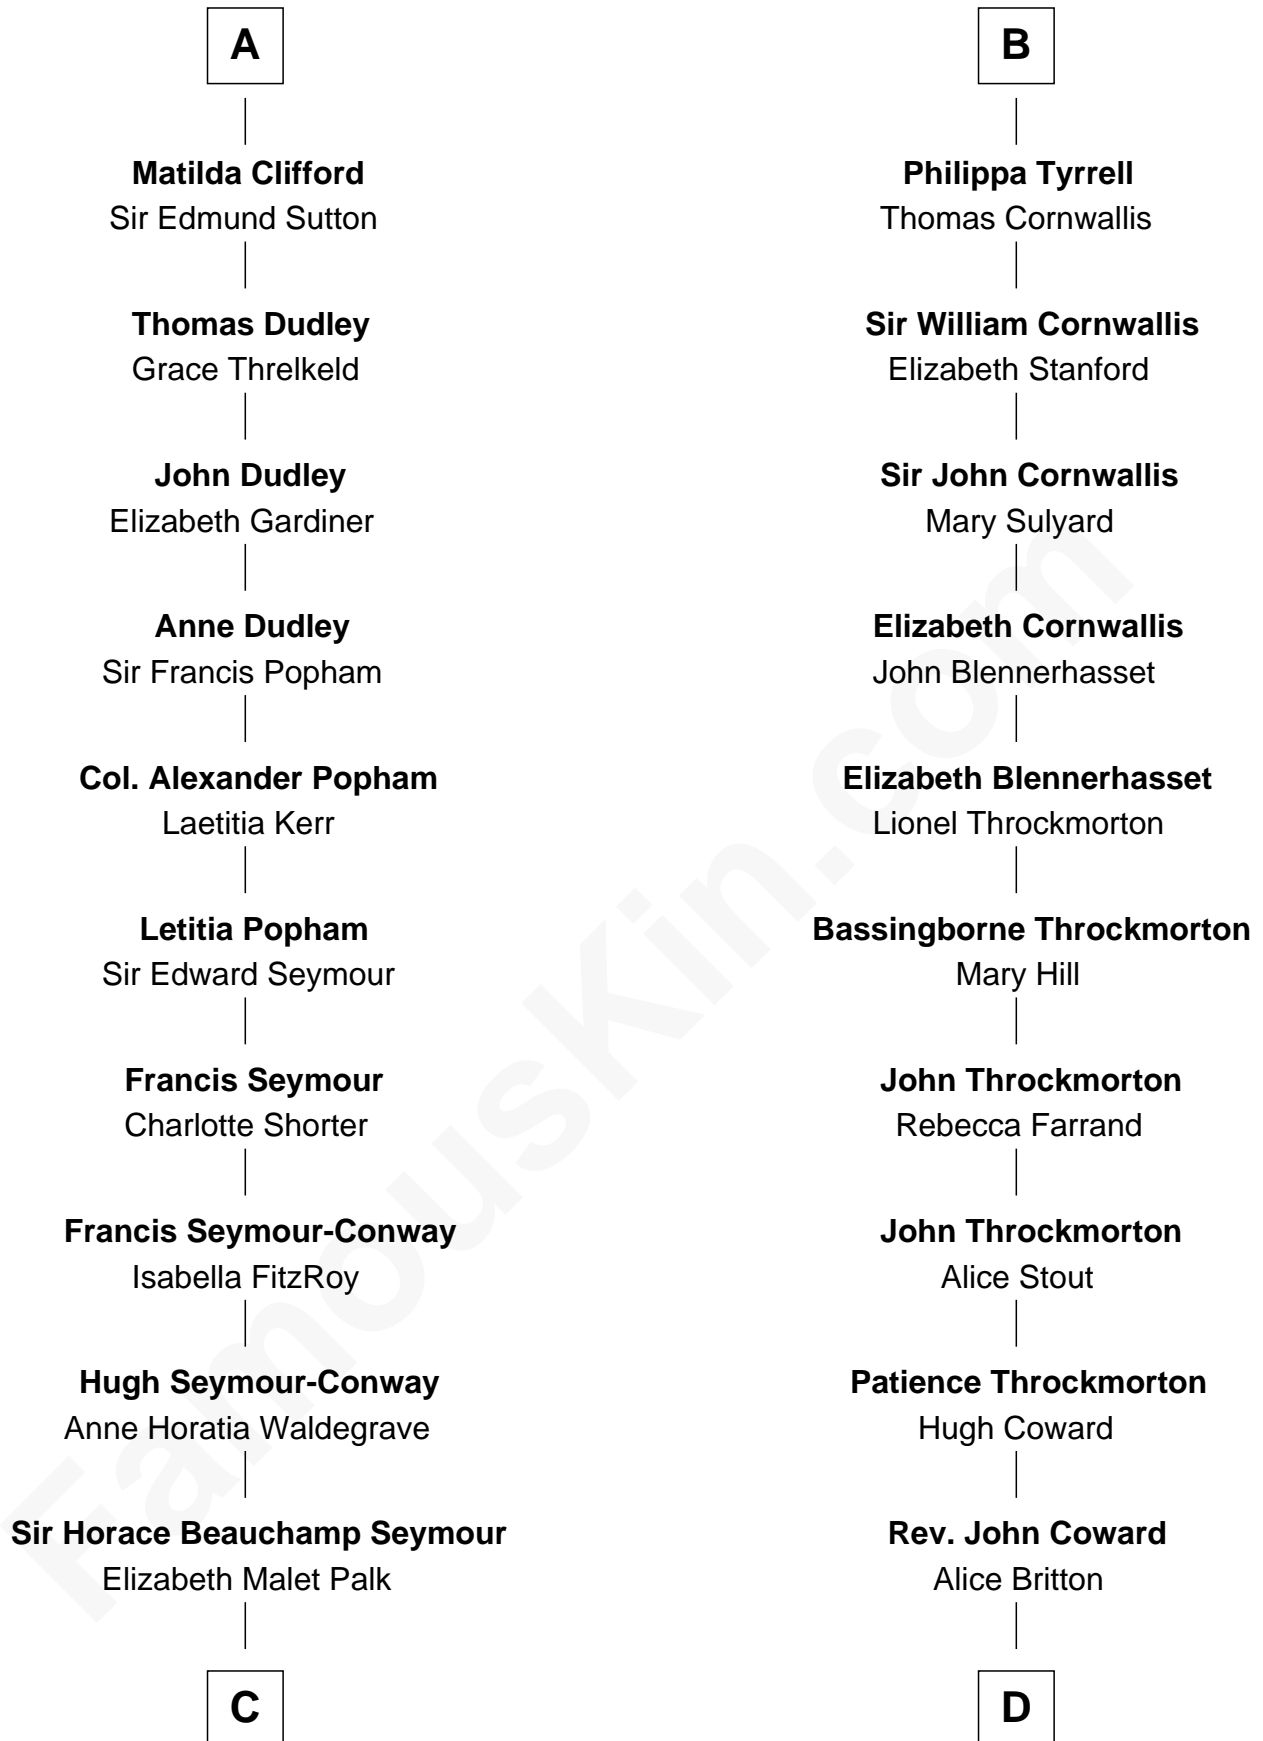

## Relationship Chart of

### Princess Diana

*Princess of Wales*

20th cousin 1 time removed of

**General James Longstreet**  
*Confederate Army - U.S. Civil War*

**C**

**Adelaide Horatia Elizabeth Seymour**

Frederick Spencer

**Charles Robert Spencer**

Margaret Baring

**Albert Edward John Spencer**

Cynthia Elinor Beatrix Hamilton

**Edward John Spencer**

Frances Ruth Burke Roche

**Princess Diana**

*Princess of Wales*

**D**