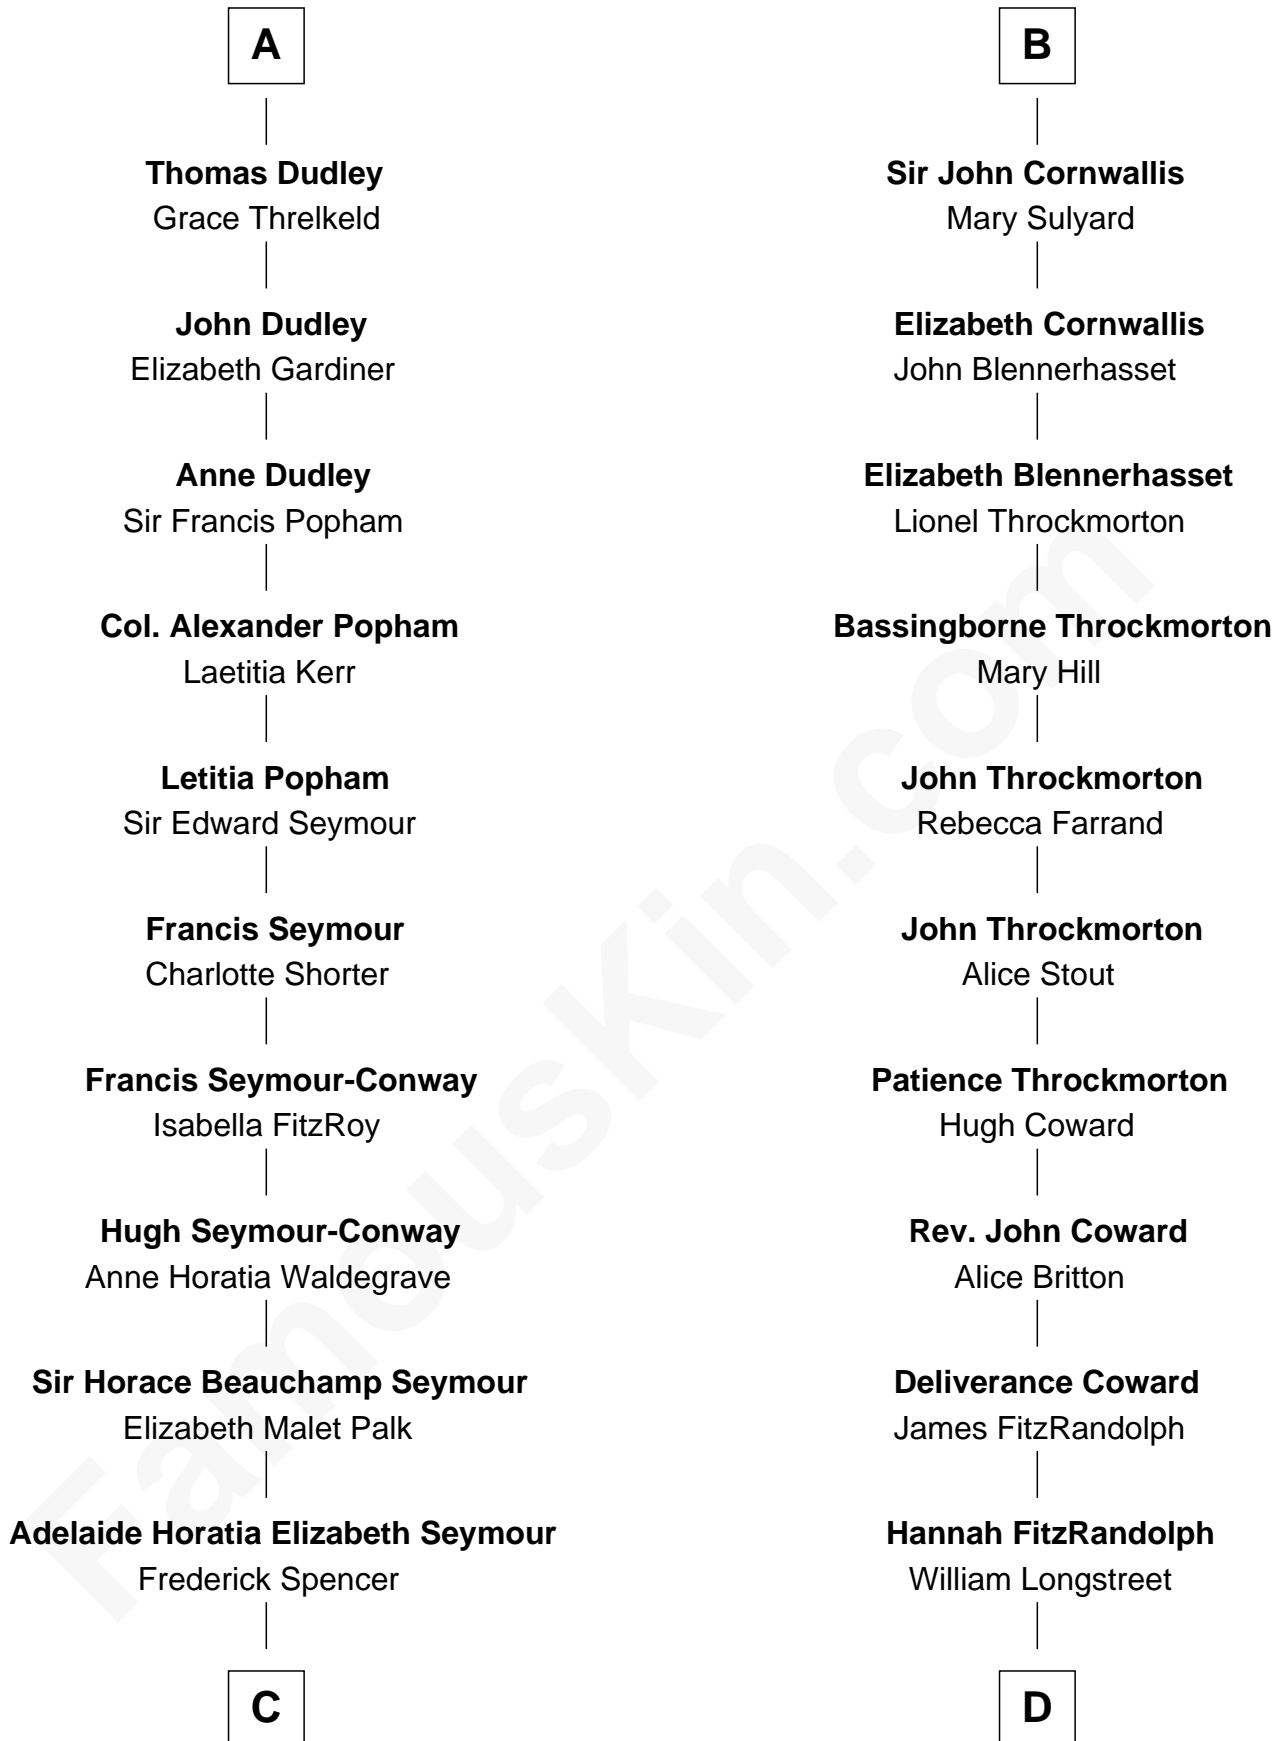

FamousKin.com

Relationship Chart of

Princess Diana

Princess of Wales

18th cousin 2 times removed of

General James Longstreet

Confederate Army - U.S. Civil War

FamousKin.com