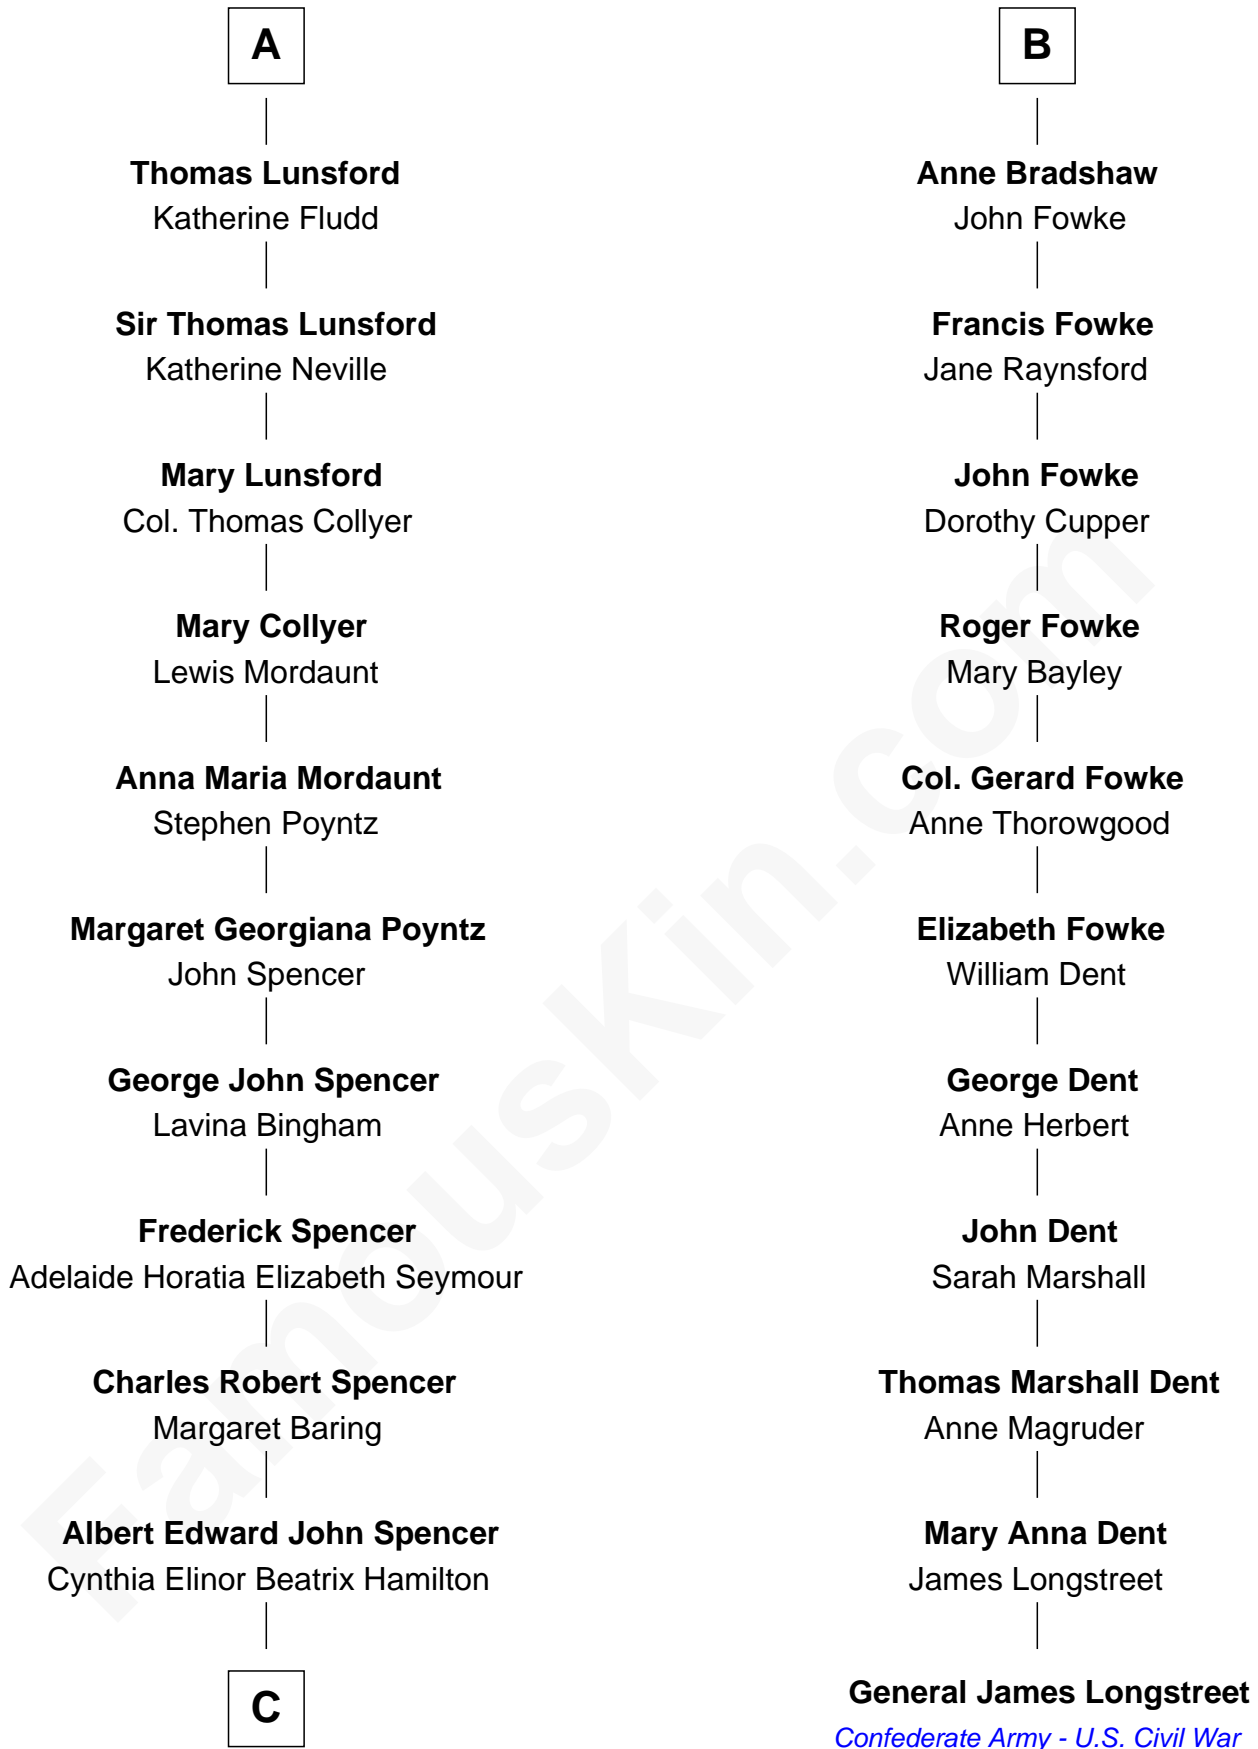

FamousKin.com

Relationship Chart of

Princess Diana

Princess of Wales

17th cousin 1 time removed of

General James Longstreet
Confederate Army - U.S. Civil War

C

Edward John Spencer
Frances Ruth Burke Roche

Princess Diana
Princess of Wales

FamousKin.com